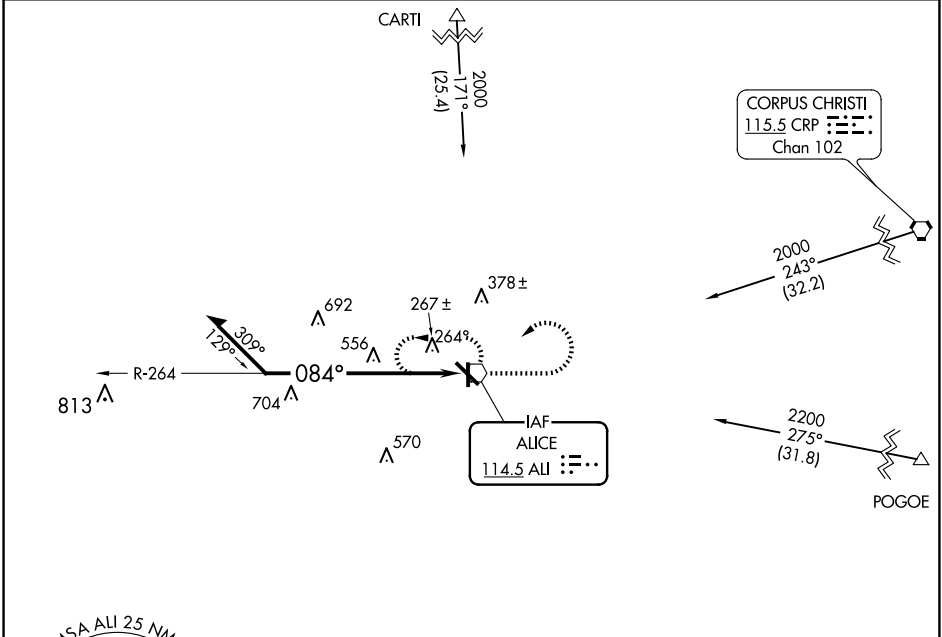

VOR ALI 114.5	APP CRS 084°	Rwy Idg TDZE Apt Elev	N/A N/A 178
-------------------------	------------------------	-----------------------------	--

VOR-A

ALICE INTL (ALI)

⚠ When local altimeter setting not received, use Nueces County altimeter setting and increase all MDAs 60 feet.

MISSED APPROACH: Climb to 1500 then climbing left turn to 2000 direct ALI VOR and hold.

ASOS 119,225	KINGSVILLE APP CON ★ 119,9 290,45	UNICOM 123.0 (CTAF) ①
------------------------	---	---------------------------------

CATEGORY	A	B	C	D
CIRCLING	1060-1¼	882 (900-1¼)	1060-2¾ 882 (900-2¾)	1060-3 882 (900-3)

SC-3, 16 APR 2026 to 14 MAY 2026

SC-3, 16 APR 2026 to 14 MAY 2026