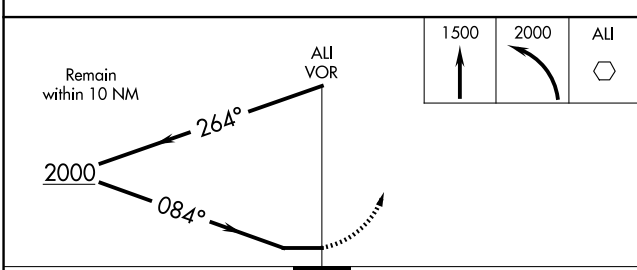

VOR ALI 114.5	APP CRS 084°	Rwy Idg TDZE Apt Elev	N/A N/A 178
-------------------------	------------------------	-----------------------------	--

VOR-A

ALICE INTL (ALI)

⚠ When local altimeter setting not received, use Nueces County altimeter setting and increase all MDAs 60 feet.

MISSED APPROACH: Climb to 1500 then climbing left turn to 2000 direct ALI VOR and hold.

ASOS 119,225	KINGSVILLE APP CON ★ 119,9 290,45	UNICOM 123.0 (CTAF) ①
------------------------	---	---------------------------------

CATEGORY	A	B	C	D
CIRCLING	1060-1¼	882 (900-1¼)	1060-2¾ 882 (900-2¾)	1060-3 882 (900-3)

SC-3, 16 APR 2026 to 14 MAY 2026

SC-3, 16 APR 2026 to 14 MAY 2026