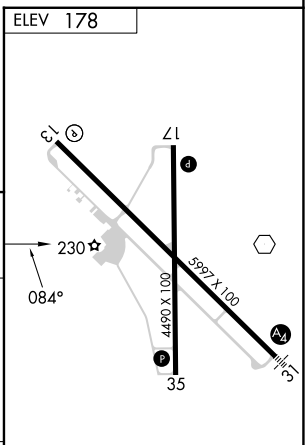

VOR ALI 114.5	APP CRS 084°	Rwy Idg TDZE Apt Elev	N/A N/A 178
-------------------------	------------------------	-----------------------------	--

VOR-A

ALICE INTL (ALI)

⚠ When local altimeter setting not received, use Nueces County altimeter setting and increase all MDAs 60 feet.

MISSED APPROACH: Climb to 1500 then climbing left turn to 2000 direct ALI VOR and hold.

ASOS 119,225	KINGSVILLE APP CON ★ 119,9 290,45	UNICOM 123.0 (CTAF) ①
------------------------	---	---------------------------------

CATEGORY	A	B	C	D
CIRCLING	1060-1¼	882 (900-1¼)	1060-2¾ 882 (900-2¾)	1060-3 882 (900-3)

SC-3, 16 APR 2026 to 14 MAY 2026

SC-3, 16 APR 2026 to 14 MAY 2026