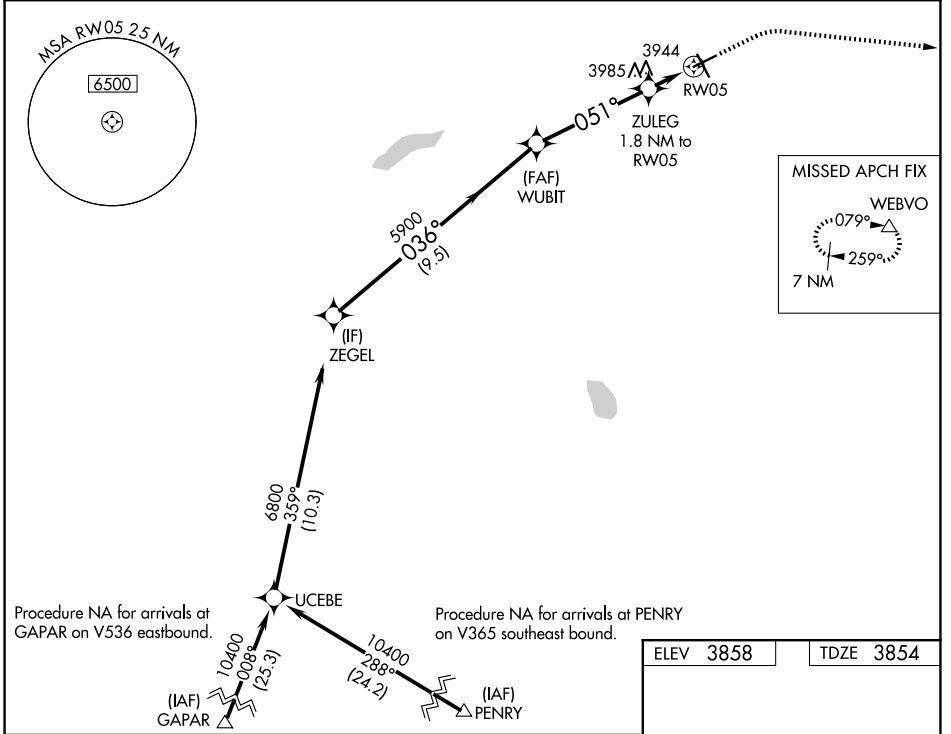

WAAS CH 86737 W05A	APP CRS 051°	Rwy Ldg TDZE Apt Elev	5300 3854 3858
--	------------------------	-----------------------------	---

RNAV (GPS) RWY 5

CUT BANK INTL (CTB)

⚠ For uncompensated Baro-VNAV systems, LNAV/VNAV NA below -25°C (-13°F) or above 51°C (124°F).
❄ -28°C
 DME/DME RNP-0.3 NA.

MISSED APPROACH: Climb to 4500 then climbing right turn to 11000 direct WEBVO and hold.

ASOS 119.025	SALT LAKE CITY CENTER 133.4 285.4	UNICOM 123.0 (CTAF) 0
------------------------	---	---------------------------------

CATEGORY	A	B	C	D
LPV DA		4054-1	200 (200-1)	
LNAV/VNAV DA		4104-1	250 (300-1)	
LNAV MDA		4200-1	346 (400-1)	
CIRCLING	4280-1 422 (500-1)	4320-1 462 (500-1)	4400-1½ 542 (600-1½)	4620-2½ 762 (800-2½)

NW-1, 16 APR 2026 to 14 MAY 2026

NW-1, 16 APR 2026 to 14 MAY 2026