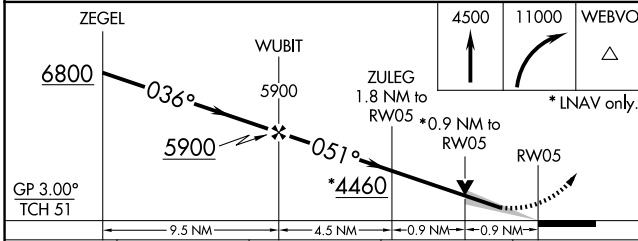

WAAS CH 86737 W05A	APP CRS 051°	Rwy Ldg TDZE Apt Elev	5300 3854 3858
--	------------------------	-----------------------------	---

RNAV (GPS) RWY 5

CUT BANK INTL (CTB)

⚠ For uncompensated Baro-VNAV systems, LNAV/VNAV NA below -25°C (-13°F) or above 51°C (124°F).
❄ -28°C
 DME/DME RNP-0.3 NA.

MISSED APPROACH: Climb to 4500 then climbing right turn to 11000 direct WEBVO and hold.

ASOS 119.025	SALT LAKE CITY CENTER 133.4 285.4	UNICOM 123.0 (CTAF) 0
------------------------	---	---------------------------------