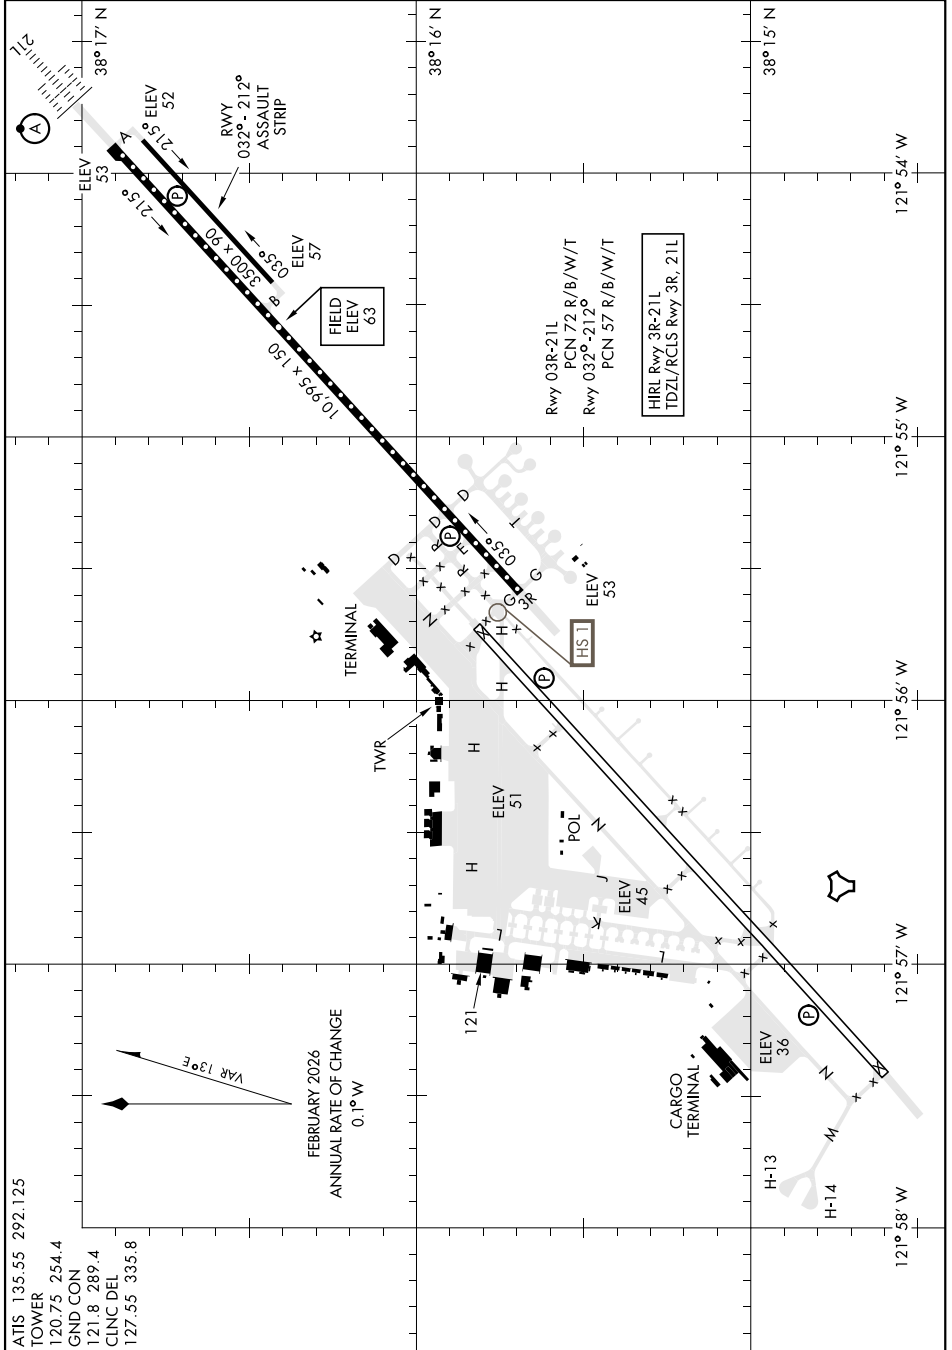

AIRPORT DIAGRAM

[USAF]

TRAVIS AFB (KSUU)

FAIRFIELD, CALIFORNIA

SW-2, 16 APR 2026 to 14 MAY 2026

SW-2, 16 APR 2026 to 14 MAY 2026

AIRPORT DIAGRAM

FAIRFIELD, CALIFORNIA

TRAVIS AFB (KSUU)

ATIS 135.55 292.125
 TOWER 120.75 254.4
 GND CON 121.8 289.4
 CLNC DEL 127.55 335.8