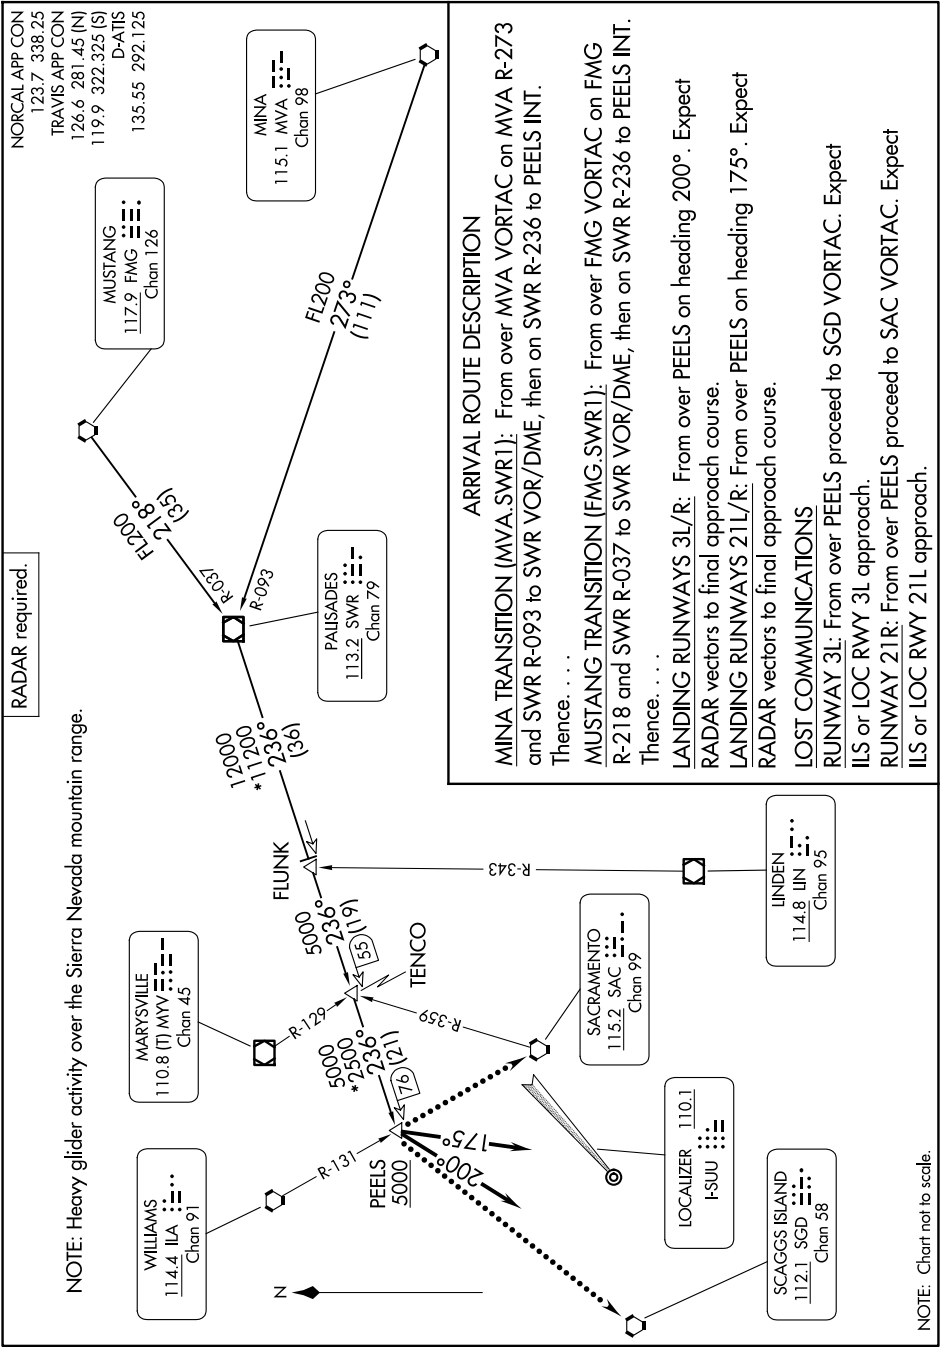

PALISADES ONE ARRIVAL

SW-2, 16 APR 2026 to 14 MAY 2026

SW-2, 16 APR 2026 to 14 MAY 2026