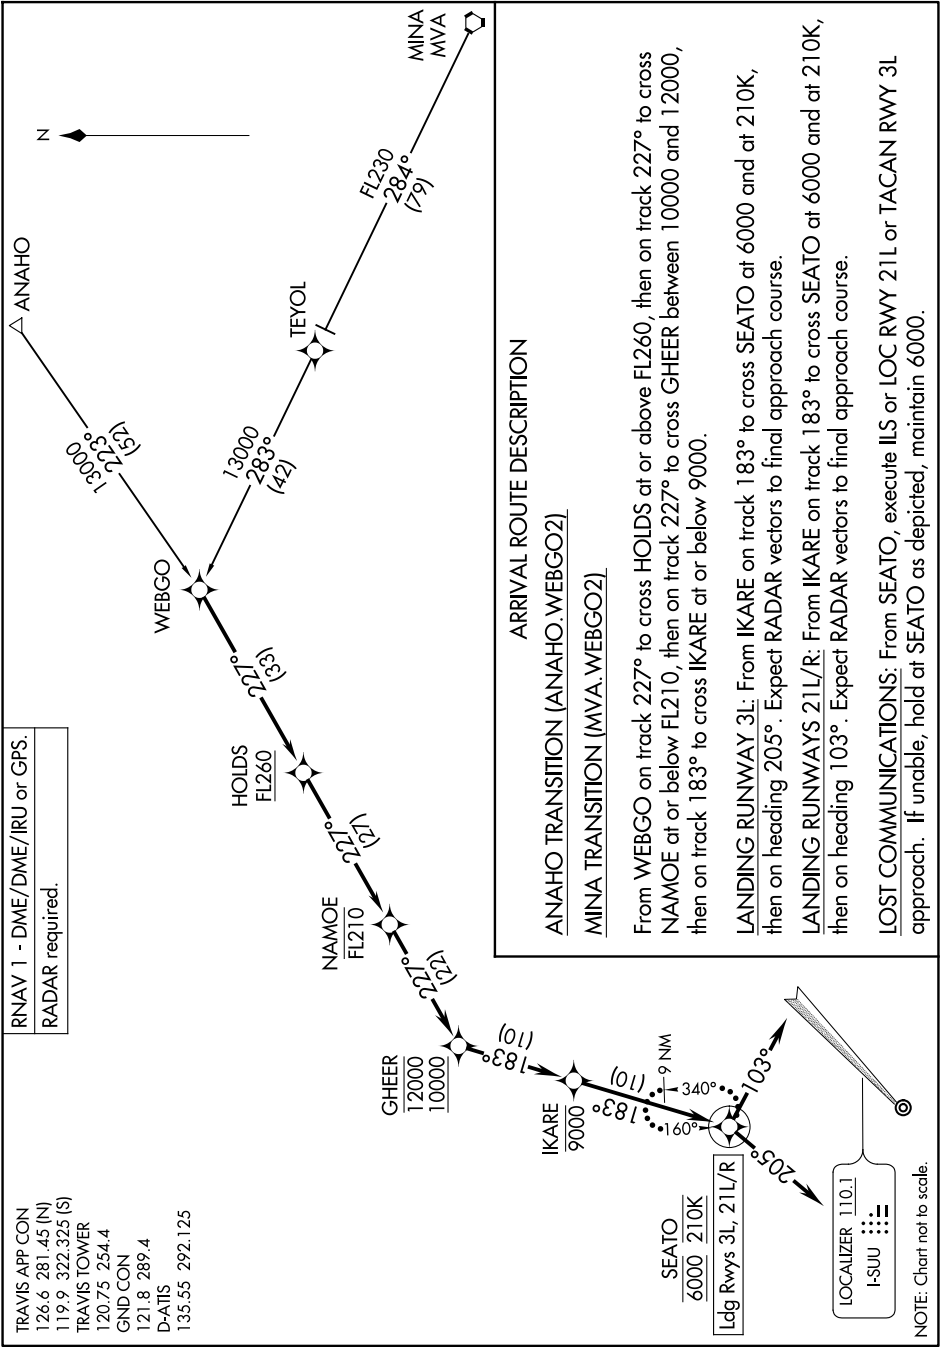

# WEBGO TWO ARRIVAL (RNAV)

AL-488 (FAA)

TRAVIS AFB (KSUU)  
FAIRFIELD, CALIFORNIA

SW-2, 16 APR 2026 to 14 MAY 2026

RNAV 1 - DME/DME/IRU or GPS.  
RADAR required.

TRAVIS APP CON  
126.6 281.45 (N)  
119.9 322.325 (S)  
TRAVIS TOWER  
120.75 254.4  
GND CON  
121.8 289.4  
D-ATIS  
135.55 292.125

# WEBGO TWO ARRIVAL (RNAV)

(WEBGO.WEBGO2) 19MAY22

FAIRFIELD, CALIFORNIA  
TRAVIS AFB (KSUU)

SW-2, 16 APR 2026 to 14 MAY 2026

NOTE: Chart not to scale.