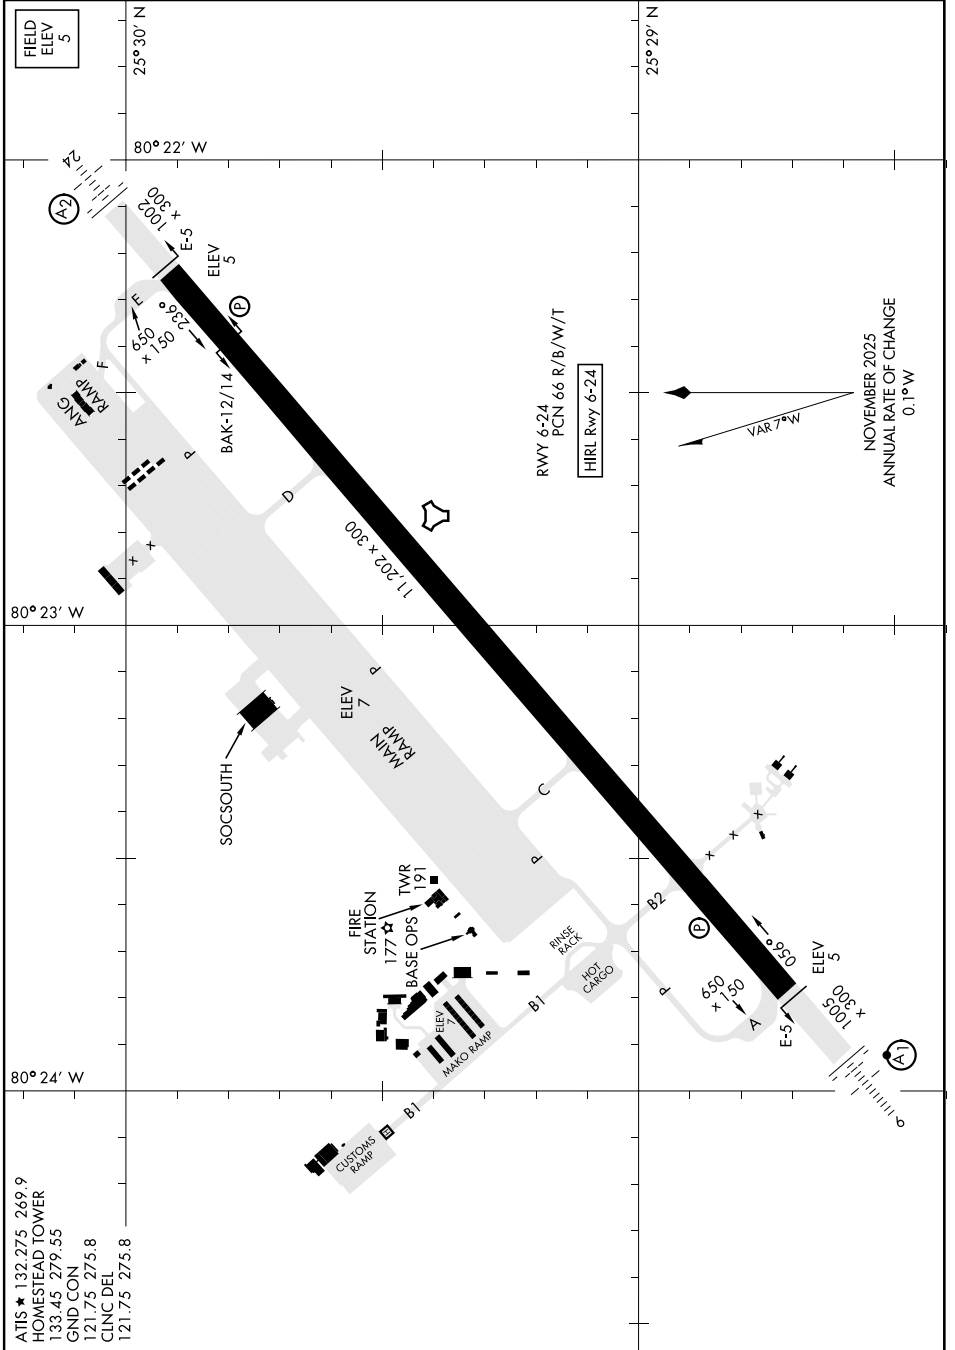

AIRPORT DIAGRAM

[USAF]

HOMESTEAD ARB (KHST)

HOMESTEAD, FLORIDA

SE-3, 16 APR 2026 to 14 MAY 2026

SE-3, 16 APR 2026 to 14 MAY 2026

AIRPORT DIAGRAM

HOMESTEAD, FLORIDA
HOMESTEAD ARB (KHST)

ATIS ★ 132.275.528.9
 HOMESTEAD TOWER
 133.45.279.55
 GND CON
 121.75.275.8
 CLNC DEL
 121.75.275.8