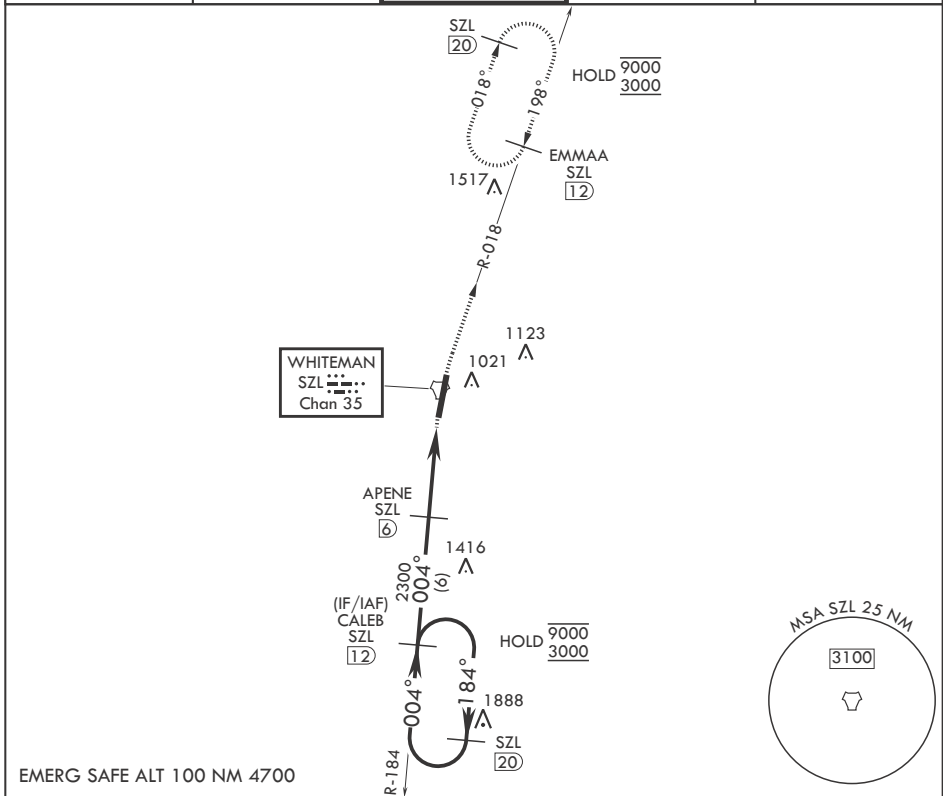

KNOB NOSTER, MISSOURI

TACAN Y RWY 1

TACAN SZL Chan 35	APCH CRS 004°	Rwy Idg TDZE Arprt Elev	12,400 837 871
-------------------	---------------	-------------------------	----------------------

(USAF)

WHITEMAN AFB (KSZL)

▼ *When ALS inop, increase CAT AB RVR to 55 and vis to 1 mile, CAT CDE vis to 1 1/2 miles.
**Circling not authorized W of Rwy 1-19.

MISSED APPROACH: Climb to 3000 via SZL TACAN R-018 to EMMAA and hold.

CATEGORY	A	B	C	D	E
S-1*	1360/24 523 (500-1/2)		1360/55 523		(500-1)
CIRCLING**	1360-1 489 (500-1)		1360-1 1/2 489 (500-1 1/2)	1440-2 569 (600-2)	1460-2 589 (600-2)

KNOB NOSTER, MISSOURI
Amdt 2 25DEC25

38°44'N - 93°33'W

WHITEMAN AFB (KSZL)

TACAN Y RWY 1

NC-3, 16 APR 2026 to 14 MAY 2026

NC-3, 16 APR 2026 to 14 MAY 2026