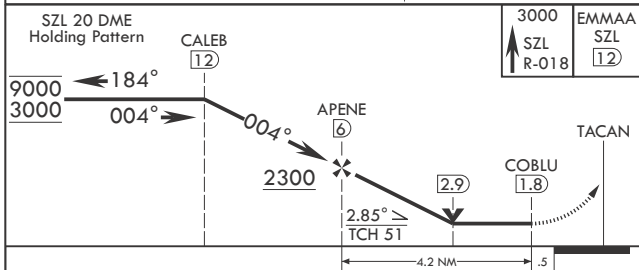

KNOB NOSTER, MISSOURI

TACAN Y RWY 1

TACAN SZL Chan 35	APCH CRS 004°	Rwy Idg TDZE Arprt Elev	12,400 837 871

(USAF)

WHITEMAN AFB (KSZL)

▼ *When ALS inop, increase CAT AB RVR to 55 and vis to 1 mile, CAT CDE vis to 1 1/2 miles.
**Circling not authorized W of Rwy 1-19.

MISSED APPROACH: Climb to 3000 via SZL TACAN R-018 to EMMAA and hold.

ATIS* 118.725 239.025	APP CON* 127.45 284.0	TOWER* 132.4 318.8	GND CON* 119.125 275.8	ASR

CATEGORY	A	B	C	D	E
S-1*	1360/24 523 (500-1/2)		1360/55 523		(500-1)
CIRCLING**	1360-1 489 (500-1)		1360-1 1/2 489 (500-1 1/2)	1440-2 569 (600-2)	1460-2 589 (600-2)

KNOB NOSTER, MISSOURI
Amdt 2 25DEC25

38°44'N - 93°33'W

WHITEMAN AFB (KSZL)

TACAN Y RWY 1

NC-3, 16 APR 2026 to 14 MAY 2026

NC-3, 16 APR 2026 to 14 MAY 2026