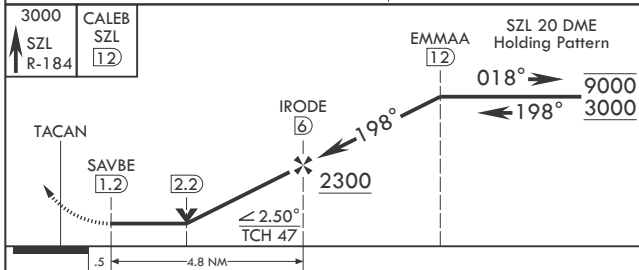

CATEGORY	A	B	C	D	E
S-19*	1300/24 429 (500-½)		1300/40 429		(500-¾)
CIRCLING**	1340-1 469 (500-1)		1340-1½ 469 (500-1½)	1440-2 569 (600-2)	1460-2 589 (600-2)

KNOB NOSTER, MISSOURI
Amdt 2 25DEC25

38°44'N - 93°33'W

WHITEMAN AFB (KSZL)

TACAN Y RWY 19

NC-3, 16 APR 2026 to 14 MAY 2026

NC-3, 16 APR 2026 to 14 MAY 2026