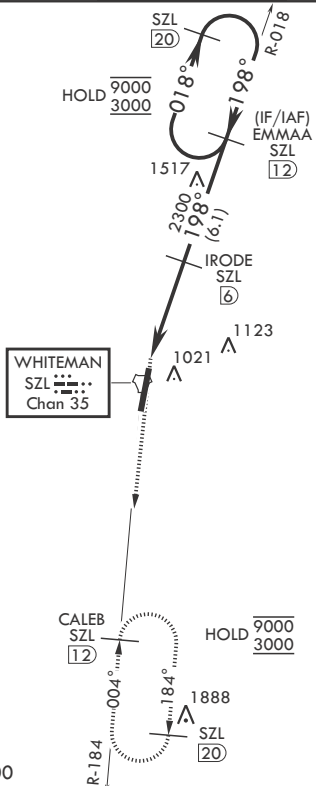

KNOB NOSTER, MISSOURI

TACAN Y RWY 19

TACAN SZL Chan 35	APCH CRS 198°	Rwy Idg TDZE Arprt Elev	12,400 871 871
----------------------	------------------	-------------------------------	----------------------

(USAF)

WHITEMAN AFB (KSZL)

▼ *When ALS inop, increase CAT AB RVR to 55 and vis to 1 mile, CAT CDE vis to 1 1/4 miles.
**Circling not authorized W of Rwy 1-19.

MISSED APPROACH: Climb to 3000 via SZL TACAN R-184 to CALEB and hold.

EMERG SAFE ALT 100 NM 4700

CATEGORY	A	B	C	D	E
S-19*	1300/24 429 (500-½)		1300/40 429		(500-¾)
CIRCLING**	1340-1 469 (500-1)		1340-1½ 469 (500-1½)	1440-2 569 (600-2)	1460-2 589 (600-2)

KNOB NOSTER, MISSOURI
Amdt 2 25DEC25

38°44'N - 93°33'W

WHITEMAN AFB (KSZL)

TACAN Y RWY 19

NC-3, 16 APR 2026 to 14 MAY 2026

NC-3, 16 APR 2026 to 14 MAY 2026