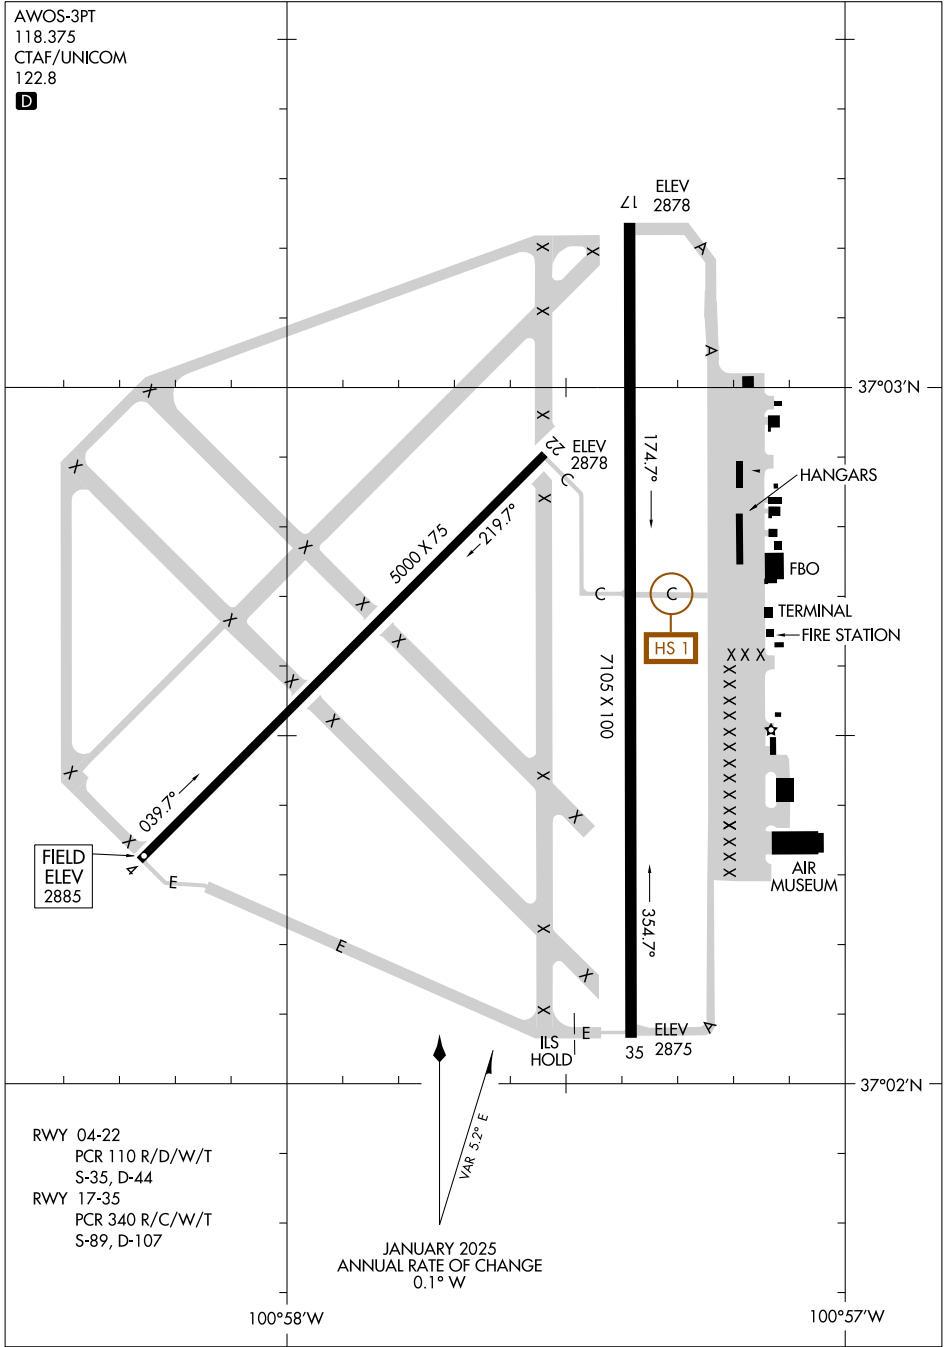

25275

AIRPORT DIAGRAM

AL-498 (FAA)

LIBERAL MID-AMERICA RGNL (LBL)
LIBERAL, KANSAS

AWOS-3PT
118.375
CTAF/UNICOM
122.8

NC-2, 16 APR 2026 to 14 MAY 2026

NC-2, 16 APR 2026 to 14 MAY 2026

FIELD
ELEV
2885

HS 1

RWY 04-22
PCR 110 R/D/W/T
S-35, D-44

RWY 17-35
PCR 340 R/C/W/T
S-89, D-107

VAR 5.2° E

JANUARY 2025
ANNUAL RATE OF CHANGE
0.1° W

AIRPORT DIAGRAM

25275

LIBERAL, KANSAS
LIBERAL MID-AMERICA RGNL (LBL)