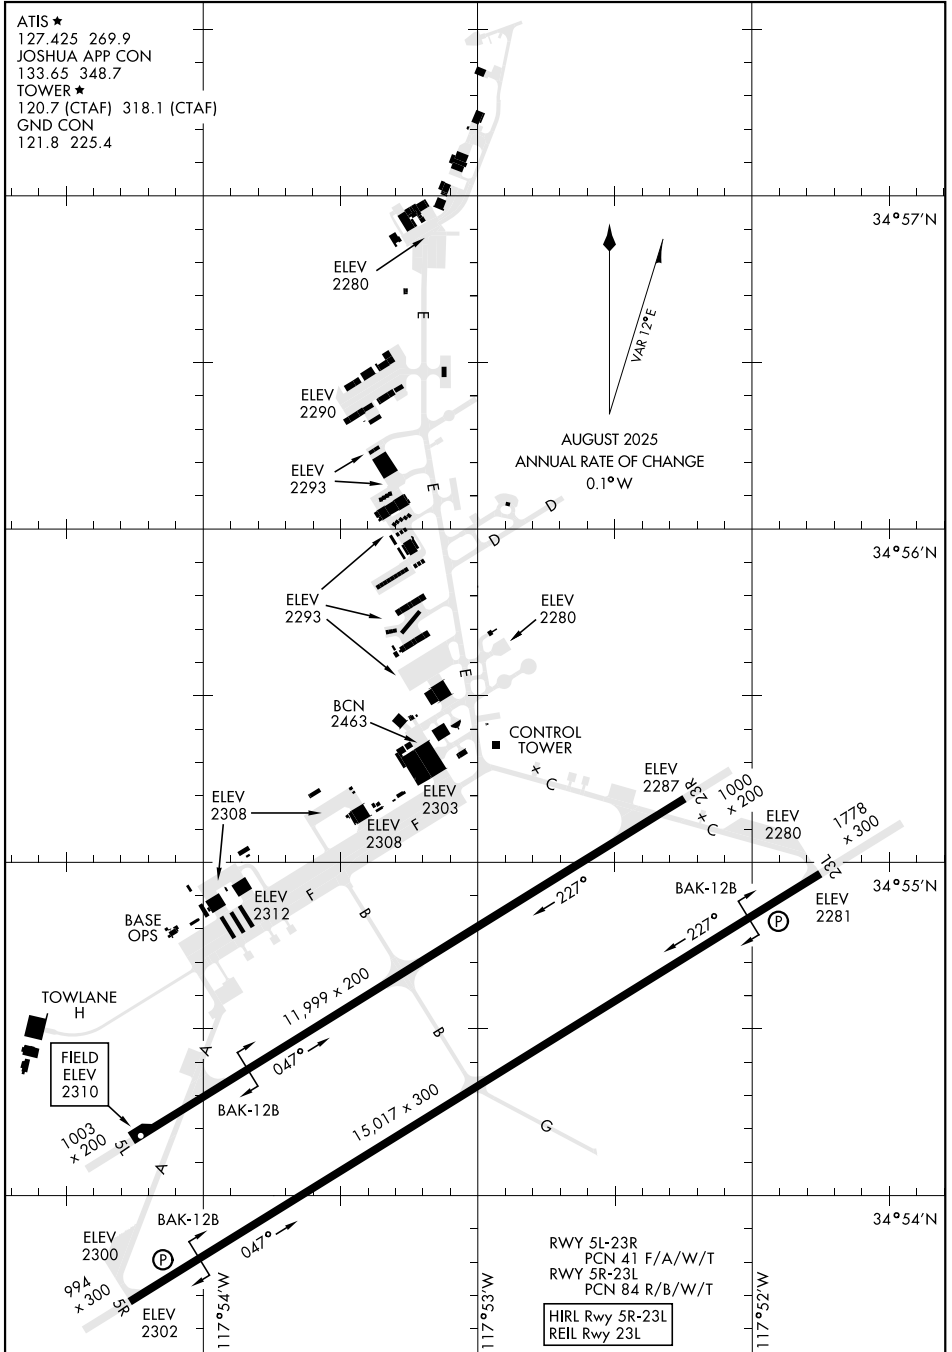

AIRPORT DIAGRAM

[USAF]

EDWARDS, CALIFORNIA

ATIS ★
 127.425 269.9
 JOSHUA APP CON
 133.65 348.7
 TOWER ★
 120.7 (CTAF) 318.1 (CTAF)
 GND CON
 121.8 225.4

SW-3, 16 APR 2026 to 14 MAY 2026

SW-3, 16 APR 2026 to 14 MAY 2026

AIRPORT DIAGRAM

EDWARDS, CALIFORNIA

EDWARDS AFB (KEDW)