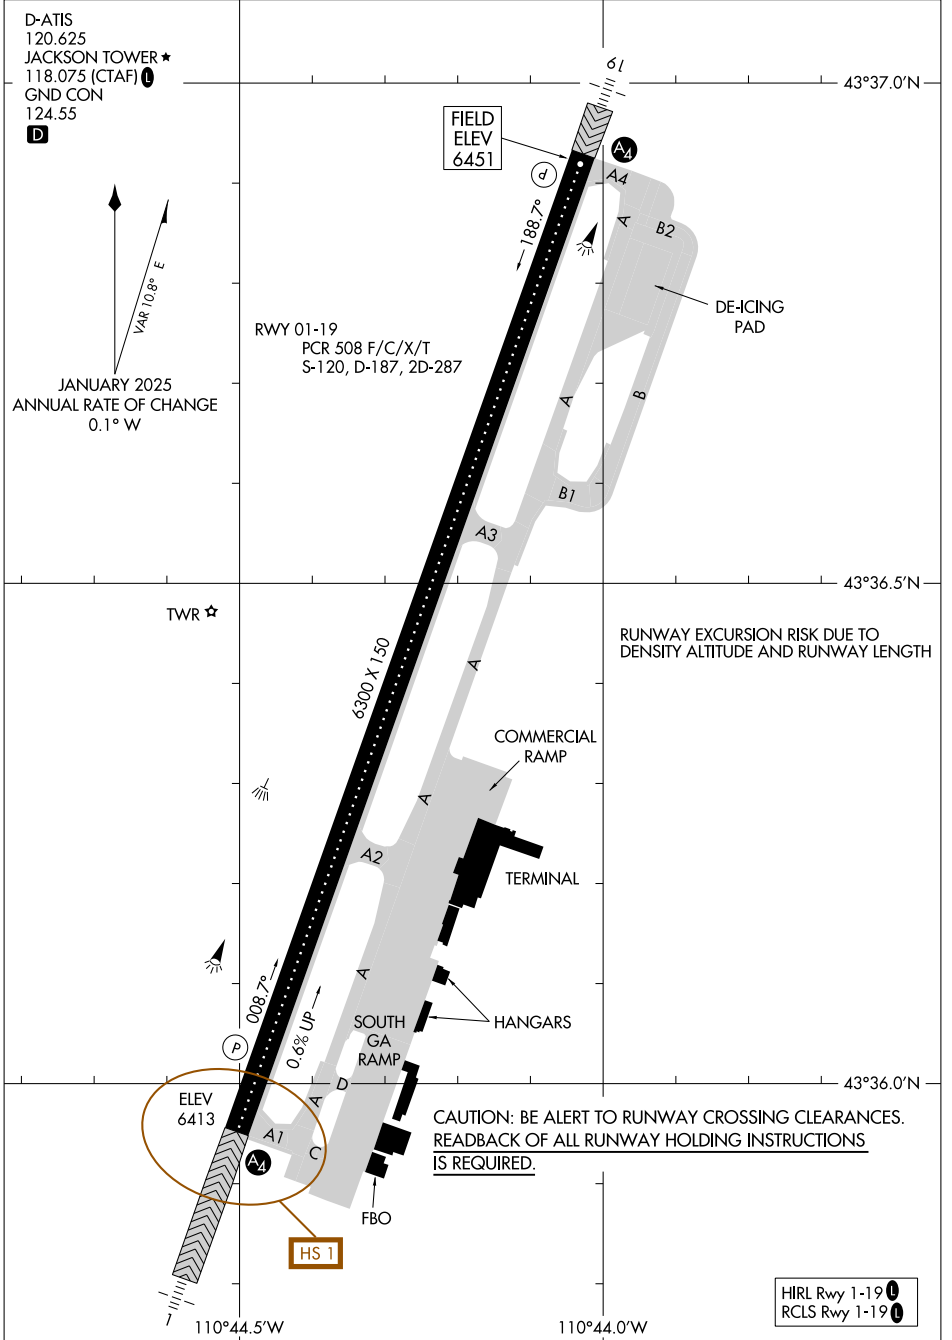

26078

# AIRPORT DIAGRAM

AL-504 (FAA)

JACKSON HOLE (JAC)  
JACKSON, WYOMING

NW-1, 16 APR 2026 to 14 MAY 2026

NW-1, 16 APR 2026 to 14 MAY 2026

# AIRPORT DIAGRAM

26078

JACKSON, WYOMING  
JACKSON HOLE (JAC)