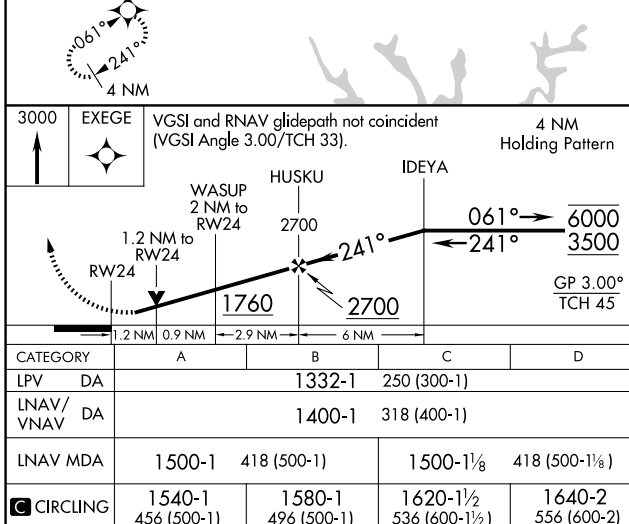

WAAS CH <b>53324</b> <b>W24A</b>	APP CRS <b>241°</b>	Rwy Idg TDZE Apt Elev	<b>5001</b> <b>1082</b> <b>1084</b>
--	------------------------	-----------------------------	---

# RNAV (GPS) RWY 24

TULLAHOMA RGNL/WM NORTHERN FLD (THA)

RNP APCH - GPS.	MISSED APPROACH: Climb to 3000 direct EXEGE and hold.
-----------------	---

AWOS-3 <b>128.325</b>	MEMPHIS CENTER <b>128.15 323.125</b>	UNICOM <b>123.0 (CTAF) 0</b>
--------------------------	---	---------------------------------