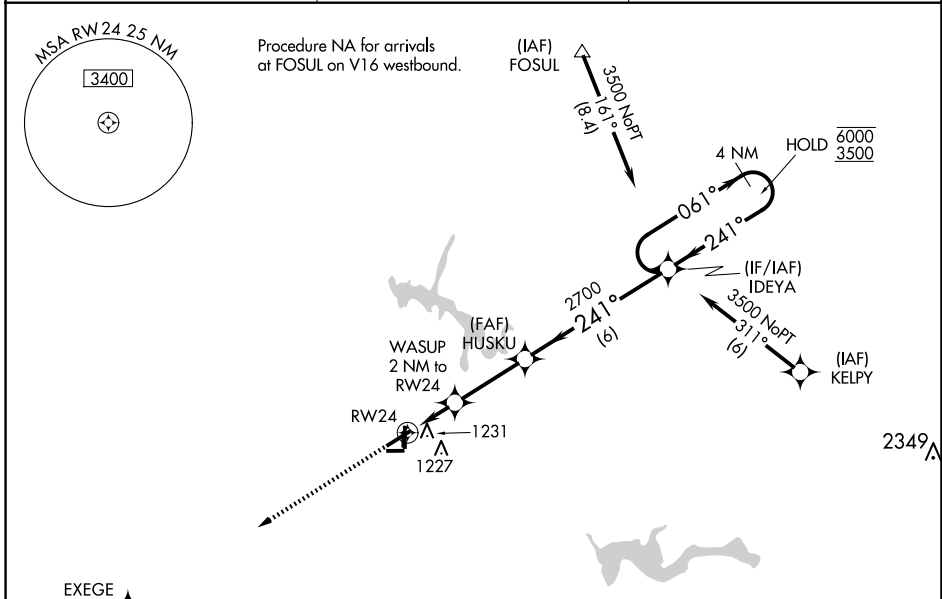

WAAS CH <b>53324</b> <b>W24A</b>	APP CRS <b>241°</b>	Rwy Idg TDZE Apt Elev	<b>5001</b> <b>1082</b> <b>1084</b>
--	------------------------	-----------------------------	---

# RNAV (GPS) RWY 24

TULLAHOMA RGNL/WM NORTHERN FLD (THA)

RNP APCH - GPS.	MISSED APPROACH: Climb to 3000 direct EXEGE and hold.
-----------------	---

AWOS-3 <b>128.325</b>	MEMPHIS CENTER <b>128.15 323.125</b>	UNICOM <b>123.0 (CTAF) 0</b>
--------------------------	---	---------------------------------

SE-1, 16 APR 2026 to 14 MAY 2026

SE-1, 16 APR 2026 to 14 MAY 2026