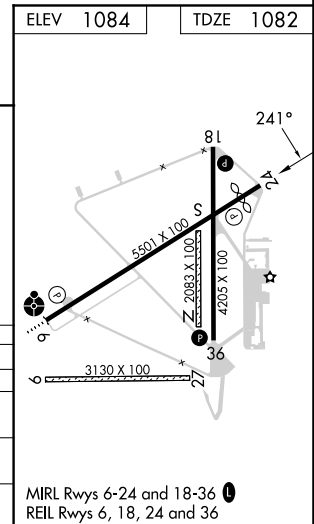

WAAS CH <b>53324</b> <b>W24A</b>	APP CRS <b>241°</b>	Rwy Idg TDZE Apt Elev	<b>5001</b> <b>1082</b> <b>1084</b>
--	------------------------	-----------------------------	---

# RNAV (GPS) RWY 24

TULLAHOMA RGNL/WM NORTHERN FLD (THA)

RNP APCH - GPS.	MISSED APPROACH: Climb to 3000 direct EXEGE and hold.
-----------------	---

AWOS-3 <b>128.325</b>	MEMPHIS CENTER <b>128.15 323.125</b>	UNICOM <b>123.0 (CTAF) 0</b>
--------------------------	---	---------------------------------