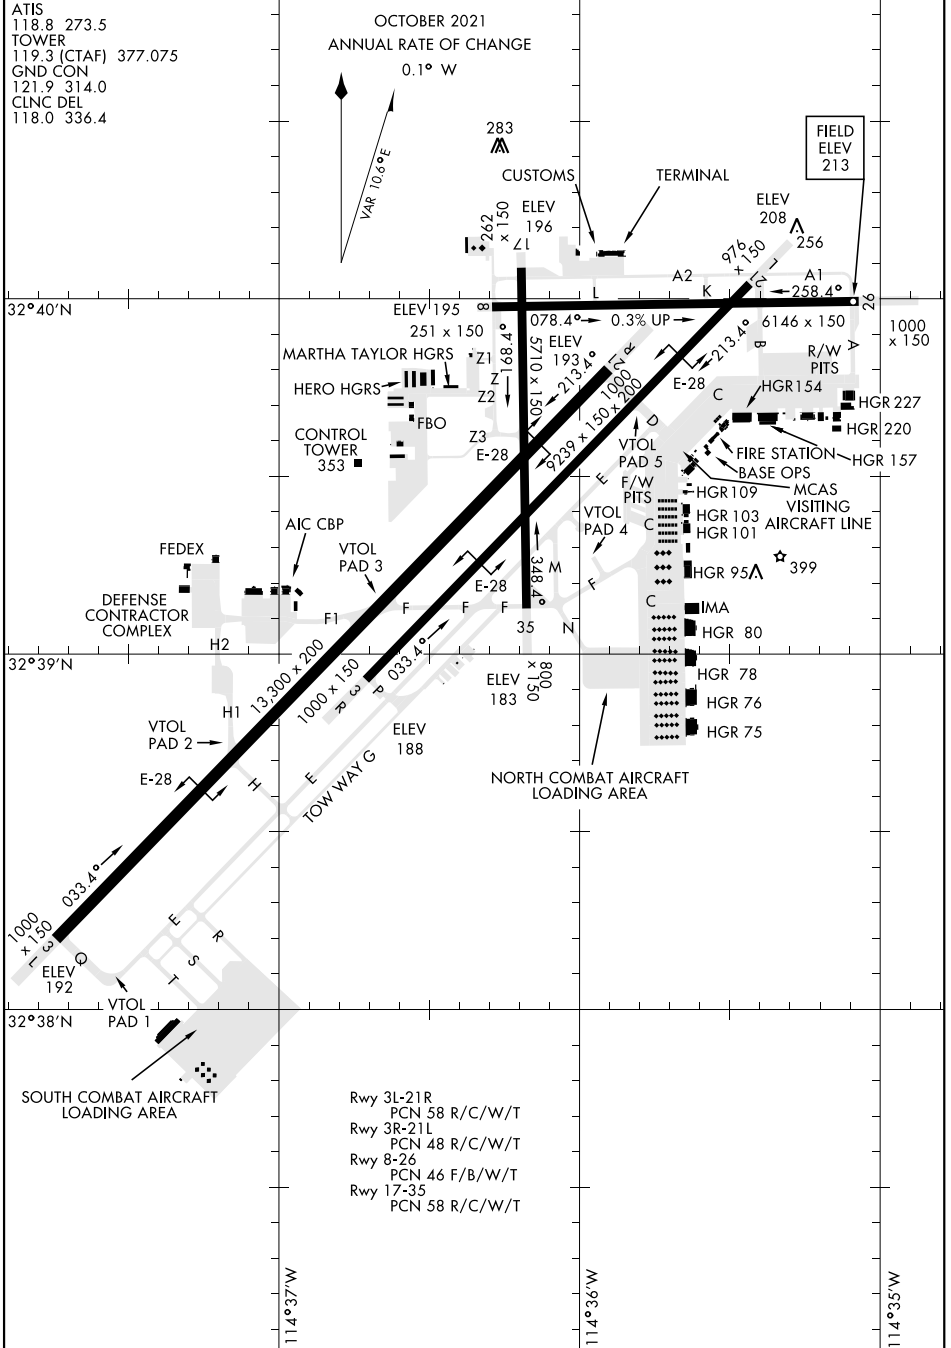

# AIRPORT DIAGRAM

[USN]

YUMA MCAS/YUMA INTL (KNYL)

YUMA, ARIZONA

SW-4, 16 APR 2026 to 14 MAY 2026

SW-4, 16 APR 2026 to 14 MAY 2026

# AIRPORT DIAGRAM

YUMA, ARIZONA

YUMA MCAS/YUMA INTL (KNYL)