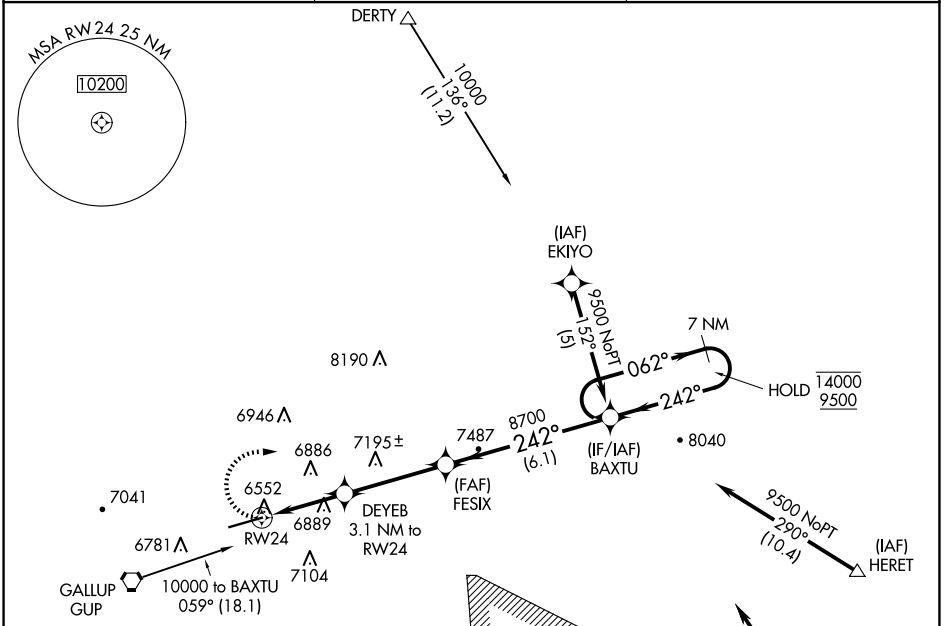

APP CRS 242°	Rwy Ldg TDZE Apt Elev	7312 6472 6472
------------------------	-----------------------------	---

RNAV (GPS) RWY 24

GALLUP MUNI (GUP)

RNP APCH.	MISSED APPROACH: Climbing right turn to 9500 direct BAXTU and hold.	
ASOS 118.375	ALBUQUERQUE CENTER 124.325 288.25	UNICOM 122.95 (CTAF) 0

ELEV 6472	TDZE 6472
-----------	-----------

CATEGORY	A	B	C	D
RNAV MDA	7360-1¼ 888 (900-1¼)	7360-2½ 888 (900-2½)	7360-2½ 888 (900-2½)	7360-2½ 888 (900-2½)
CIRCLING	7360-1¼ 888 (900-1¼)	7460-3 988 (1000-3)	7720-3 1248 (1300-3)	7720-3 1248 (1300-3)

SW-1, 16 APR 2026 to 14 MAY 2026

SW-1, 16 APR 2026 to 14 MAY 2026