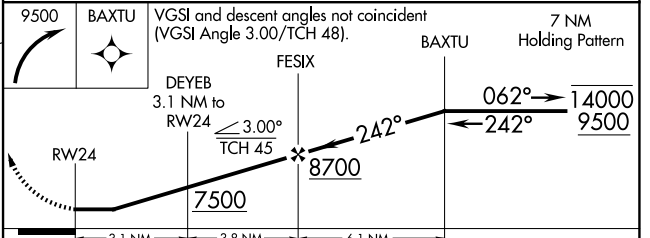

APP CRS 242°	Rwy Ldg TDZE Apt Elev	7312 6472 6472
------------------------	-----------------------------	---

RNAV (GPS) RWY 24

GALLUP MUNI (GUP)

RNP APCH.	MISSED APPROACH: Climbing right turn to 9500 direct BAXTU and hold.	
ASOS 118.375	ALBUQUERQUE CENTER 124.325 288.25	UNICOM 122.95 (CTAF) 0

ELEV 6472	TDZE 6472
-----------	-----------

CATEGORY	A	B	C	D
RNAV MDA	7360-1¼ 888 (900-1¼)	7360-2½ 888 (900-2½)	7360-2½ 888 (900-2½)	7360-2½ 888 (900-2½)
CIRCLING	7360-1¼ 888 (900-1¼)	7460-3 988 (1000-3)	7720-3 1248 (1300-3)	7720-3 1248 (1300-3)