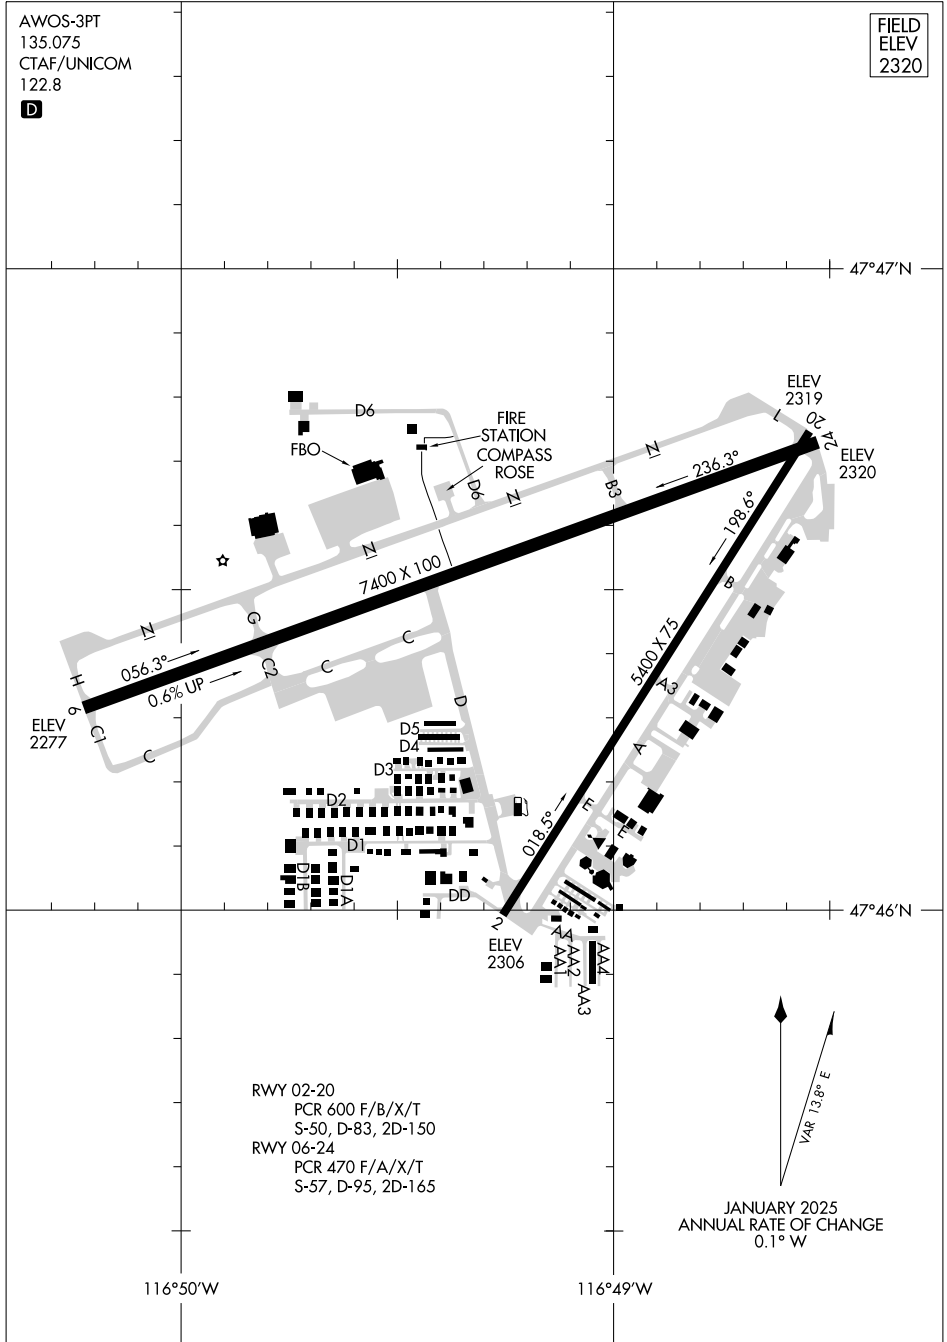

AWOS-3PT
 135.075
 CTAF/UNICOM
 122.8

FIELD
 ELEV
 2320

NW-1, 16 APR 2026 to 14 MAY 2026

NW-1, 16 APR 2026 to 14 MAY 2026

RWY 02-20
 PCR 600 F/B/X/T
 S-50, D-83, 2D-150
 RWY 06-24
 PCR 470 F/A/X/T
 S-57, D-95, 2D-165

VAR 13.8° E
 JANUARY 2025
 ANNUAL RATE OF CHANGE
 0.1° W

116°50'W

116°49'W