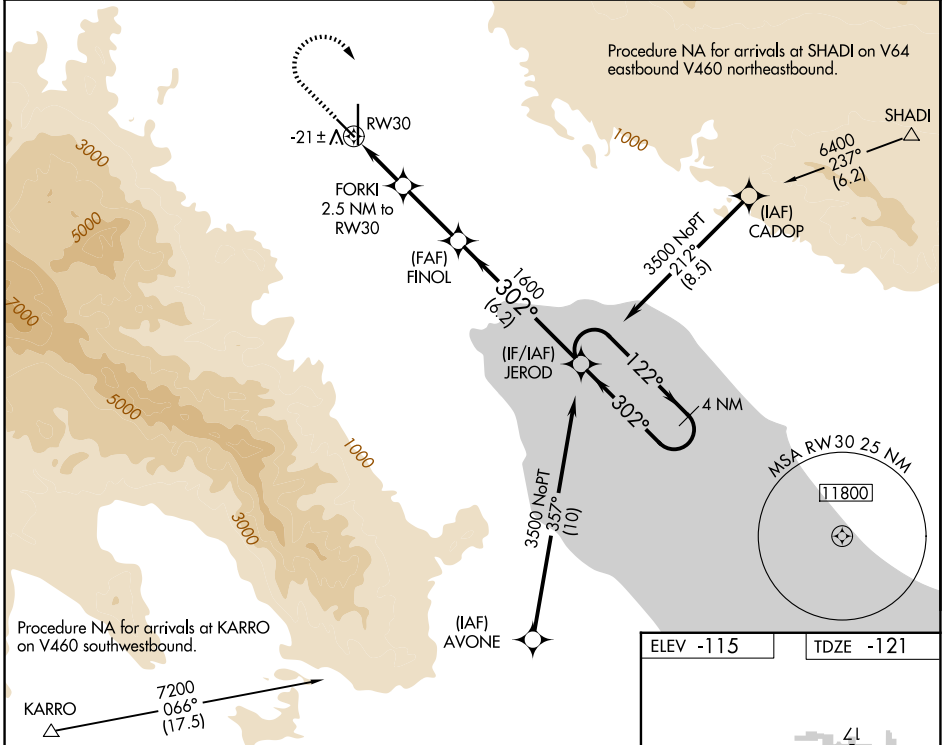

WAAS CH 77941 W30A	APP CRS 302°	Rwy Ldg TDZE Apt Elev	4995 -121 -115
--	------------------------	-----------------------------	---

RNAV (GPS) RWY 30

JACQUELINE COCHRAN RGNL (TRM)

RNP APCH.		MISSED APPROACH: (Do not exceed 230K until JEROD) Climb to 1200 then climbing right turn to 3500 direct JEROD and hold.	
ASOS 118.325	SOCAL APP CON 135.275 251.1	CLNC DEL 120.225	UNICOM 123.0 (CTAF) ①

CATEGORY	A	B	C	D
LPV DA	129-3/4 250 (300-3/4)			
RNAV MDA	260-1 381 (400-1)	260-1 1/8 381 (400-1 1/8)		
CIRCLING	320-1 435 (500-1)	340-1 455 (500-1)	460-1 1/2 575 (600-1 1/2)	780-3 895 (900-3)

SW-3, 16 APR 2026 to 14 MAY 2026

SW-3, 16 APR 2026 to 14 MAY 2026