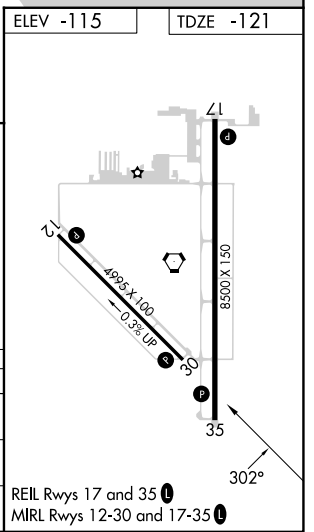

WAAS CH 77941 W30A	APP CRS 302°	Rwy Ldg TDZE Apt Elev	4995 -121 -115
--	------------------------	-----------------------------	---

RNAV (GPS) RWY 30

JACQUELINE COCHRAN RGNL (TRM)

RNP APCH.		MISSED APPROACH: (Do not exceed 230K until JEROD) Climb to 1200 then climbing right turn to 3500 direct JEROD and hold.	
ASOS 118.325	SOCAL APP CON 135.275 251.1	CLNC DEL 120.225	UNICOM 123.0 (CTAF) ①

CATEGORY	A	B	C	D
LPV DA	129-3/4 250 (300-3/4)			
RNAV MDA	260-1 381 (400-1)	260-1 1/8 381 (400-1 1/8)		
CIRCLING	320-1 435 (500-1)	340-1 455 (500-1)	460-1 1/2 575 (600-1 1/2)	780-3 895 (900-3)

SW-3, 16 APR 2026 to 14 MAY 2026