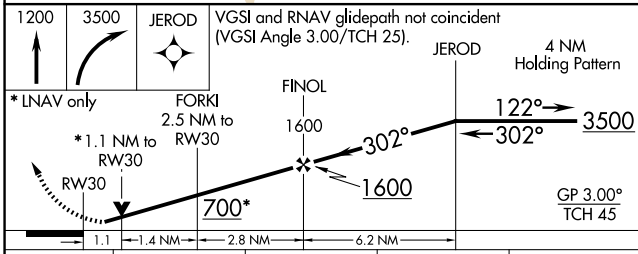

WAAS CH 77941 W30A	APP CRS 302°	Rwy Ldg TDZE Apt Elev	4995 -121 -115
--	------------------------	-----------------------------	---

RNAV (GPS) RWY 30

JACQUELINE COCHRAN RGNL (TRM)

RNP APCH.		MISSED APPROACH: (Do not exceed 230K until JEROD) Climb to 1200 then climbing right turn to 3500 direct JEROD and hold.	
ASOS 118.325	SOCAL APP CON 135.275 251.1	CLNC DEL 120.225	UNICOM 123.0 (CTAF) ①

CATEGORY	A	B	C	D
LPV DA	129-3/4 250 (300-3/4)			
RNAV MDA	260-1 381 (400-1)	260-1 1/8 381 (400-1 1/8)		
CIRCLING	320-1 435 (500-1)	340-1 455 (500-1)	460-1 1/2 575 (600-1 1/2)	780-3 895 (900-3)

SW-3, 16 APR 2026 to 14 MAY 2026