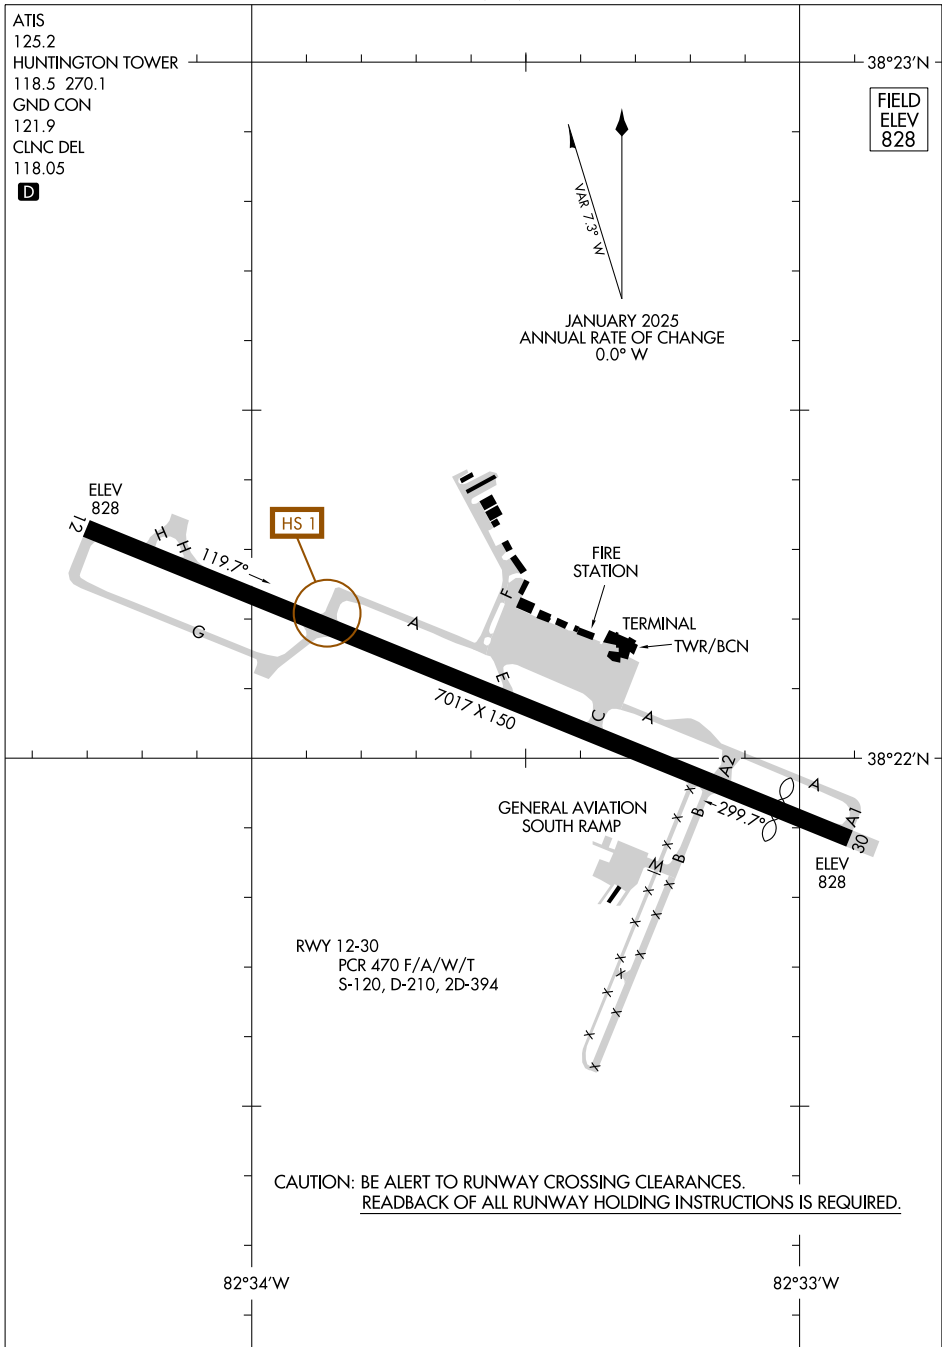

# AIRPORT DIAGRAM

TRI-STATE/MILTON J FERGUSON FLD (HTS)  
HUNTINGTON, WEST VIRGINIA

AL-532 (FAA)

ATIS  
125.2  
HUNTINGTON TOWER  
118.5 270.1  
GND CON  
121.9  
CLNC DEL  
118.05

**D**

FIELD  
ELEV  
828

JANUARY 2025  
ANNUAL RATE OF CHANGE  
0.0° W

NE-4, 16 APR 2026 to 14 MAY 2026

NE-4, 16 APR 2026 to 14 MAY 2026

CAUTION: BE ALERT TO RUNWAY CROSSING CLEARANCES.  
READEBACK OF ALL RUNWAY HOLDING INSTRUCTIONS IS REQUIRED.