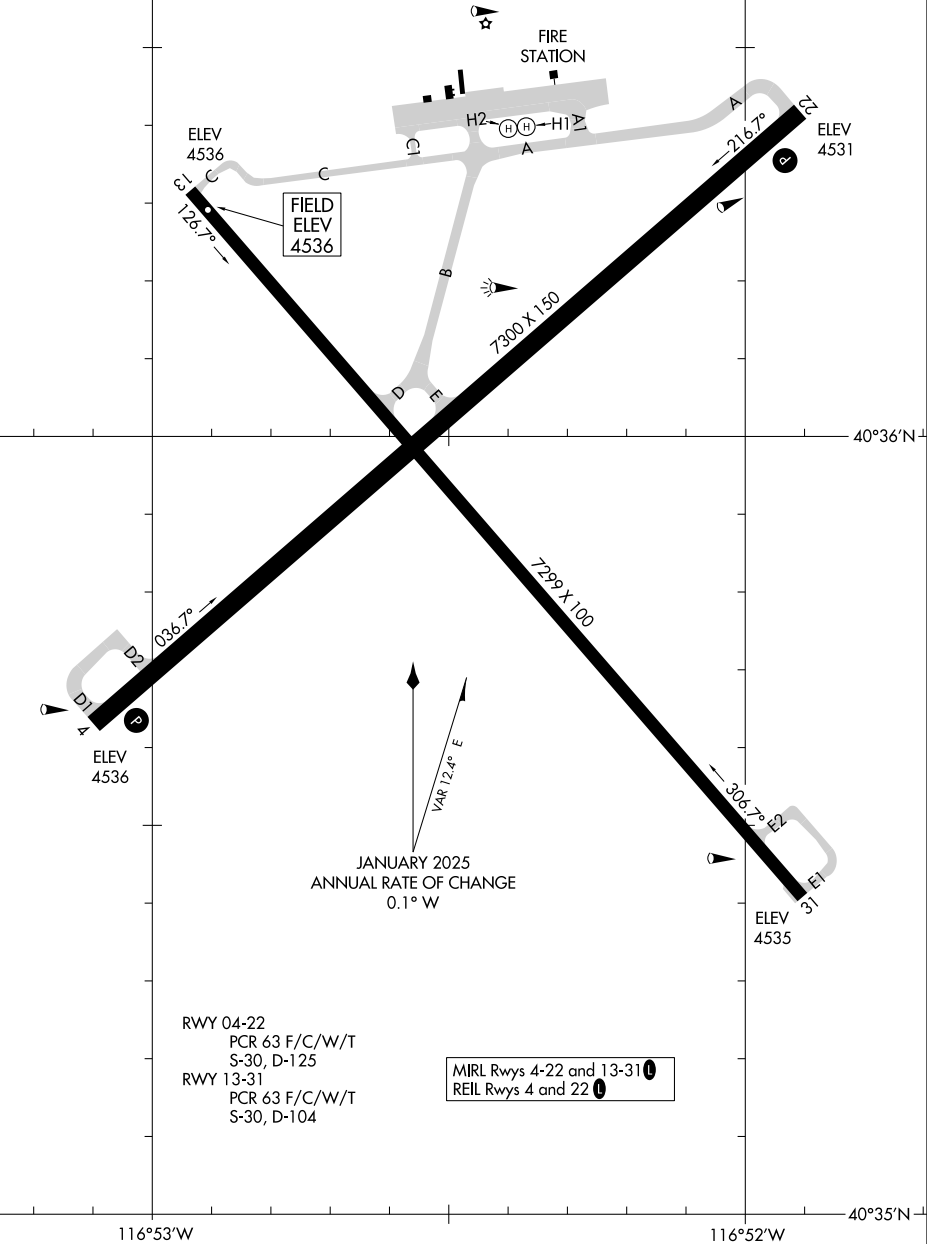

25331

AIRPORT DIAGRAM

AL-534 (FAA)

BATTLE MOUNTAIN (B.A.M)
BATTLE MOUNTAIN, NEVADA

AWOS-3
119.45
CTAF/UNICOM
122.8

SW-4, 16 APR 2026 to 14 MAY 2026

SW-4, 16 APR 2026 to 14 MAY 2026

AIRPORT DIAGRAM

25331

BATTLE MOUNTAIN, NEVADA
BATTLE MOUNTAIN (B.A.M)