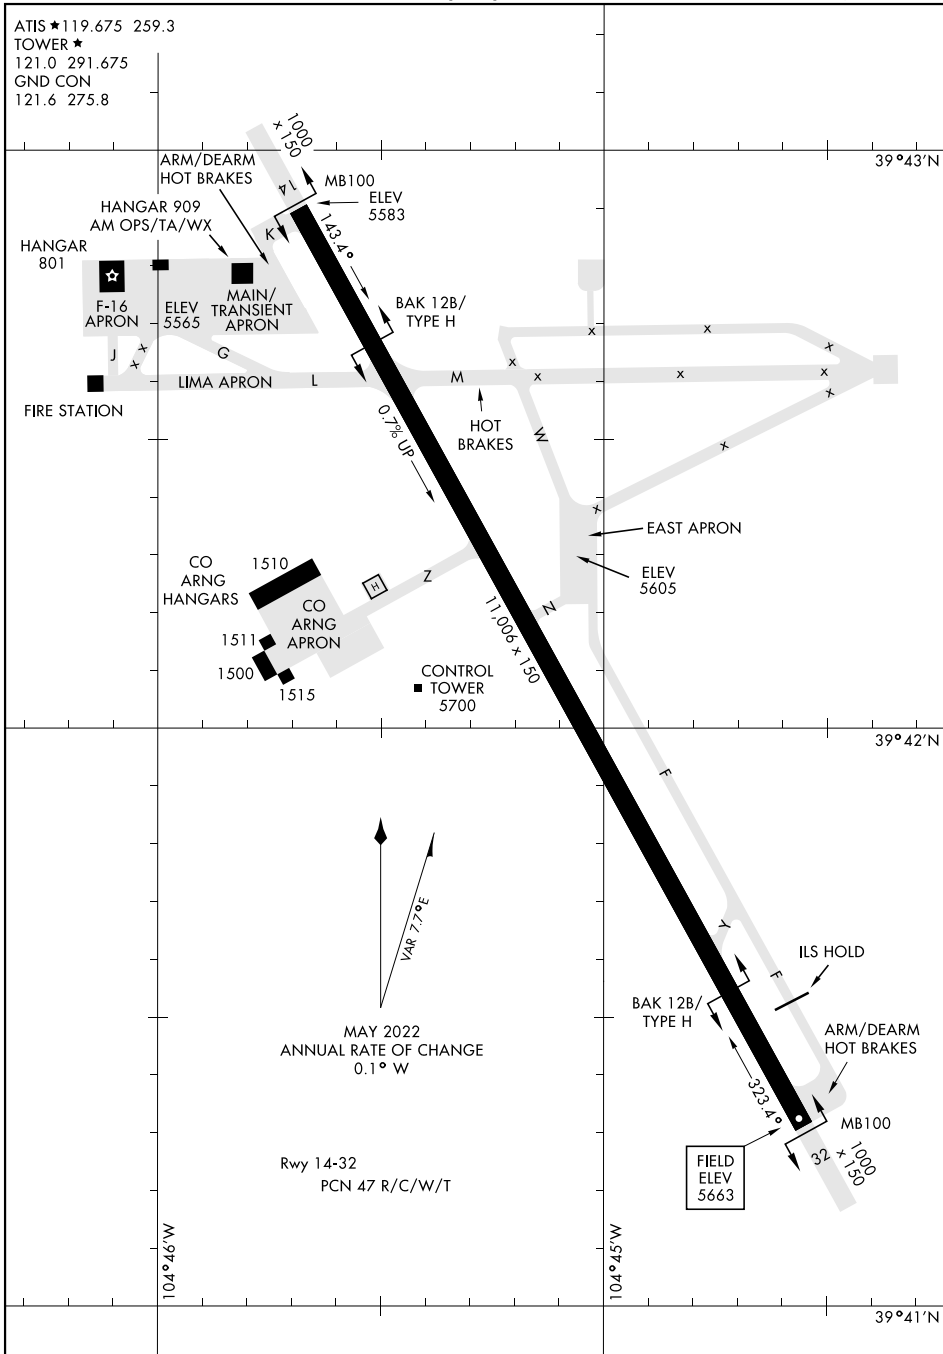

# AIRPORT DIAGRAM

[USAF]

BUCKLEY SFB (KBKF)

AURORA, COLORADO

ATIS ★ 119.675 259.3  
 TOWER ★  
 121.0 291.675  
 GND CON  
 121.6 275.8

SW-1, 16 APR 2026 to 14 MAY 2026

SW-1, 16 APR 2026 to 14 MAY 2026

# AIRPORT DIAGRAM

AURORA, COLORADO

BUCKLEY SFB (KBKF)