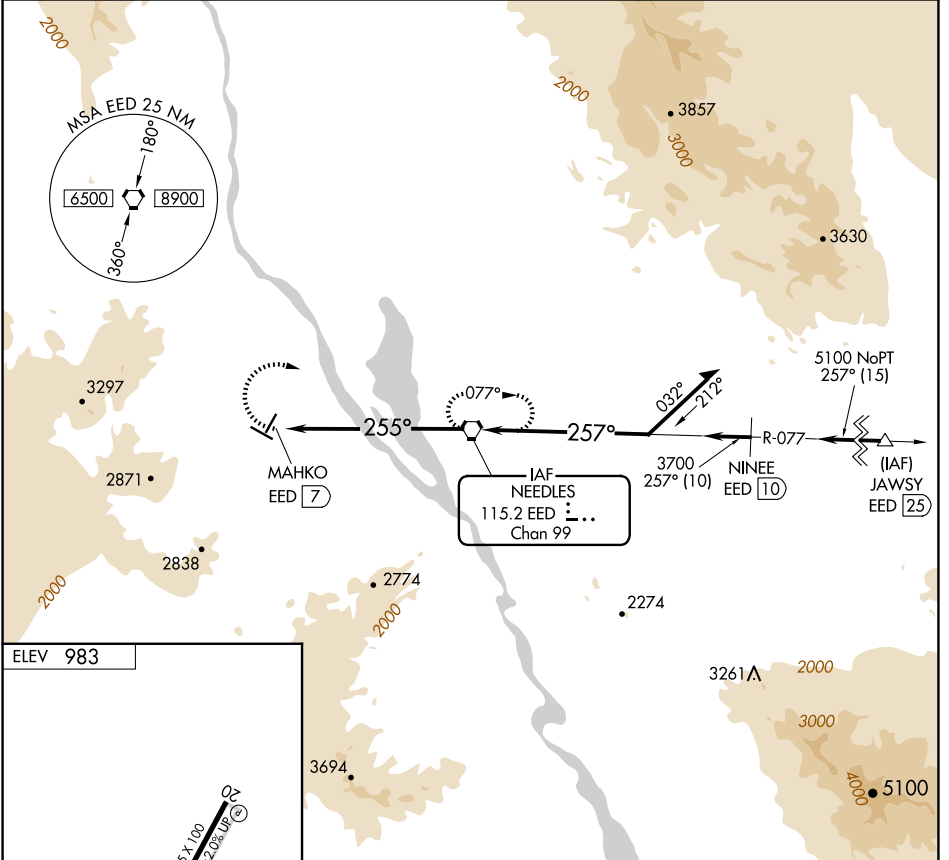

VORTAC EED 115.2 Chan 99	APP CRS 255°	Rwy Idg TDZE Apt Elev	N/A N/A 983
--	------------------------	-----------------------------	--

VOR-A

NEEDLES (EED)

⚠ Circling NA for Cats C and D south of Rwy 11-29. **⚠** MISSED APPROACH: Climbing right turn to 6000 direct EED VORTAC and hold.

ASOS 128.325	LOS ANGELES CENTER 134.65 360.65	UNICOM 123.0 (CTAF)
------------------------	--	-------------------------------

MIRL Rwys 2-20 and 11-29 **⚠**
REIL Rwys 11 and 29 **⚠**

FAF to MAP 7 NM					
Knots	60	90	120	150	180
Min:Sec	7:00	4:40	3:30	2:48	2:20

CATEGORY	A	B	C	D
CIRCLING	1560-1 577 (600-1)	1680-1 697 (700-1)	1680-2 697 (700-2)	1960-3 977 (1000-3)

SW-3, 16 APR 2026 to 14 MAY 2026

SW-3, 16 APR 2026 to 14 MAY 2026