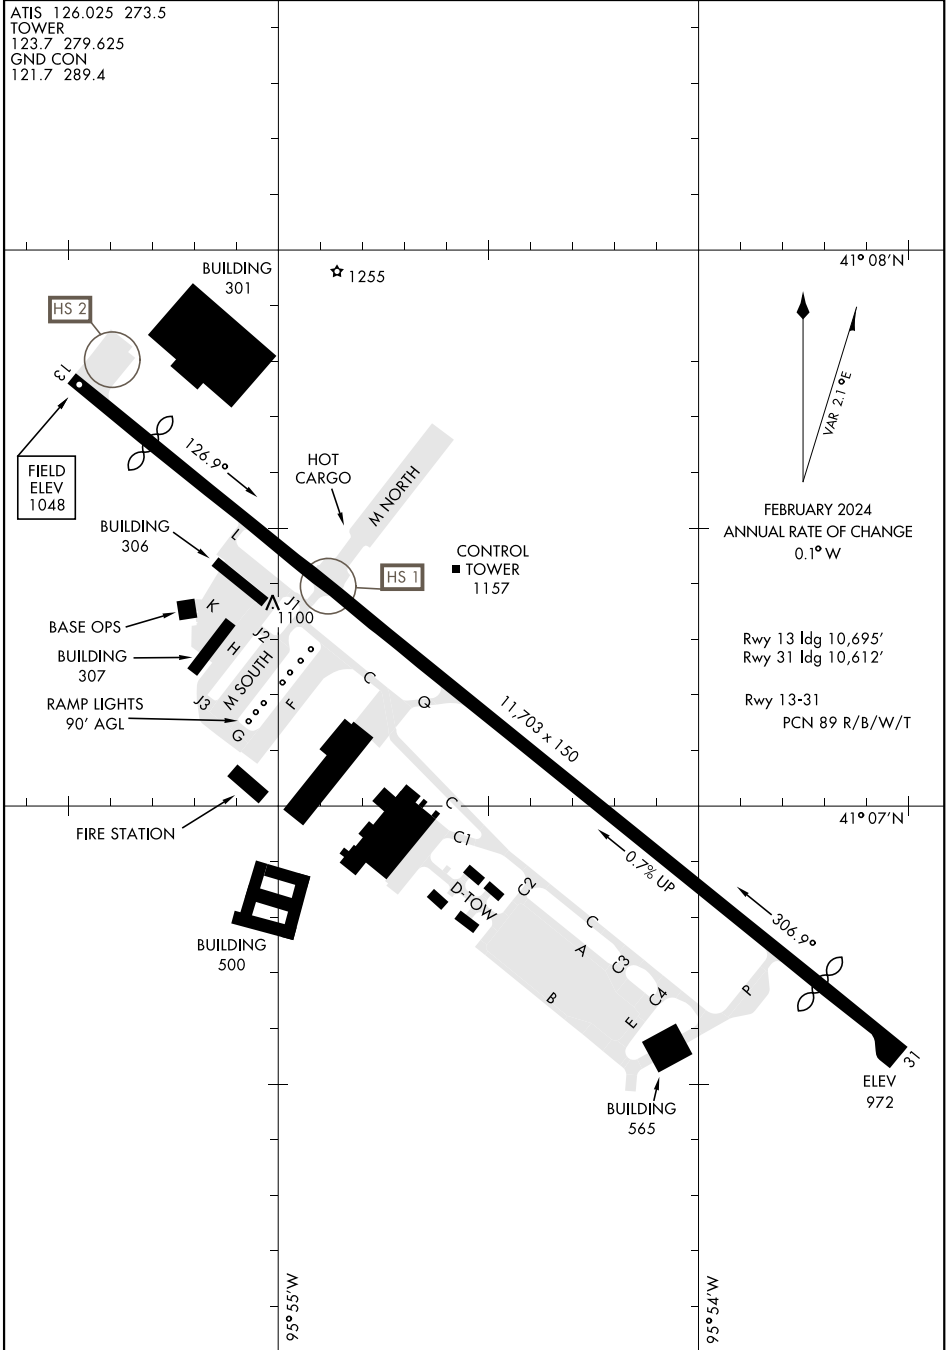

# AIRPORT DIAGRAM

[USAF]

OFFUTT AFB (KOFF)

OMAHA, NEBRASKA

ATIS 126.025 273.5  
 TOWER 123.7 279.625  
 GND CON 121.7 289.4

NC-2, 16 APR 2026 to 14 MAY 2026

NC-2, 16 APR 2026 to 14 MAY 2026

# AIRPORT DIAGRAM

OMAHA, NEBRASKA  
OFFUTT AFB (KOFF)