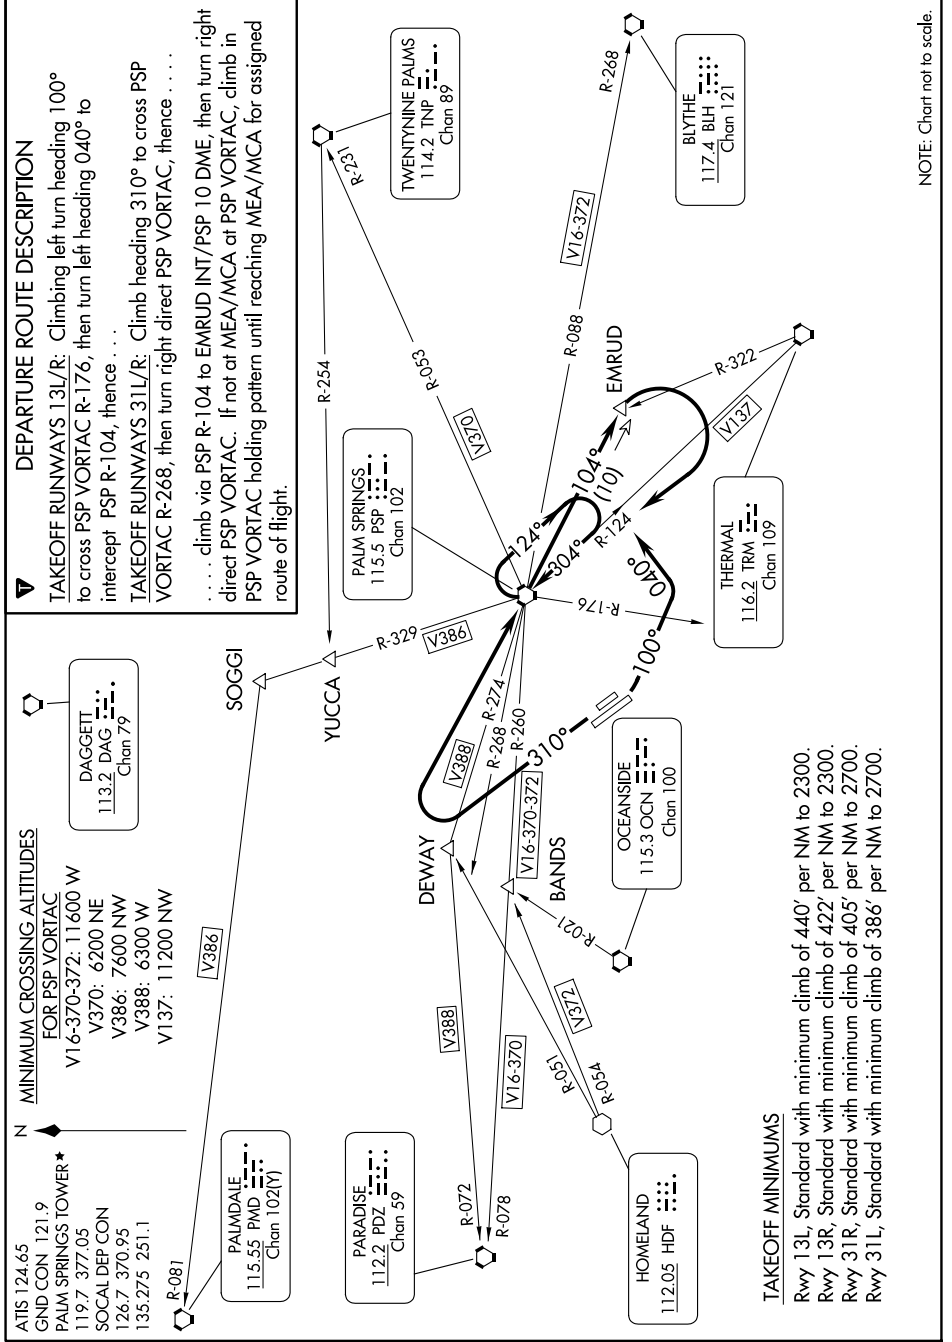

CATHEDRAL ONE DEPARTURE

AL-545 (FAA)

PALM SPRINGS INTL (PSP)
PALM SPRINGS, CALIFORNIA

SW-3, 16 APR 2026 to 14 MAY 2026

NOTE: Chart not to scale.

CATHEDRAL ONE DEPARTURE

PALM SPRINGS, CALIFORNIA
PALM SPRINGS INTL (PSP)

SW-3, 16 APR 2026 to 14 MAY 2026