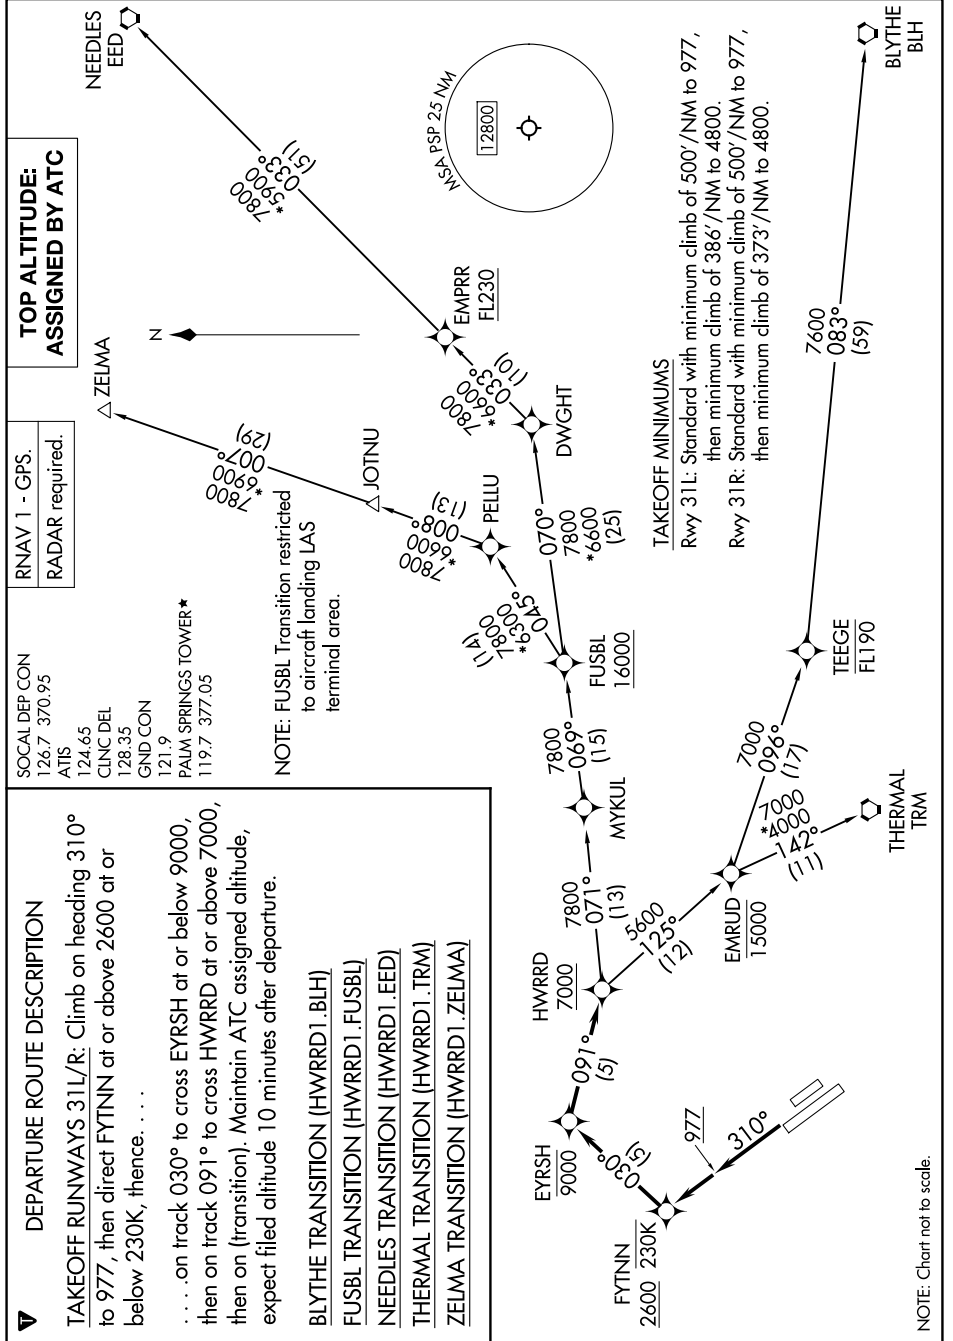

HWRRD ONE DEPARTURE (RNAV)

AL-545 (FAA)

PALM SPRINGS INTL (PSP)
PALM SPRINGS, CALIFORNIA

SW-3, 16 APR 2026 to 14 MAY 2026

SW-3, 16 APR 2026 to 14 MAY 2026

HWRRD ONE DEPARTURE (RNAV)

(HWRRD1.HWRRD) 12JUN25

PALM SPRINGS, CALIFORNIA
PALM SPRINGS INTL (PSP)