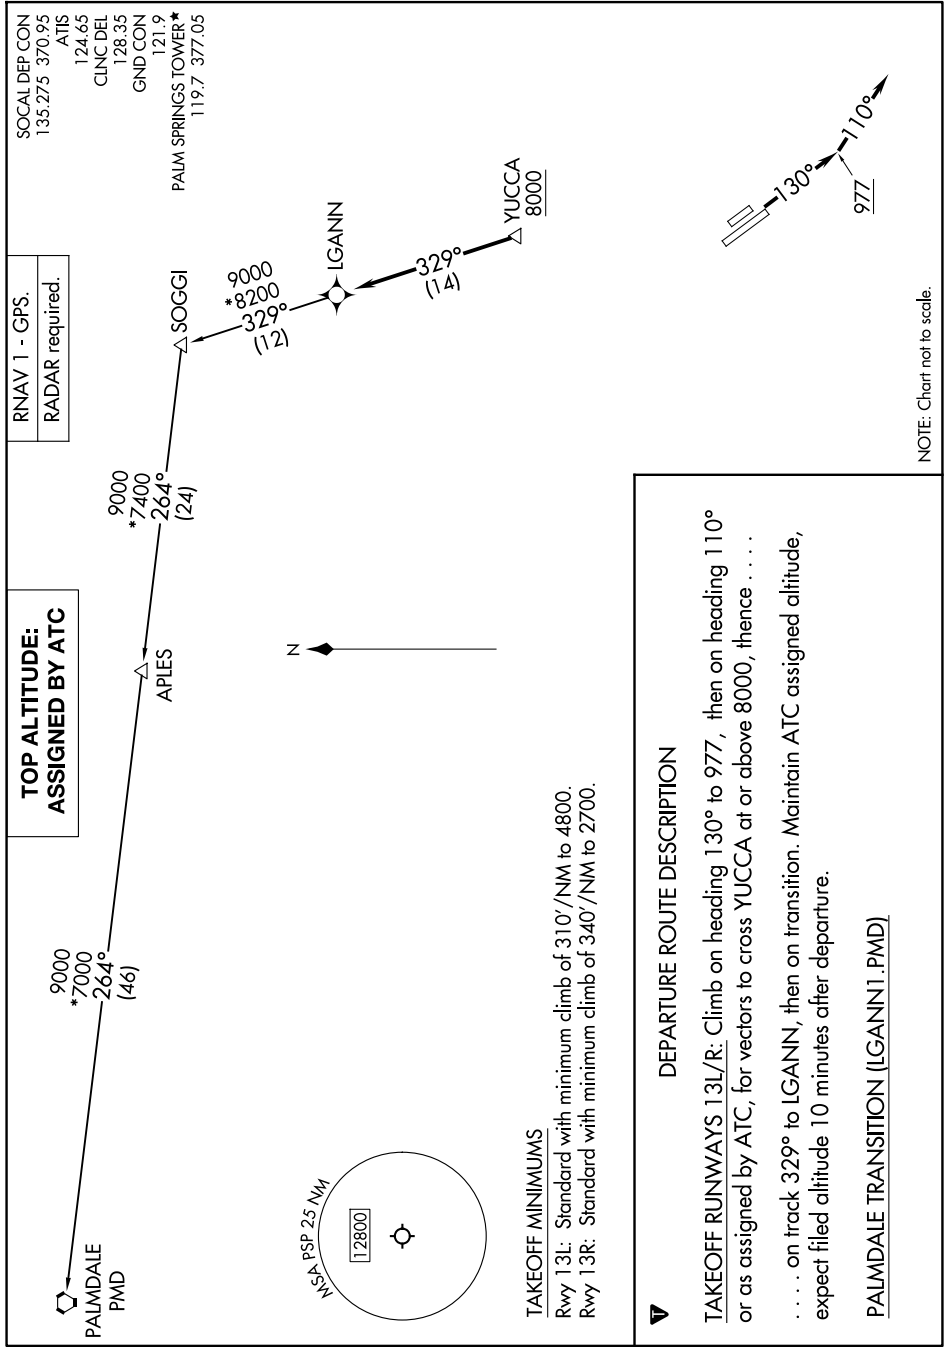

# LGANN ONE DEPARTURE (RNAV)

AL-545 (FAA)

PALM SPRINGS INTL (PSP)  
PALM SPRINGS, CALIFORNIA

SW-3, 16 APR 2026 to 14 MAY 2026

SW-3, 16 APR 2026 to 14 MAY 2026