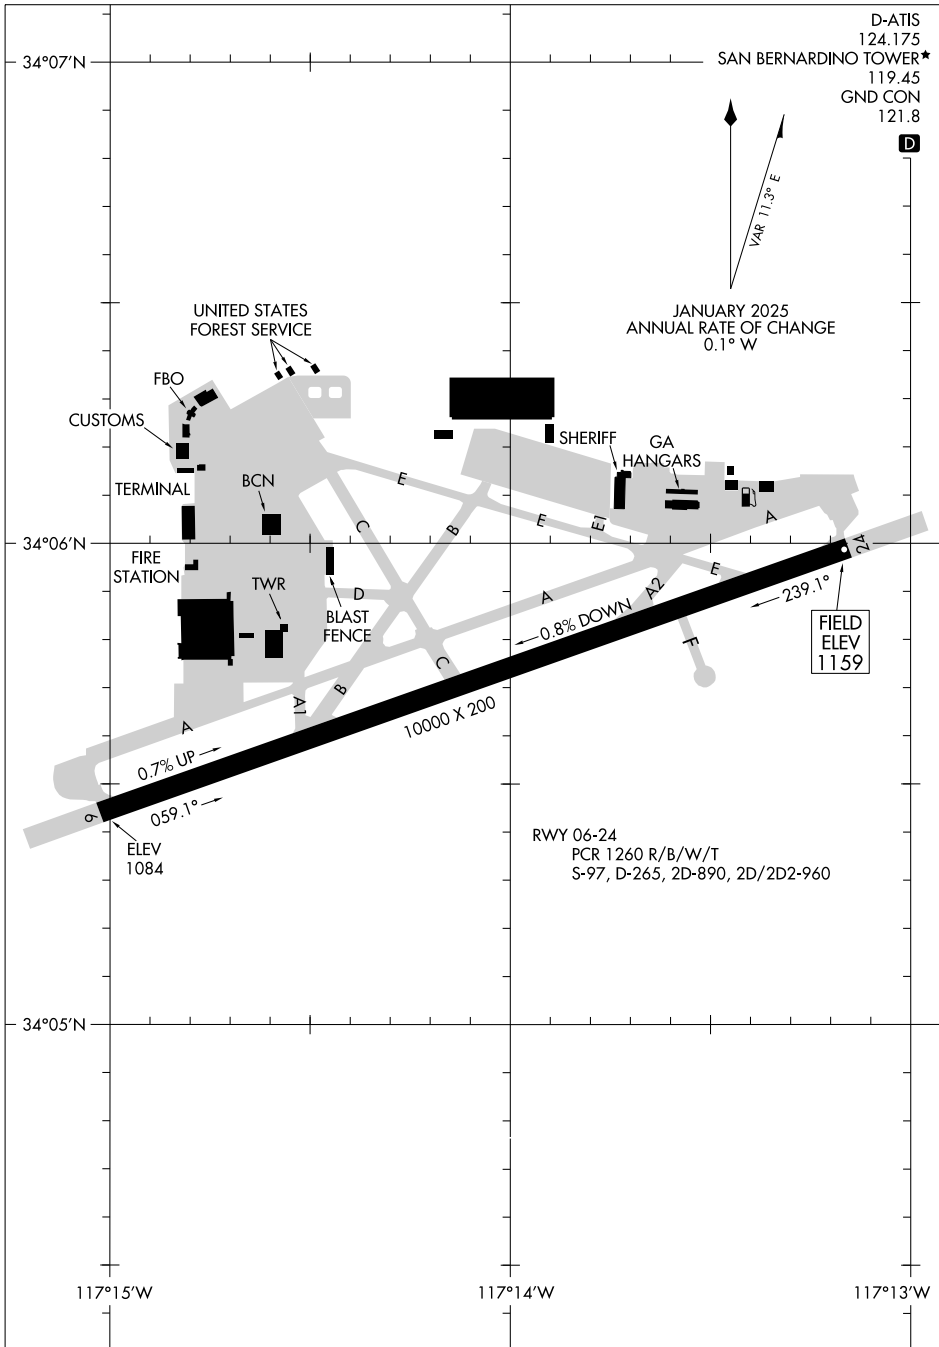

25331

AIRPORT DIAGRAM

AL-547 (FAA)

SAN BERNARDINO INTL (SBD)
SAN BERNARDINO, CALIFORNIA

SW-3, 16 APR 2026 to 14 MAY 2026

SW-3, 16 APR 2026 to 14 MAY 2026

D-ATIS
124.175
SAN BERNARDINO TOWER*
119.45
GND CON
121.8

JANUARY 2025
ANNUAL RATE OF CHANGE
0.1° W

FIELD
ELEV
1159

RWY 06-24
PCR 1260 R/B/W/T
S-97, D-265, 2D-890, 2D/2D2-960

AIRPORT DIAGRAM

25331

SAN BERNARDINO, CALIFORNIA
SAN BERNARDINO INTL (SBD)