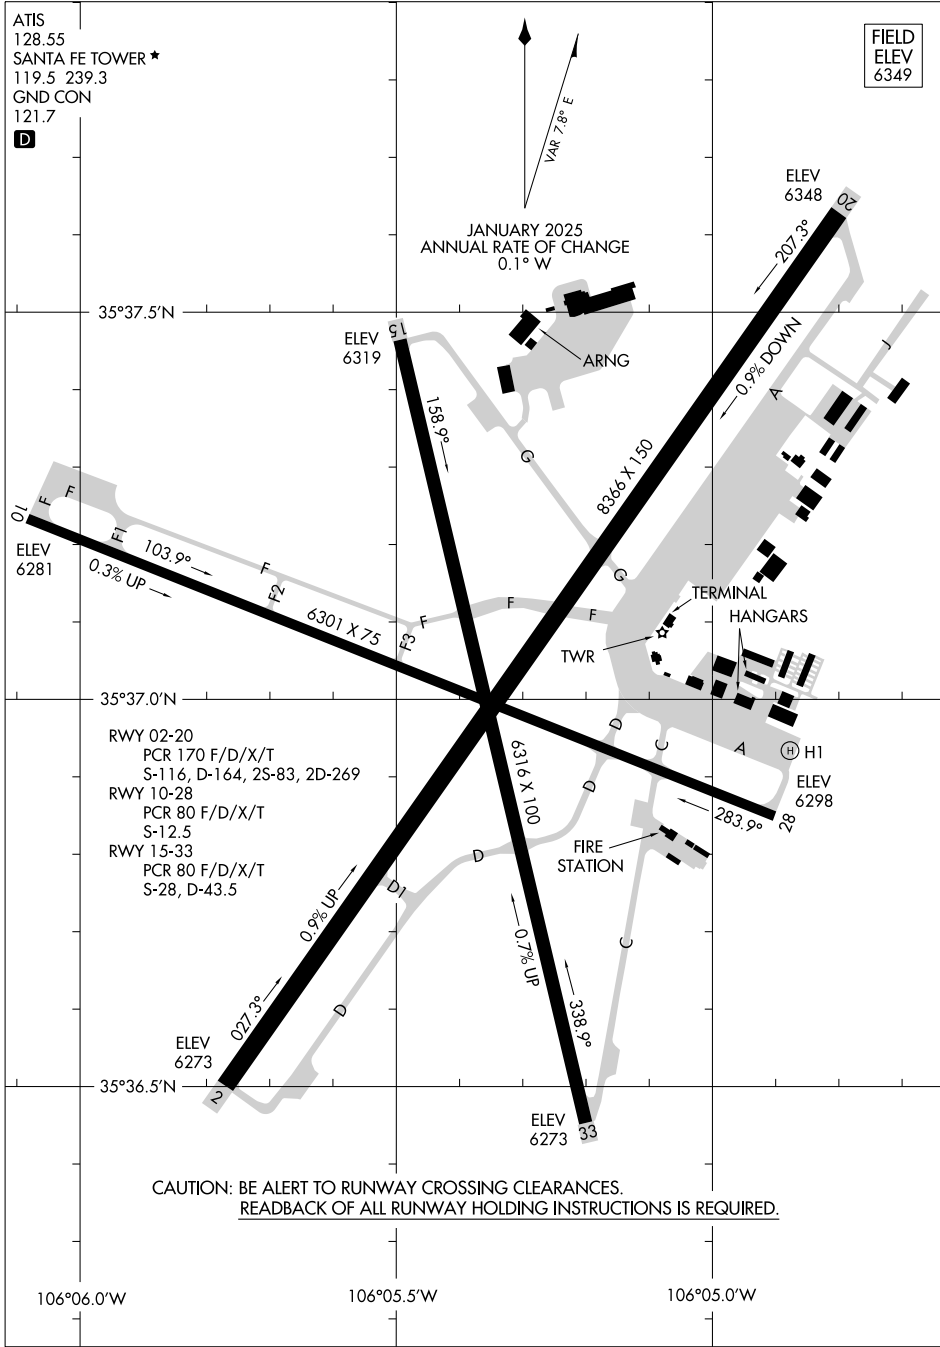

AIRPORT DIAGRAM

AL-548 (FAA)

SANTA FE RGNL (SAF)
SANTA FE, NEW MEXICO

AIRPORT DIAGRAM

SANTA FE, NEW MEXICO
SANTA FE RGNL (SAF)