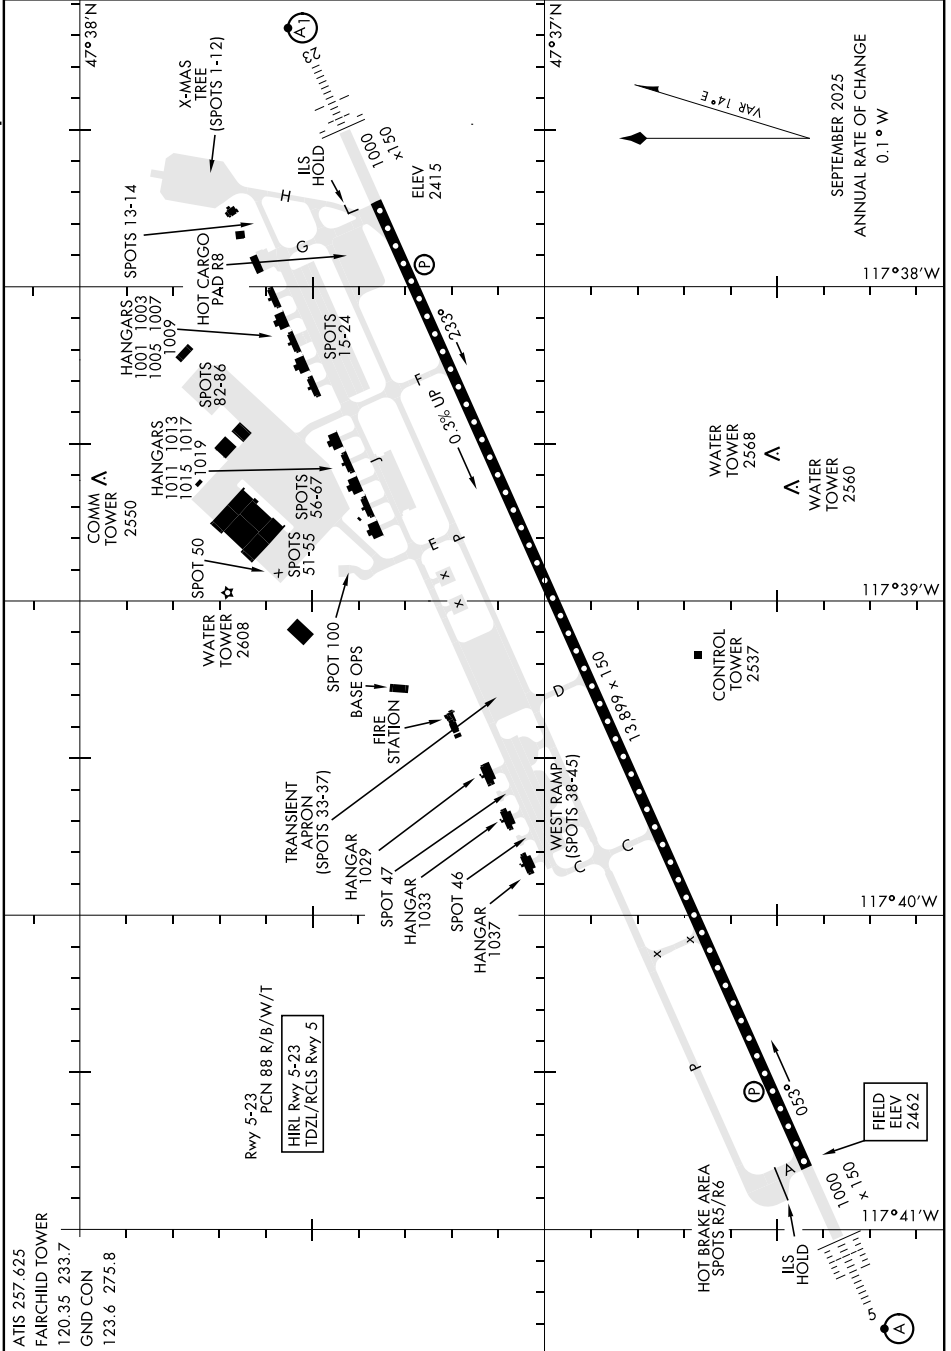

AIRPORT DIAGRAM

[USAF]

FAIRCHILD AFB (KSKA)

SPOKANE, WASHINGTON

NW-1, 16 APR 2026 to 14 MAY 2026

NW-1, 16 APR 2026 to 14 MAY 2026

AIRPORT DIAGRAM

SPOKANE, WASHINGTON

FAIRCHILD AFB (KSKA)