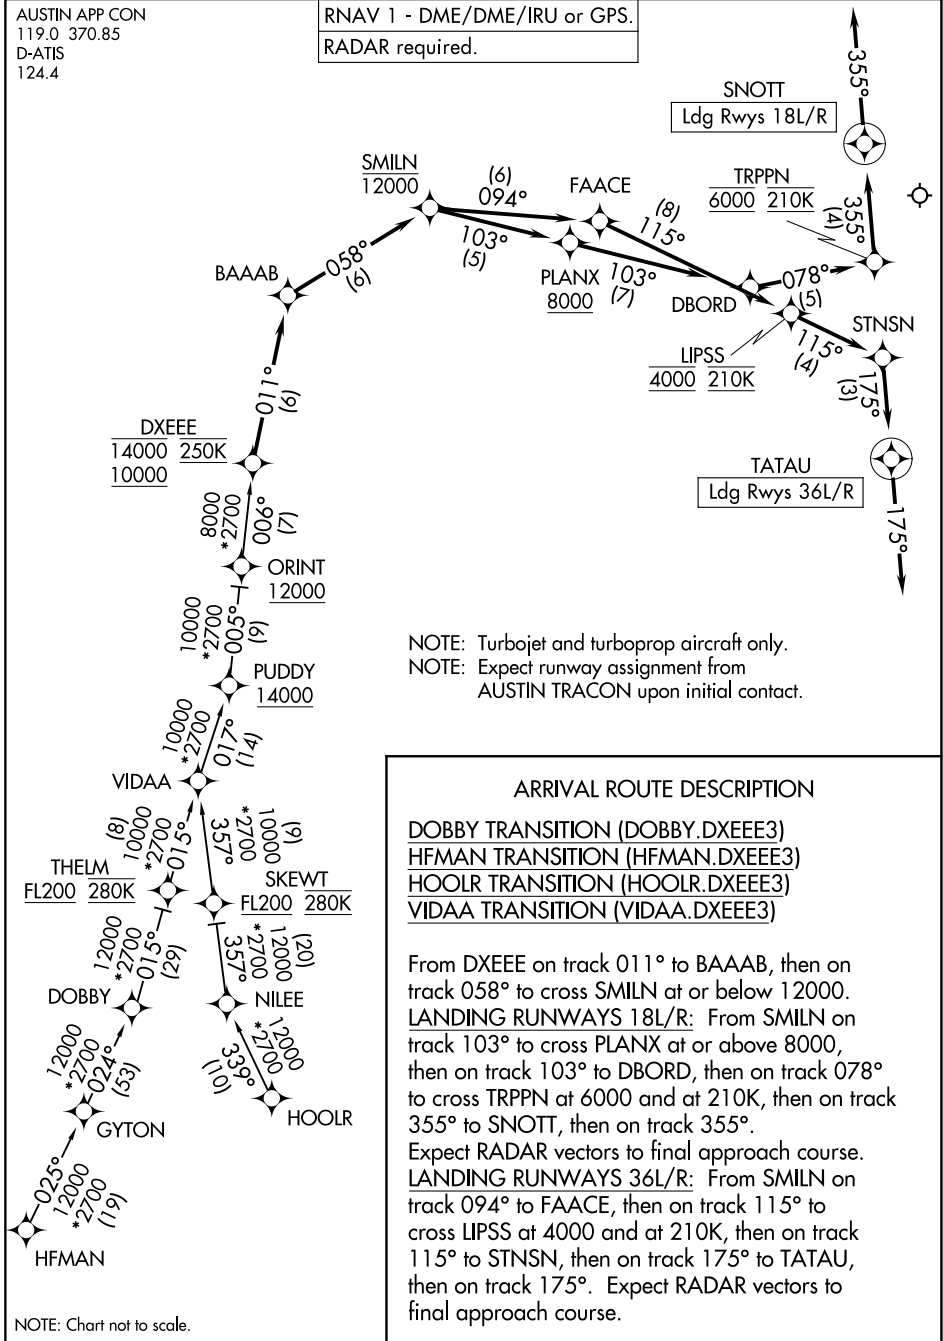

DXEE THREE ARRIVAL (RNAV)

AUSTIN APP CON
119.0 370.85
D-ATIS
124.4

RNAV 1 - DME/DME/IRU or GPS.

RADAR required.

NOTE: Turbojet and turboprop aircraft only.
NOTE: Expect runway assignment from AUSTIN TRACON upon initial contact.

NOTE: Chart not to scale.

DXEEE THREE ARRIVAL (RNAV)

(DXEEE.DXEE3) 14JUL22

SC-3, 16 APR 2026 to 14 MAY 2026

SC-3, 16 APR 2026 to 14 MAY 2026