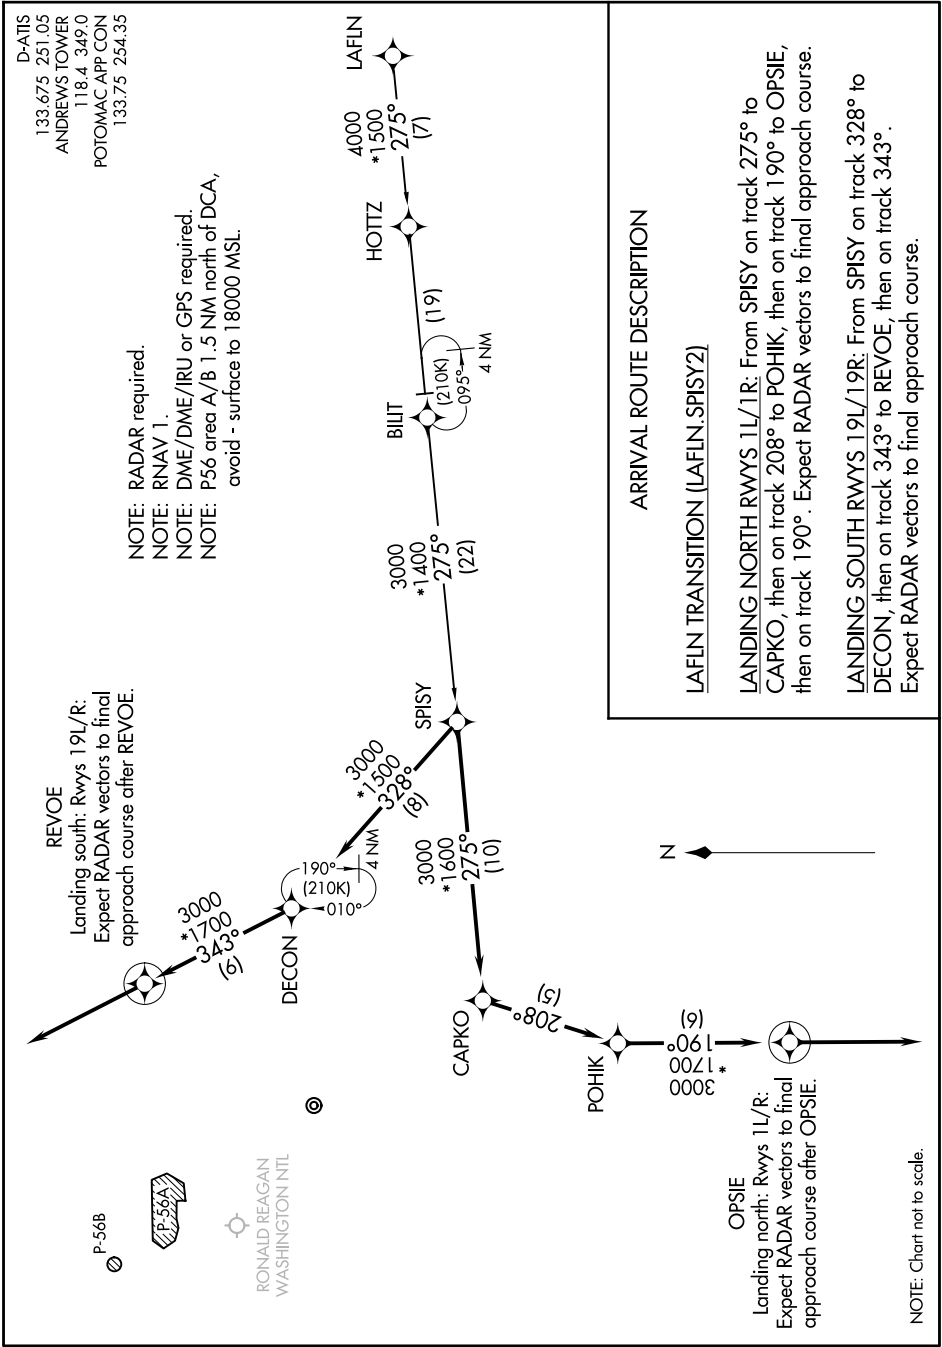

# SPISY TWO ARRIVAL (RNAV)

CAMP SPRINGS, MARYLAND

NE-3, 16 APR 2026 to 14 MAY 2026

D-ATIS  
133.675 251.05  
ANDREWS TOWER  
118.4 349.0  
POTOMAC APP CON  
133.75 254.35

**NOTE:** RADAR required.  
**NOTE:** RNAV 1.  
**NOTE:** DME/DME/IRU or GPS required.  
**NOTE:** P56 area A/B 1.5 NM north of DCA,  
avoid - surface to 18000 MSL.

# SPISY TWO ARRIVAL (RNAV)

(SPISY.SPISY2) 10DEC15

CAMP SPRINGS, MARYLAND

JOINT BASE ANDREWS (KADW)

NE-3, 16 APR 2026 to 14 MAY 2026