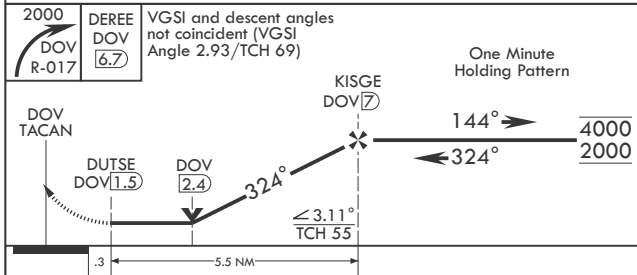

MISSED APPROACH: Climbing right turn to 2000, intercept DOV TACAN R-017 to DERE/DOV to DERE/DOV 6.7 DME and hold.

ATIS 127.825 273.5	APP CON 132.425 257.875	TOWER 126.35 279.625	GND CON 118.875 225.4	CLNC DEL 125.55 289.4
-----------------------	----------------------------	-------------------------	--------------------------	--------------------------

NE-3, 16 APR 2026 to 14 MAY 2026

NE-3, 16 APR 2026 to 14 MAY 2026

EMERG SAFE ALT 100 NM 4300

ELEV 29	TDZE 26
---------	---------

CATEGORY	A	B	C	D	E
S-32	460-1	434 (500-1)	460-1½	434 (500-1½)	
C CIRCLING	540-1	511 (600-1)	620-1½ 591 (600-1½)	620-2 591 (600-2)	1080-3 1051 (1100-3)