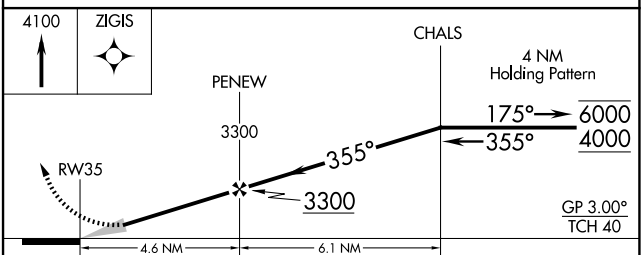

WAAS CH 86531 W35A	APP CRS 355°	Rwy Idg 3722
		TDZE 1814
		Apt Elev 1815

RNAV (GPS) RWY 35

HARVARD STATE (Ø8K)

RNP APCH - GPS.	MISSED APPROACH: Climb to 4100 direct ZIGIS and hold.
<p>▼ Baro-VNAV NA. Use AUH altimeter setting; when not received, ▲ NA use GRI altimeter setting; increase LPV DA to 2120 feet and LNAV/VNAV DA to 2312 feet; increase all MDAs 20 feet.</p>	

AUH AWOS-3 121.225	MINNEAPOLIS CENTER 119.4 278.8	CTAF 122.9
------------------------------	--	----------------------

ELEV 1815	TDZE 1814
-----------	-----------

CATEGORY	A	B	C	D
LPV DA	2101-1	287 (300-1)		NA
LNAV/VNAV DA	2293-1 ³ / ₈	479 (500-1 ³ / ₈)		NA
LNAV MDA	2320-1	506 (600-1)		NA