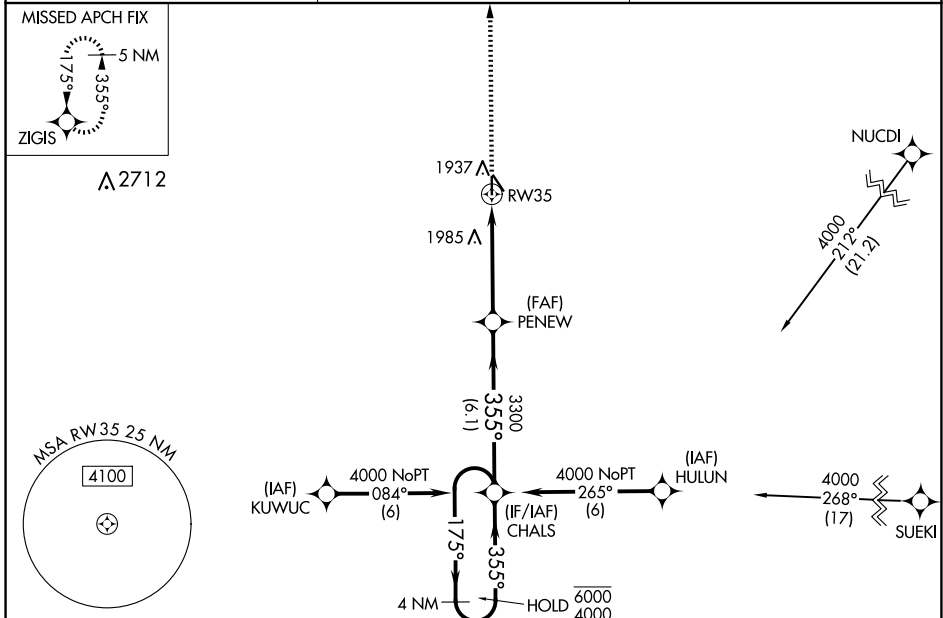

WAAS CH 86531 W35A	APP CRS 355°	Rwy Idg 3722
		TDZE 1814
		Apt Elev 1815

RNAV (GPS) RWY 35

HARVARD STATE (Ø8K)

RNP APCH - GPS.	MISSED APPROACH: Climb to 4100 direct ZIGIS and hold.
<p>▼ Baro-VNAV NA. Use AUH altimeter setting; when not received, ▲ NA use GRI altimeter setting; increase LPV DA to 2120 feet and LNAV/VNAV DA to 2312 feet; increase all MDAs 20 feet.</p>	

AUH AWOS-3 121.225	MINNEAPOLIS CENTER 119.4 278.8	CTAF 122.9
------------------------------	--	----------------------

ELEV 1815	TDZE 1814
-----------	-----------

CATEGORY	A	B	C	D
LPV DA	2101-1	287 (300-1)		NA
LNAV/VNAV DA	2293-1 ³ / ₈	479 (500-1 ³ / ₈)		NA
LNAV MDA	2320-1	506 (600-1)		NA

NC-2, 16 APR 2026 to 14 MAY 2026

NC-2, 16 APR 2026 to 14 MAY 2026