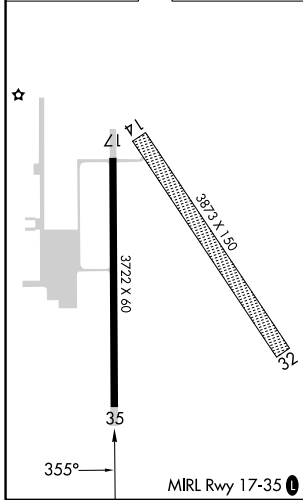

CATEGORY	A	B	C	D
LPV DA	2101-1	287 (300-1)		NA
LNAV/VNAV DA	2293-1³/₈	479 (500-1³/₈)		NA
LNAV MDA	2320-1	506 (600-1)		NA

NC-2, 16 APR 2026 to 14 MAY 2026

NC-2, 16 APR 2026 to 14 MAY 2026