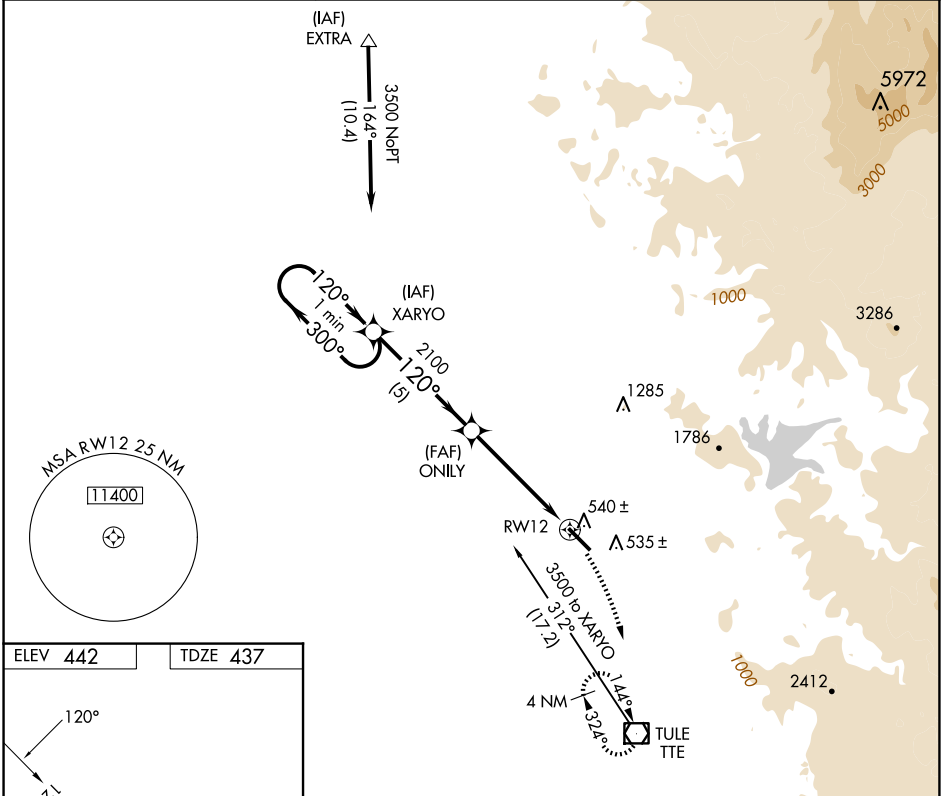

| | | |
|-------------|----------|-------------|
| APP CRS | Rwy Idg | 5960 |
| 120° | TDZE | 437 |
| | Apt Elev | 442 |

GPS RWY 12

PORTERVILLE MUNI (PTV)

NA MISSED APPROACH: Climbing right turn to 3100 direct TTE VOR/DME and hold.

| | | |
|----------------------------|---|-------------------------------|
| AWOS-3PT 134.625 | BAKERSFIELD APP CON * 119.075 | UNICOM 122.8 (CTAF) |
|----------------------------|---|-------------------------------|

SW-2, 16 APR 2026 to 14 MAY 2026

SW-2, 16 APR 2026 to 14 MAY 2026