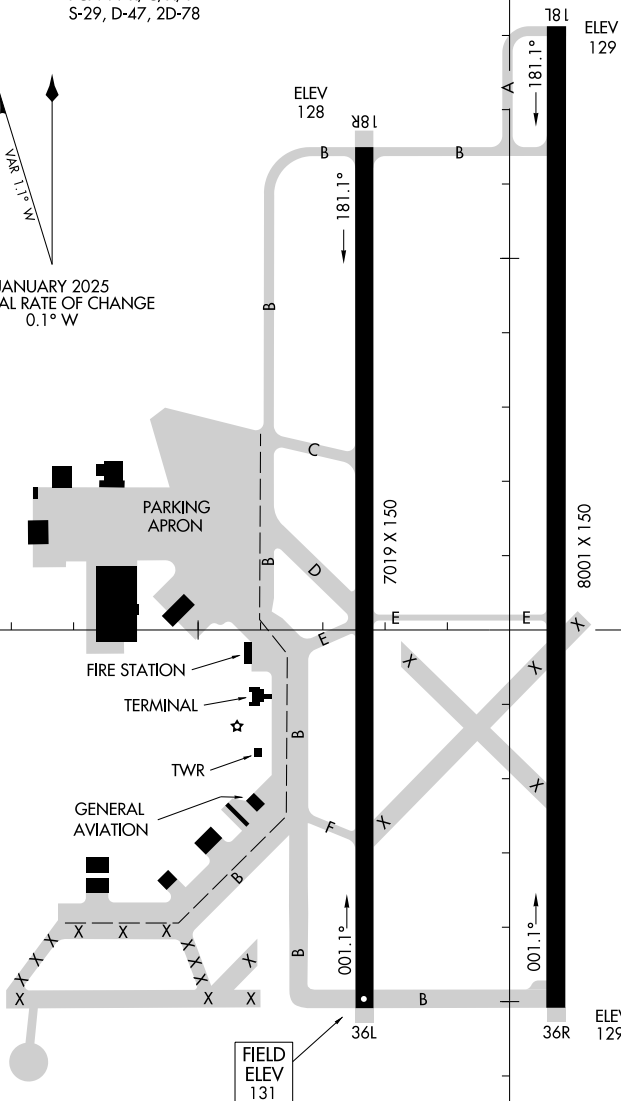

26022

AIRPORT DIAGRAM

AL-572 (FAA)

GREENVILLE MID-DELTA (GLH)
GREENVILLE, MISSISSIPPI

ASOS 125.525
GREENVILLE TOWER ★
119.0 56.9
GND CON 121.8 256.9

RWY 18L-36R
PCN 61 F/D/X/T
S-75, D-112, 2D-182, 2D/2D2-540
RWY 18R-36L
PCN 11 R/C/X/T
S-29, D-47, 2D-78

D

VAR 1.1° W
JANUARY 2025
ANNUAL RATE OF CHANGE
0.1° W

CAUTION: BE ALERT TO RUNWAY CROSSING CLEARANCES.
READBACK OF ALL RUNWAY HOLDING INSTRUCTIONS IS REQUIRED.

91°00'W

90°59'W

AIRPORT DIAGRAM

26022

GREENVILLE, MISSISSIPPI
GREENVILLE MID-DELTA (GLH)