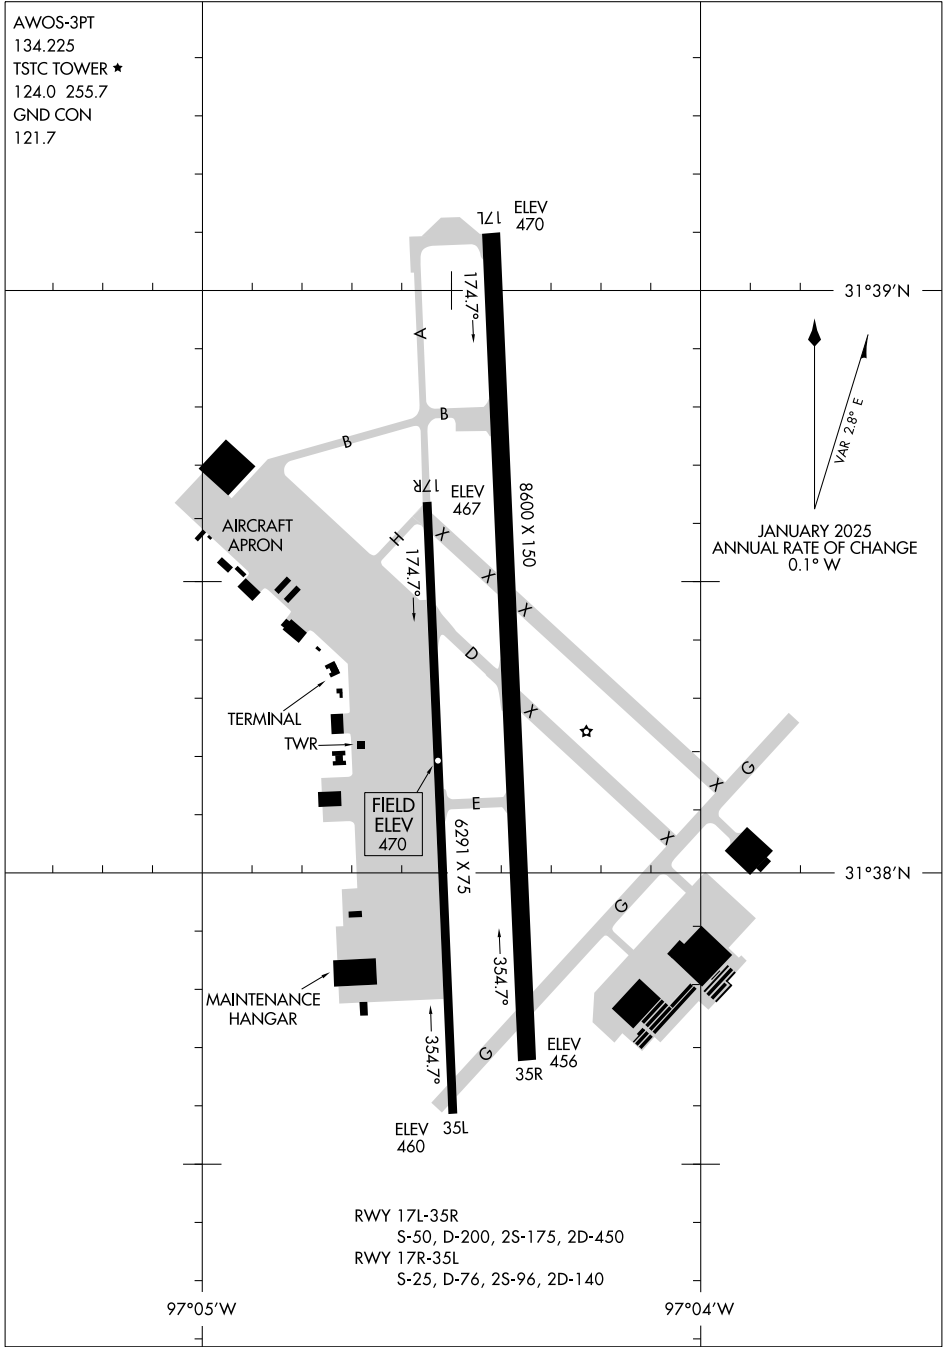

25219

AIRPORT DIAGRAM

AL-579 (FAA)

TSTC WACO (CNW)
WACO, TEXAS

AWOS-3PT
134.225
TSTC TOWER ★
124.0 255.7
GND CON
121.7

SC-3, 16 APR 2026 to 14 MAY 2026

VAR 2.8° E
JANUARY 2025
ANNUAL RATE OF CHANGE
0.1° W

RWY 17L-35R
S-50, D-200, 2S-175, 2D-450
RWY 17R-35L
S-25, D-76, 2S-96, 2D-140

SC-3, 16 APR 2026 to 14 MAY 2026

AIRPORT DIAGRAM

25219

WACO, TEXAS
TSTC WACO (CNW)