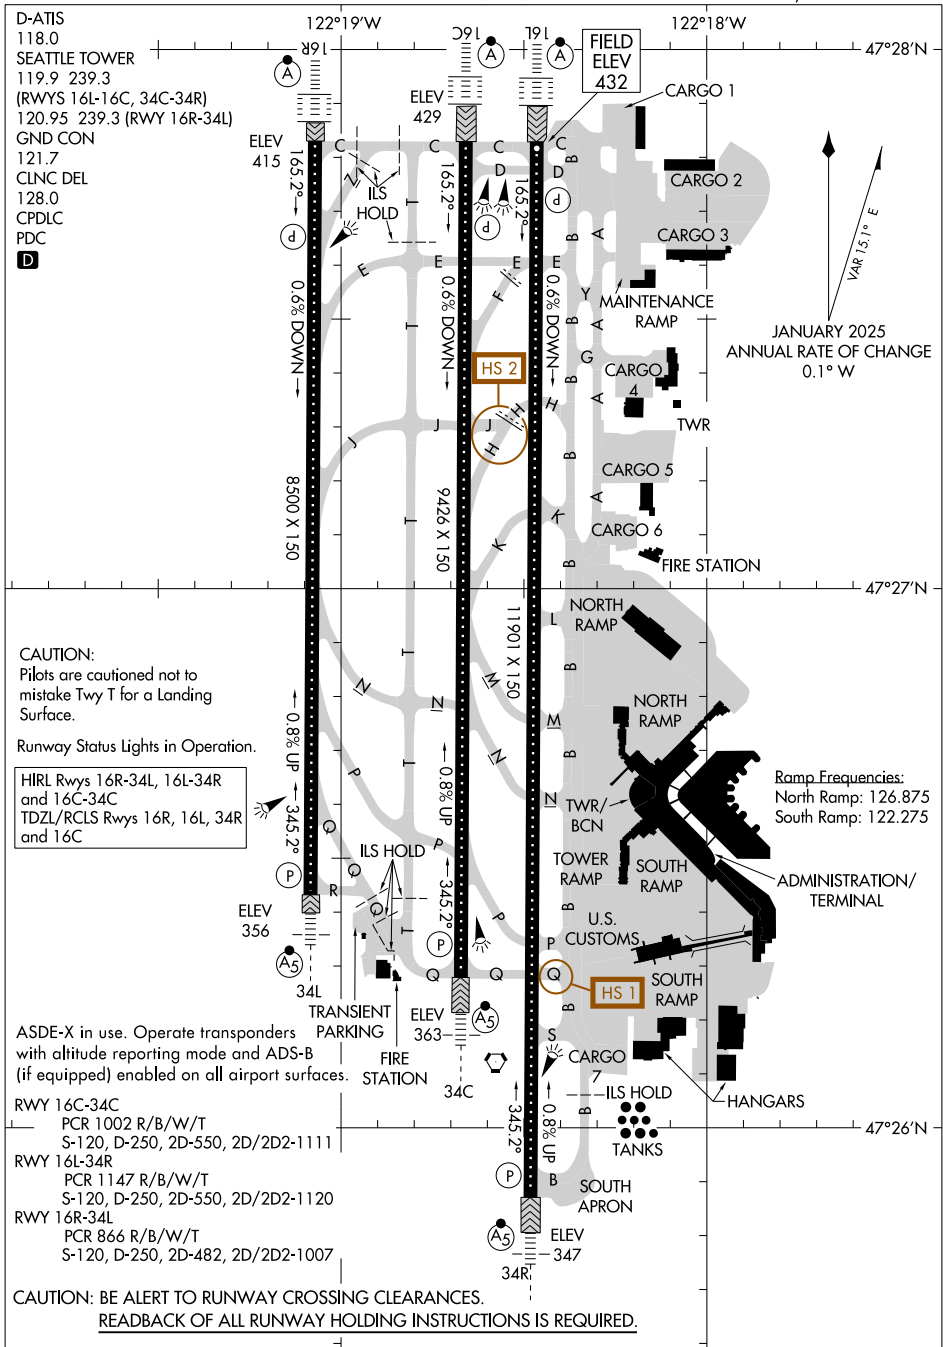

AIRPORT DIAGRAM

AL-582 (FAA)

SEATTLE-TACOMA INTL (SEA)
SEATTLE, WASHINGTON

NW-1, 16 APR 2026 to 14 MAY 2026

NW-1, 16 APR 2026 to 14 MAY 2026

AIRPORT DIAGRAM

SEATTLE, WASHINGTON
SEATTLE-TACOMA INTL (SEA)