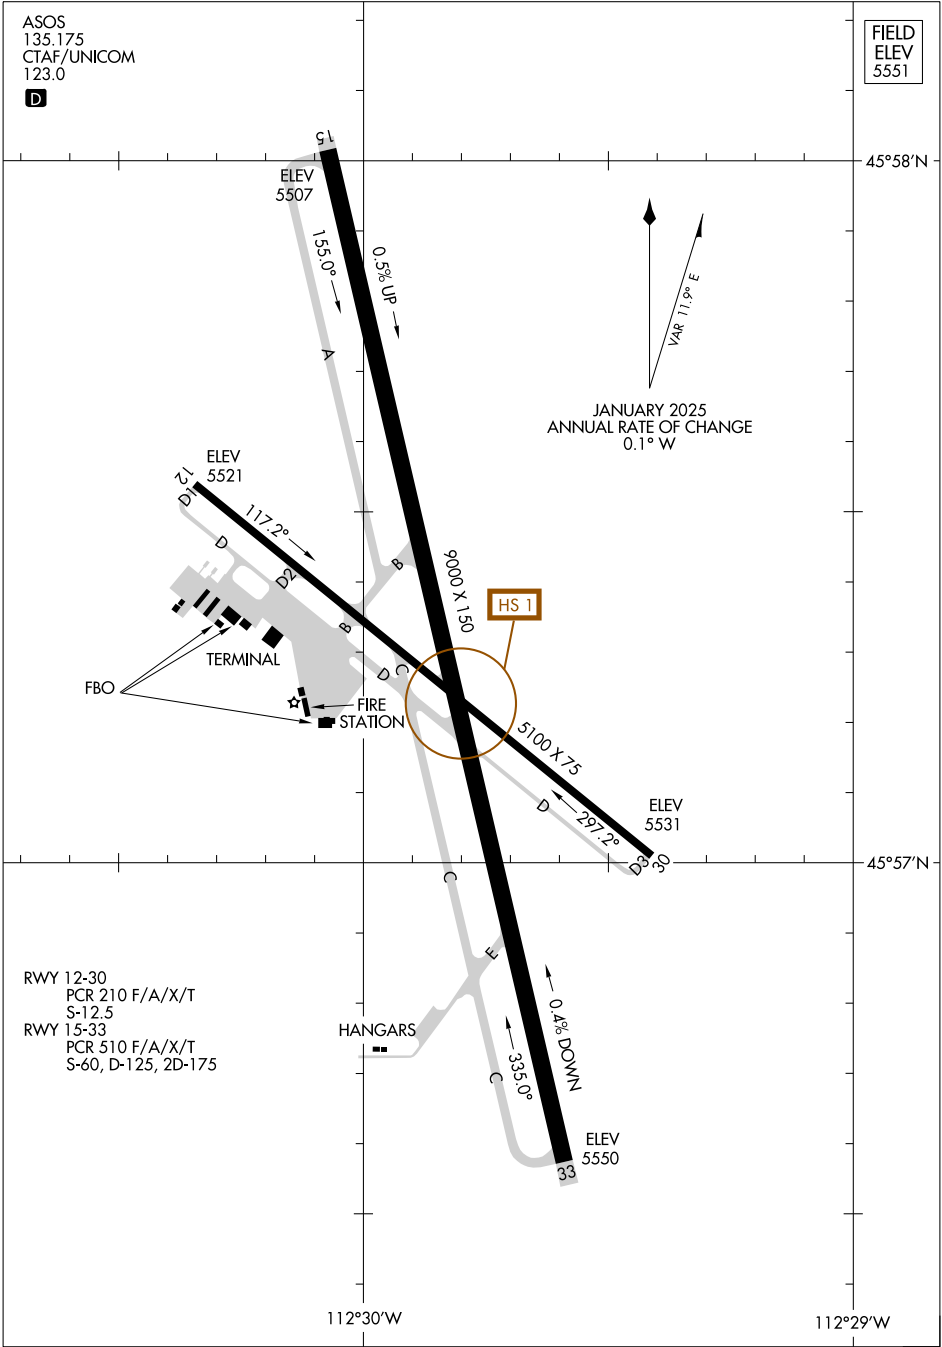

25107

AIRPORT DIAGRAM

AL-588 (FAA)

BERT MOONEY (BTM)
BUTTE, MONTANA

ASOS
135.175
CTAF/UNICOM
123.0

FIELD
ELEV
5551

NW-1, 16 APR 2026 to 14 MAY 2026

NW-1, 16 APR 2026 to 14 MAY 2026

AIRPORT DIAGRAM

25107

BUTTE, MONTANA
BERT MOONEY (BTM)