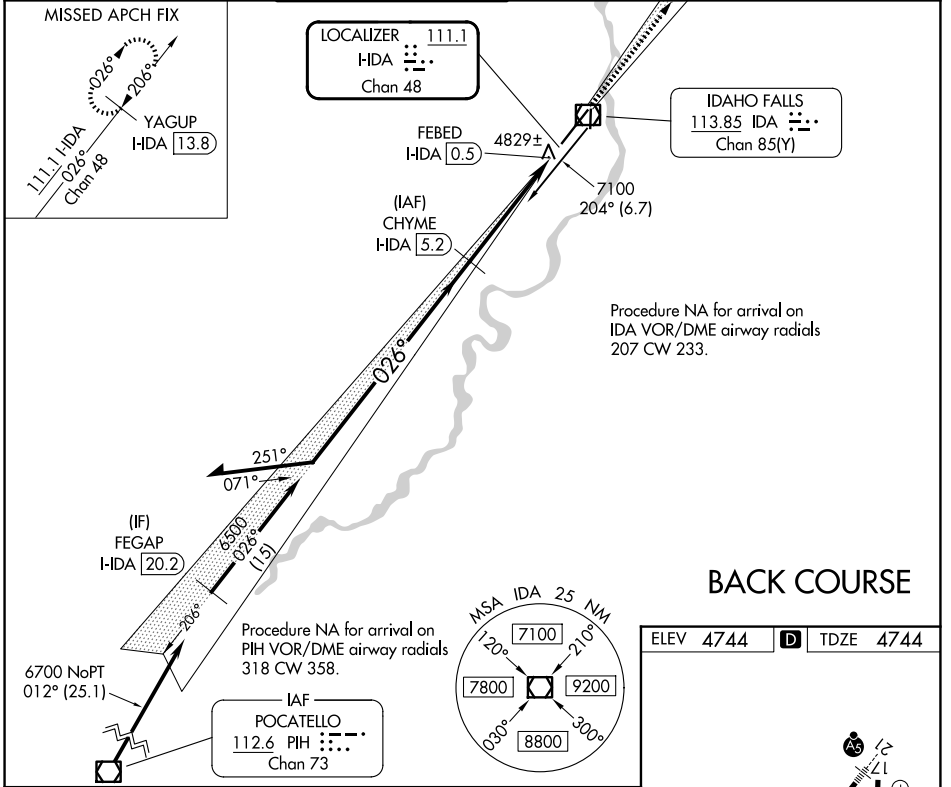

LOC/DME I-HDA 111.1 Chan 48	APP CRS 026°	Rwy Ldg TDZE Apt Elev	9002 4744 4744
--	------------------------	-----------------------------	---

LOC BC RWY 3

IDAHO FALLS RGNL (IDA)

DME required.		MISSED APPROACH: Climb to 7000 on I-HDA localizer NE course 026° to YAGUP/I-HDA 13.8 DME and hold.				
ATIS 135.325	SALT LAKE CENTER 128.35 239.25	IDAHO FALLS TOWER * 118.5 (CTAF) 0 257.8	GND CON 121.7	CLNC DEL 121.7	GCO 121.725	UNICOM 122.95

BACK COURSE

CATEGORY	A	B	C	D	E
S-LOC 3	5080-1 336 (400-1)				
CIRCLING	5200-1 456 (500-1)	5300-1 556 (600-1)	5400-1¼ 656 (700-1¾)	5420-2¼ 676 (700-2¼)	5420-2½ 676 (700-2½)

NW-1, 16 APR 2026 to 14 MAY 2026

NW-1, 16 APR 2026 to 14 MAY 2026