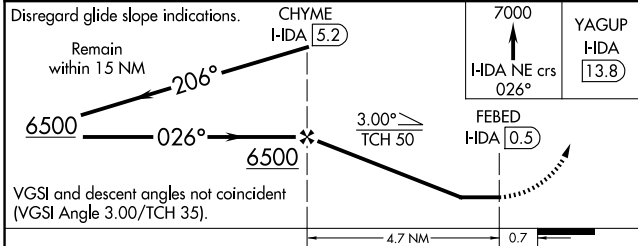

LOC/DME I-HDA 111.1 Chan 48	APP CRS 026°	Rwy Ldg TDZE Apt Elev	9002 4744 4744
--	------------------------	-----------------------------	---

LOC BC RWY 3

IDAHO FALLS RGNL (IDA)

DME required.		MISSED APPROACH: Climb to 7000 on I-HDA localizer NE course 026° to YAGUP/I-HDA 13.8 DME and hold.				
ATIS 135.325	SALT LAKE CENTER 128.35 239.25	IDAHO FALLS TOWER * 118.5 (CTAF) 0 257.8	GND CON 121.7	CLNC DEL 121.7	GCO 121.725	UNICOM 122.95

BACK COURSE

CATEGORY	A	B	C	D	E
S-LOC 3	5080-1 336 (400-1)				
CIRCLING	5200-1 456 (500-1)	5300-1 556 (600-1)	5400-1¼ 656 (700-1¾)	5420-2¼ 676 (700-2¼)	5420-2½ 676 (700-2½)

NW-1, 16 APR 2026 to 14 MAY 2026