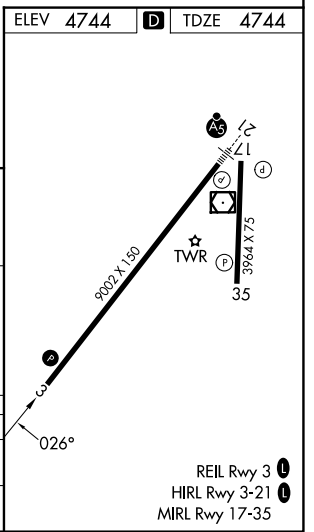

LOC/DME I-HDA 111.1 Chan 48	APP CRS 026°	Rwy Ldg TDZE Apt Elev	9002 4744 4744
--	------------------------	-----------------------------	---

LOC BC RWY 3

IDAHO FALLS RGNL (IDA)

DME required.		MISSED APPROACH: Climb to 7000 on I-HDA localizer NE course 026° to YAGUP/I-HDA 13.8 DME and hold.				
ATIS 135.325	SALT LAKE CENTER 128.35 239.25	IDAHO FALLS TOWER * 118.5 (CTAF) 0 257.8	GND CON 121.7	CLNC DEL 121.7	GCO 121.725	UNICOM 122.95

BACK COURSE

CATEGORY	A	B	C	D	E
S-LOC 3	5080-1 336 (400-1)				
CIRCLING	5200-1 456 (500-1)	5300-1 556 (600-1)	5400-1¼ 656 (700-1¾)	5420-2¼ 676 (700-2¼)	5420-2½ 676 (700-2½)

NW-1, 16 APR 2026 to 14 MAY 2026