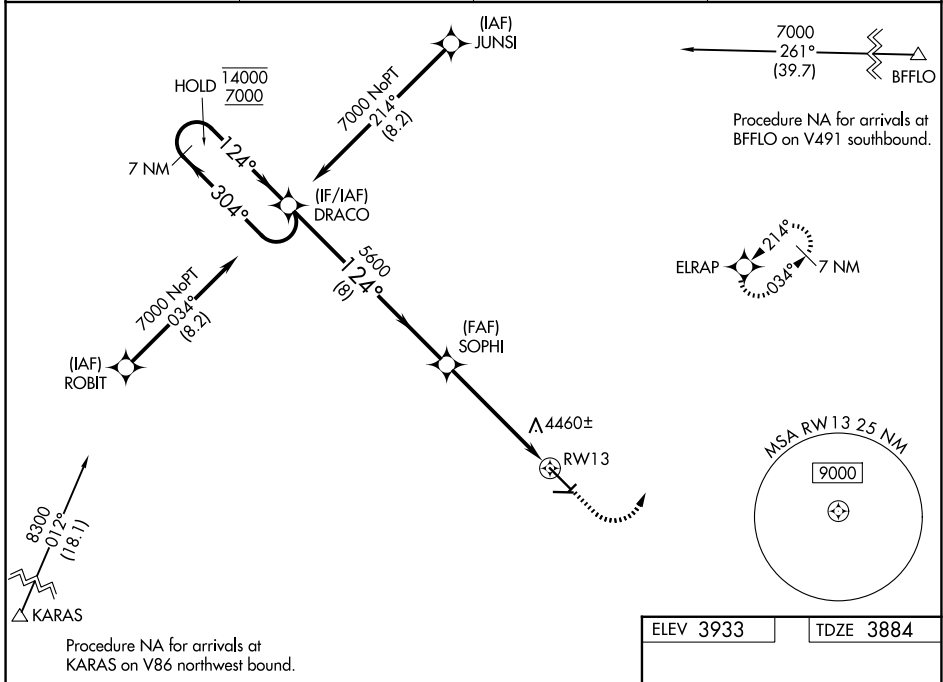

WAAS CH 70621 W13A	APP CRS 124°	Rwy Ldg TDZE Apt Elev	6401 3884 3933
--	------------------------	-----------------------------	---

RNAV (GPS) RWY 13

BLACK HILLS-CLYDE ICE FLD (SPF)

RNP APCH.

⚠ Circling NA to Rwy 4, 8, 22 and 26. Rwy 13 helicopter visibility reduction below 3/4 SM NA. For uncompensated Baro-VNAV systems, LNAV/VNAV NA below -22°C or above 54°C.

❄ -30°C

MISSED APPROACH: Climb to 4600 then climbing left turn to ELRAP and hold, continue climb-in-hold to 7000.

AWOS-3 118.325	ELLSWORTH APP CON* 119.5 259.1	GCO 121.725	UNICOM 122.7 (CTAF)
--------------------------	--	-----------------------	-------------------------------

NC-1, 16 APR 2026 to 14 MAY 2026

NC-1, 16 APR 2026 to 14 MAY 2026

CATEGORY	A	B	C	D
LPV DA	4219-1 1/8	335 (300-1 1/8)		NA
LNAV/VNAV DA	4852-4	968 (1000-4)		NA
LNAV MDA	4720-1 836 (800-1)	4720-1 1/4 836 (800-1 1/4)	4720-2 1/2 836 (800-2 1/2)	NA
CIRCLING	4760-1 1/4 827 (900-1 1/4)	4920-1 1/2 987 (1000-1 1/2)	5540-3 1607 (1700-3)	NA