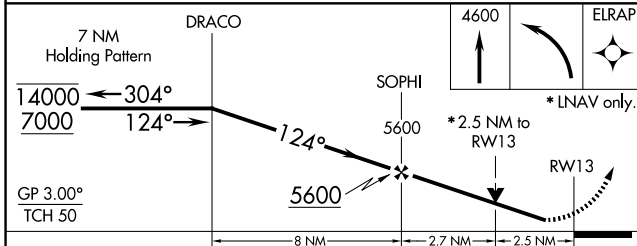

❄ -30°C

MISSED APPROACH: Climb to 4600 then climbing left turn to ELRAP and hold, continue climb-in-hold to 7000.

AWOS-3 118.325	ELLSWORTH APP CON* 119.5 259.1	GCO 121.725	UNICOM 122.7 (CTAF)
--------------------------	--	-----------------------	-------------------------------

NC-1, 16 APR 2026 to 14 MAY 2026

NC-1, 16 APR 2026 to 14 MAY 2026

CATEGORY	A	B	C	D
LPV DA	4219-1 1/8	335 (300-1 1/8)		NA
LNAV/VNAV DA	4852-4	968 (1000-4)		NA
LNAV MDA	4720-1 836 (800-1)	4720-1 1/4 836 (800-1 1/4)	4720-2 1/2 836 (800-2 1/2)	NA
CIRCLING	4760-1 1/4 827 (900-1 1/4)	4920-1 1/2 987 (1000-1 1/2)	5540-3 1607 (1700-3)	NA