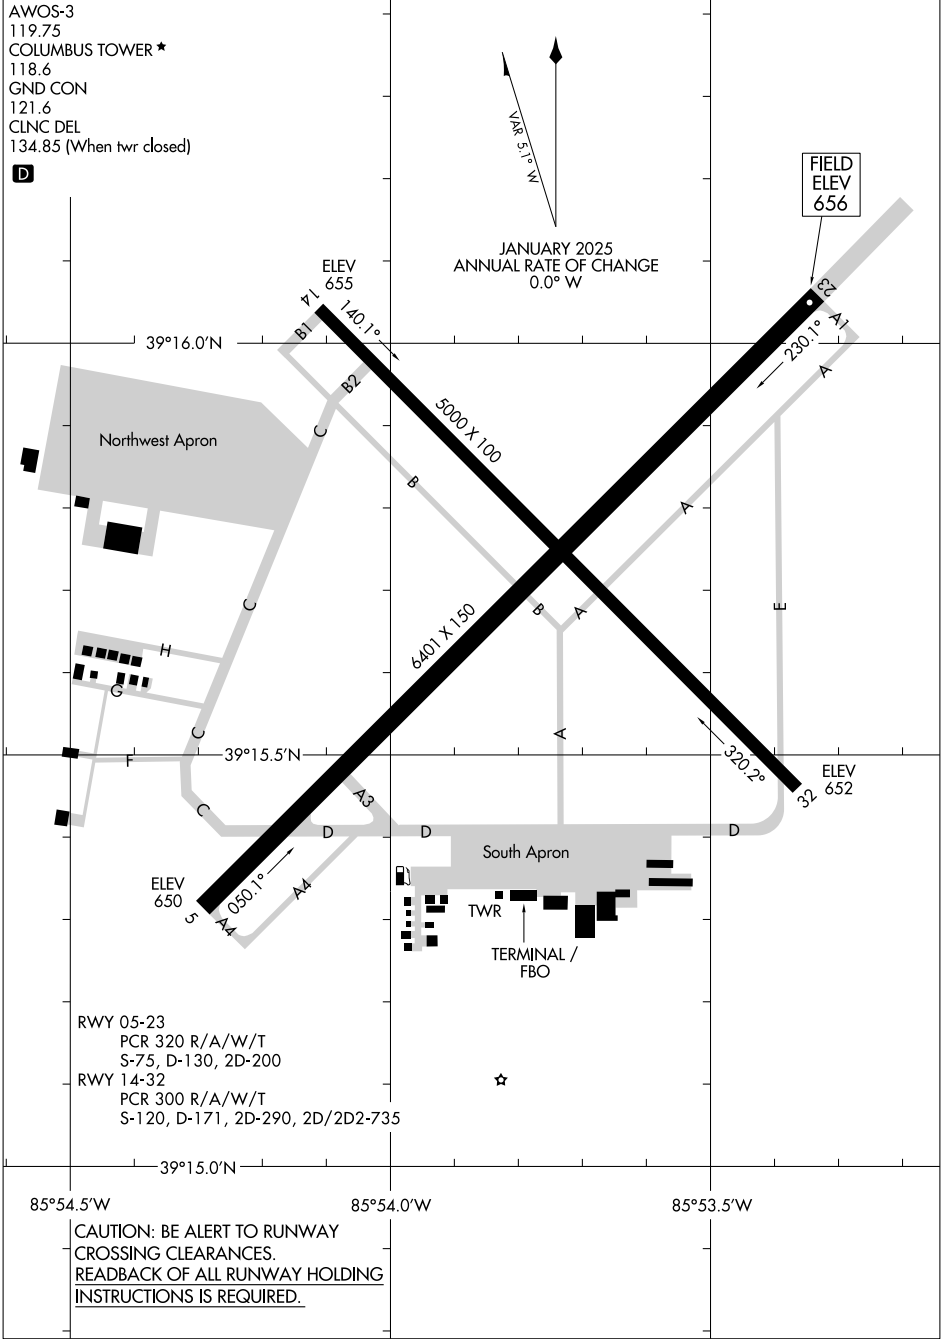

# AIRPORT DIAGRAM

COLUMBUS MUNI (BAK)  
COLUMBUS, INDIANA

AL-594 (FAA)

EC-2, 16 APR 2026 to 14 MAY 2026

EC-2, 16 APR 2026 to 14 MAY 2026

# AIRPORT DIAGRAM

COLUMBUS, INDIANA  
COLUMBUS MUNI (BAK)