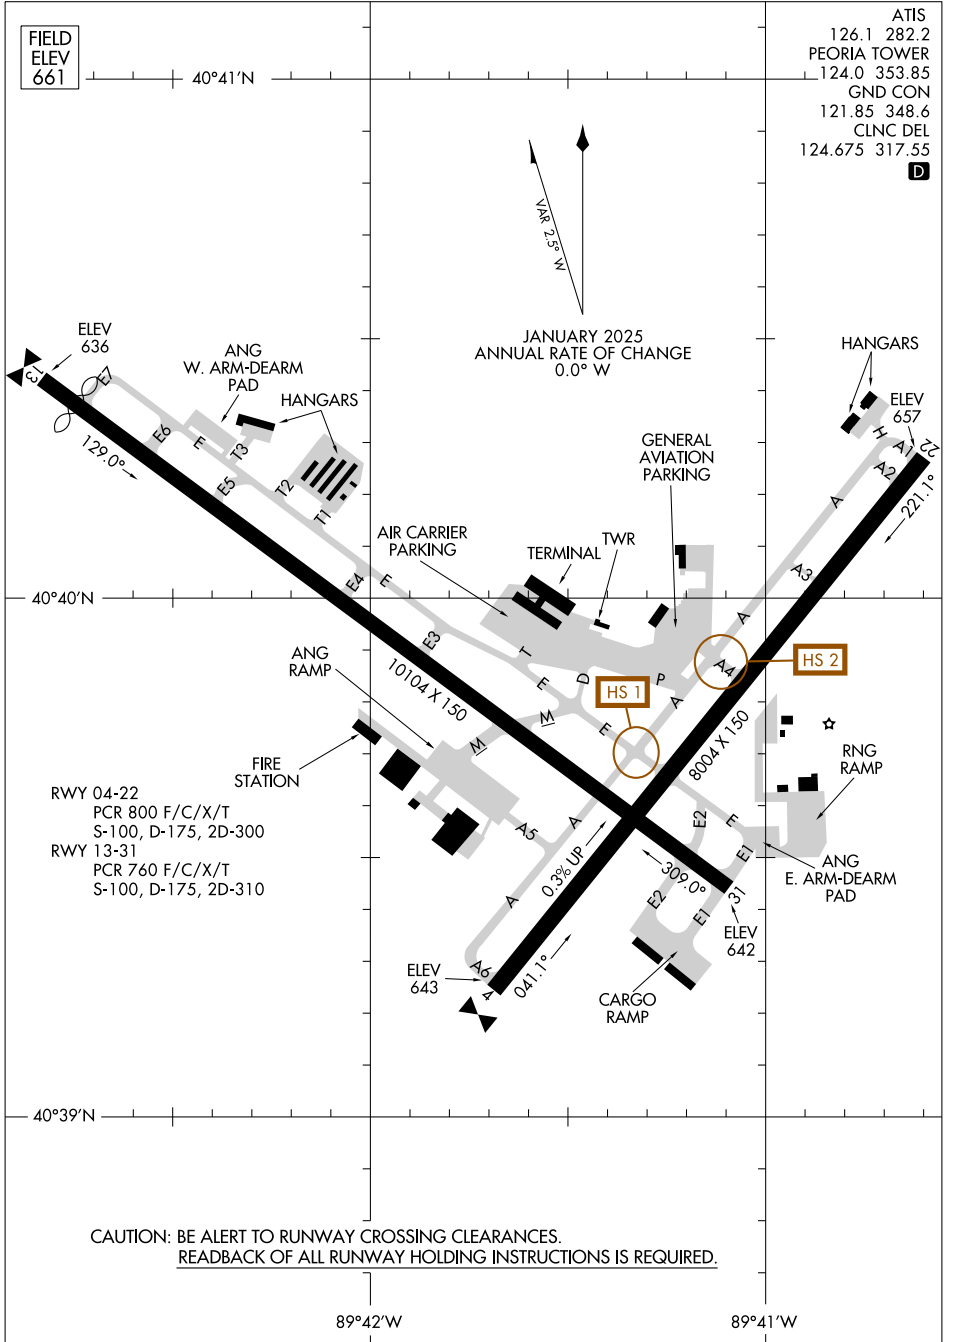

# AIRPORT DIAGRAM

GENERAL DOWNING - PEORIA INTL (PIA)  
AL-597 (FAA)  
PEORIA, ILLINOIS

# AIRPORT DIAGRAM

GENERAL DOWNING - PEORIA INTL (PIA)  
PEORIA, ILLINOIS