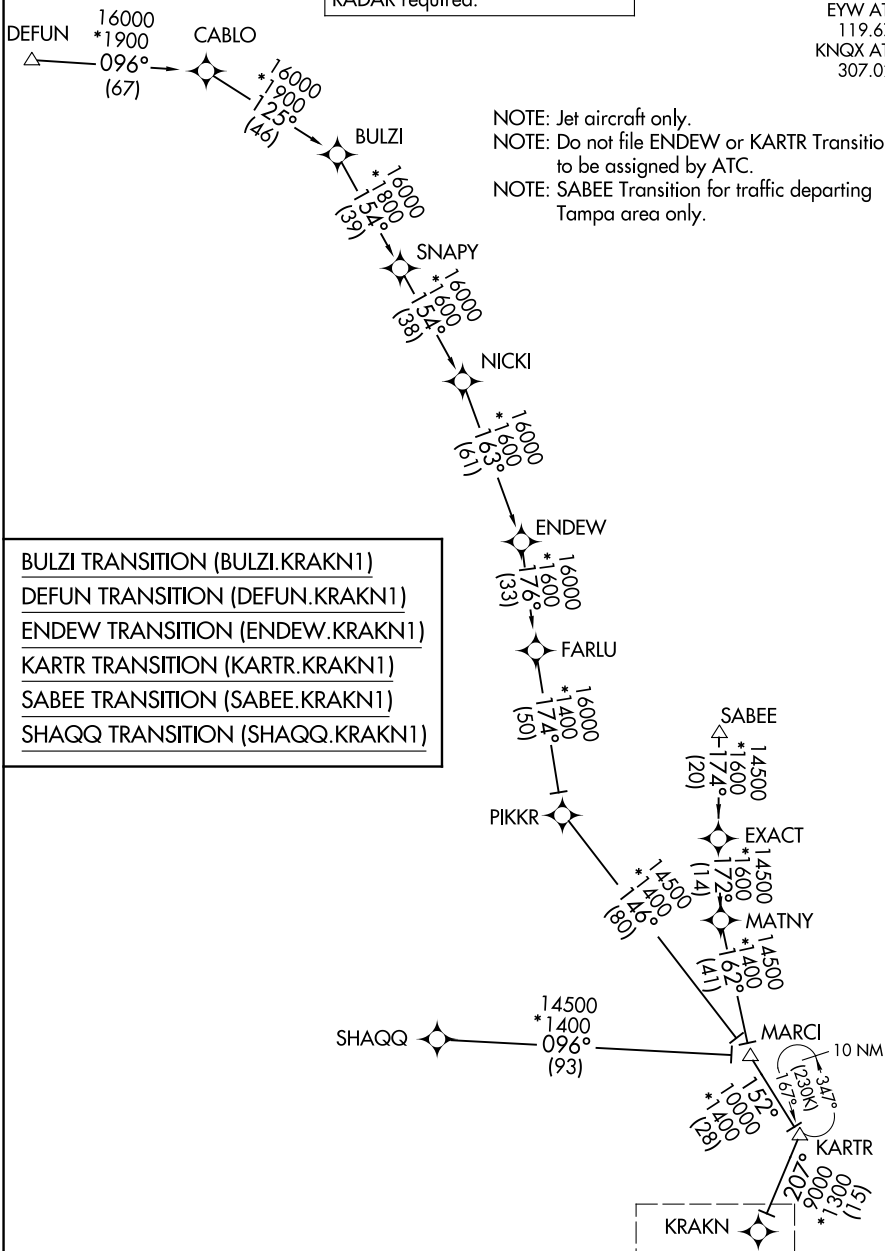

KRAKN ONE ARRIVAL (RNAV) Transition Routes

KEY WEST, FLORIDA

RNAV 1 - DME/DME/IRU or GPS.
RADAR required.

NAVY KEY WEST APP CON ★
 124.025 313.7
 EYW ATIS
 119.675
 KNQX ATIS ★
 307.025

NOTE: Jet aircraft only.
 NOTE: Do not file ENDEW or KARTR Transitions - to be assigned by ATC.
 NOTE: SABEE Transition for traffic departing Tampa area only.

- BULZI TRANSITION (BULZI.KRAKN1)
- DEFUN TRANSITION (DEFUN.KRAKN1)
- ENDEW TRANSITION (ENDEW.KRAKN1)
- KARTR TRANSITION (KARTR.KRAKN1)
- SABEE TRANSITION (SABEE.KRAKN1)
- SHAQQ TRANSITION (SHAQQ.KRAKN1)

NOTE: Chart not to scale. (CONTINUED ON FOLLOWING PAGE)

See following page for arrival routes

SE-3, 16 APR 2026 to 14 MAY 2026

SE-3, 16 APR 2026 to 14 MAY 2026