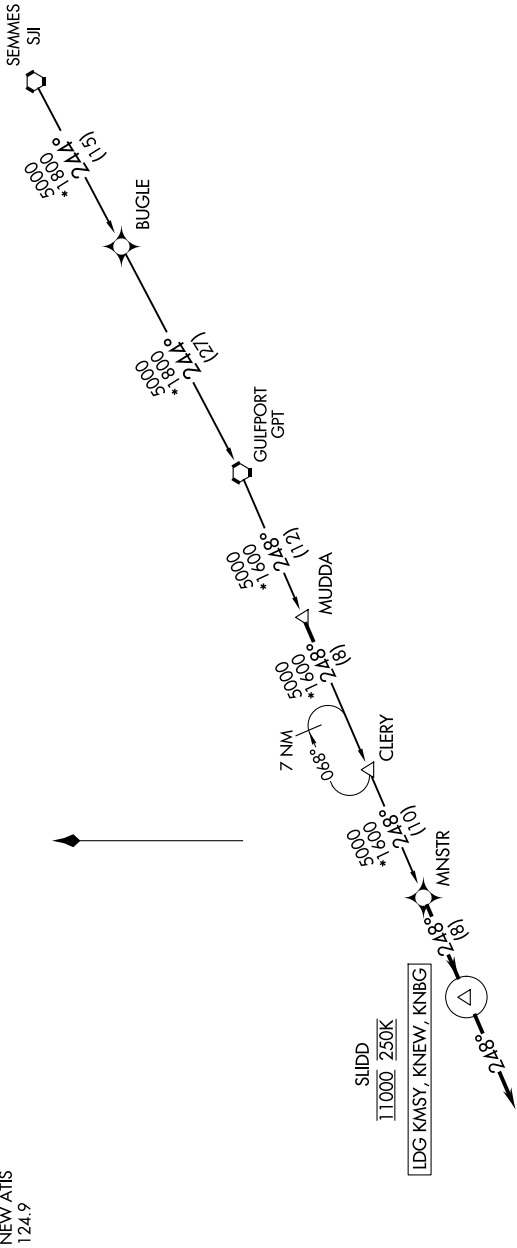

MNSTR ONE ARRIVAL (RNAV)

NEW ORLEANS, LOUISIANA

SC-4, 16 APR 2026 to 14 MAY 2026

NEW ORLEANS APP CON
 125.5 350.35 (WEST)
 133.15 290.3 (EAST)
 KNBG ATIS
 279.55
 MSY D-ATIS
 127.55
 NEW ATIS
 124.9

RNAV 1 - DME/DME/IRU or GPS.
 RADAR required.

ARRIVAL ROUTE DESCRIPTION
 GULFPORT TRANSITION (GPT.MNSTR1)
 SEMMES TRANSITION (SJI.MNSTR1)

LANDING ALL AIRPORTS: From MNSTR on track 248° to cross SLIDD at 11000 and at 250K, then on track 248°. Expect RADAR vectors to final approach course.

NOTE: Chart not to scale.

SC-4, 16 APR 2026 to 14 MAY 2026

MNSTR ONE ARRIVAL (RNAV)

NEW ORLEANS, LOUISIANA