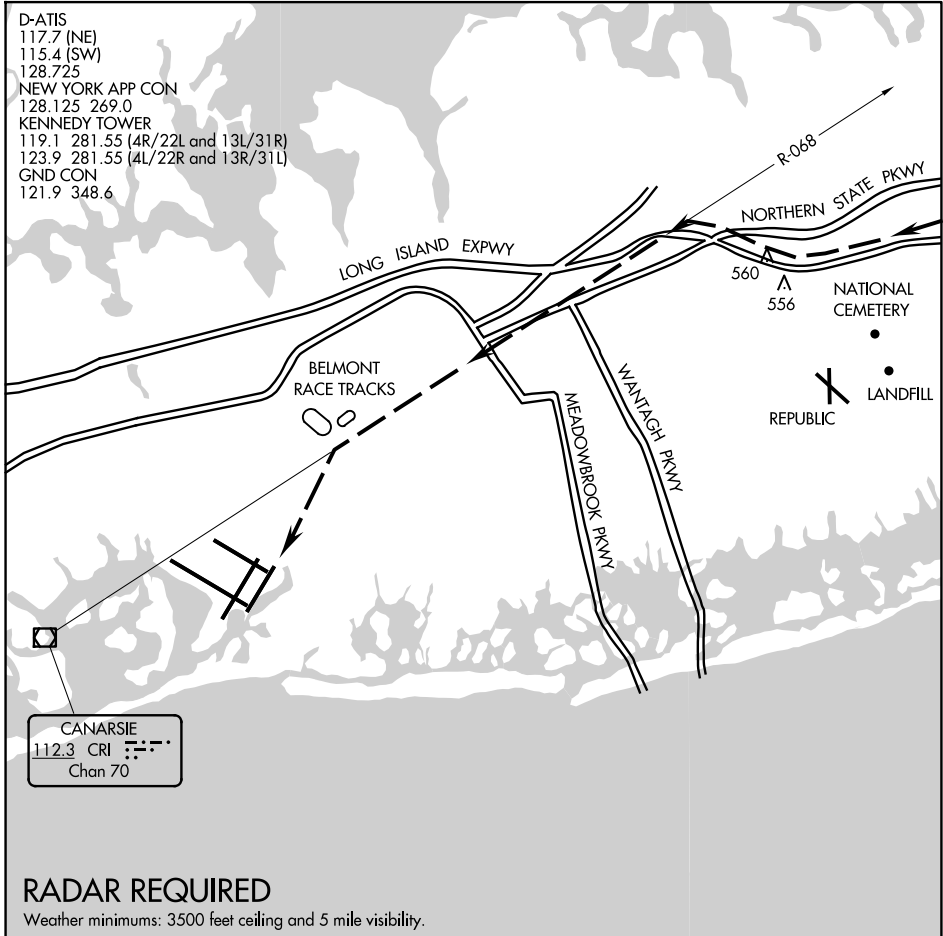

BELMONT VISUAL RWY 22L

NE-2, 16 APR 2026 to 14 MAY 2026

NE-2, 16 APR 2026 to 14 MAY 2026

NM	1	2	3	4	5	6	7	8	9	10	11	12	13	14	15	16	17	18	19	20	21	22	23	24	25
----	---	---	---	---	---	---	---	---	---	----	----	----	----	----	----	----	----	----	----	----	----	----	----	----	----

BELMONT VISUAL RUNWAY 22L

When cleared for the Belmont Visual Approach to Runway 22L, follow the Long Island Expressway westbound until intercepting CRI R-068 at 3000'. Navigate on CRI R-068 till abeam Belmont Race Track at 1600'. Remain east of Belmont Race Track and proceed direct to JFK Runway 22L.

BELMONT VISUAL RWY 22L

40°38'N-73°47'W

NEW YORK, NEW YORK
JOHN F KENNEDY INTL (JFK)