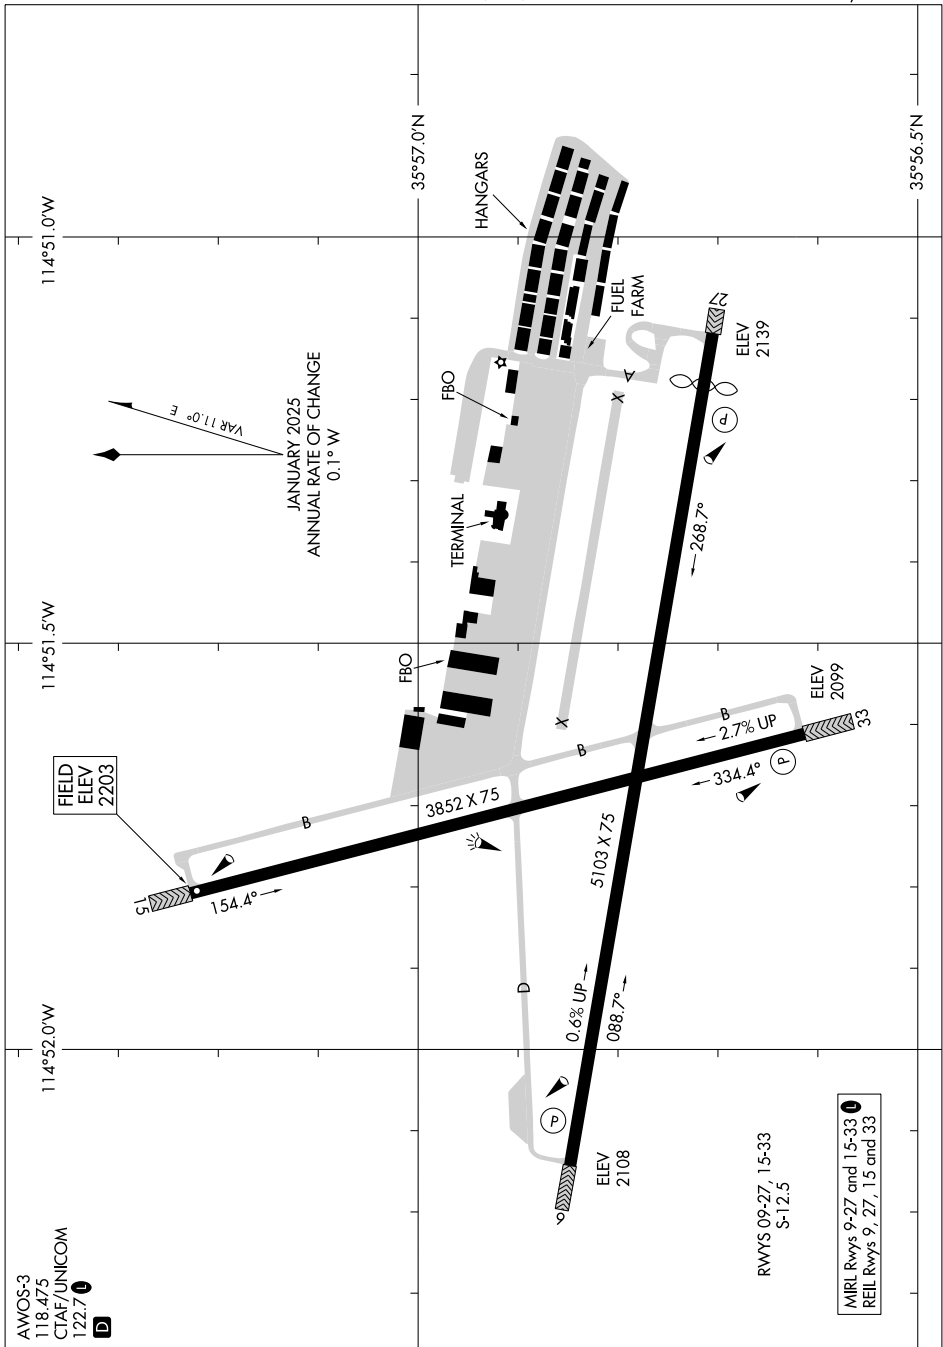

# AIRPORT DIAGRAM

AL-612 (FAA)

BOULDER CITY MUNI (BVU)  
BOULDER CITY, NEVADA

SW-4, 16 APR 2026 to 14 MAY 2026

SW-4, 16 APR 2026 to 14 MAY 2026

# AIRPORT DIAGRAM

BOULDER CITY, NEVADA  
BOULDER CITY MUNI (BVU)