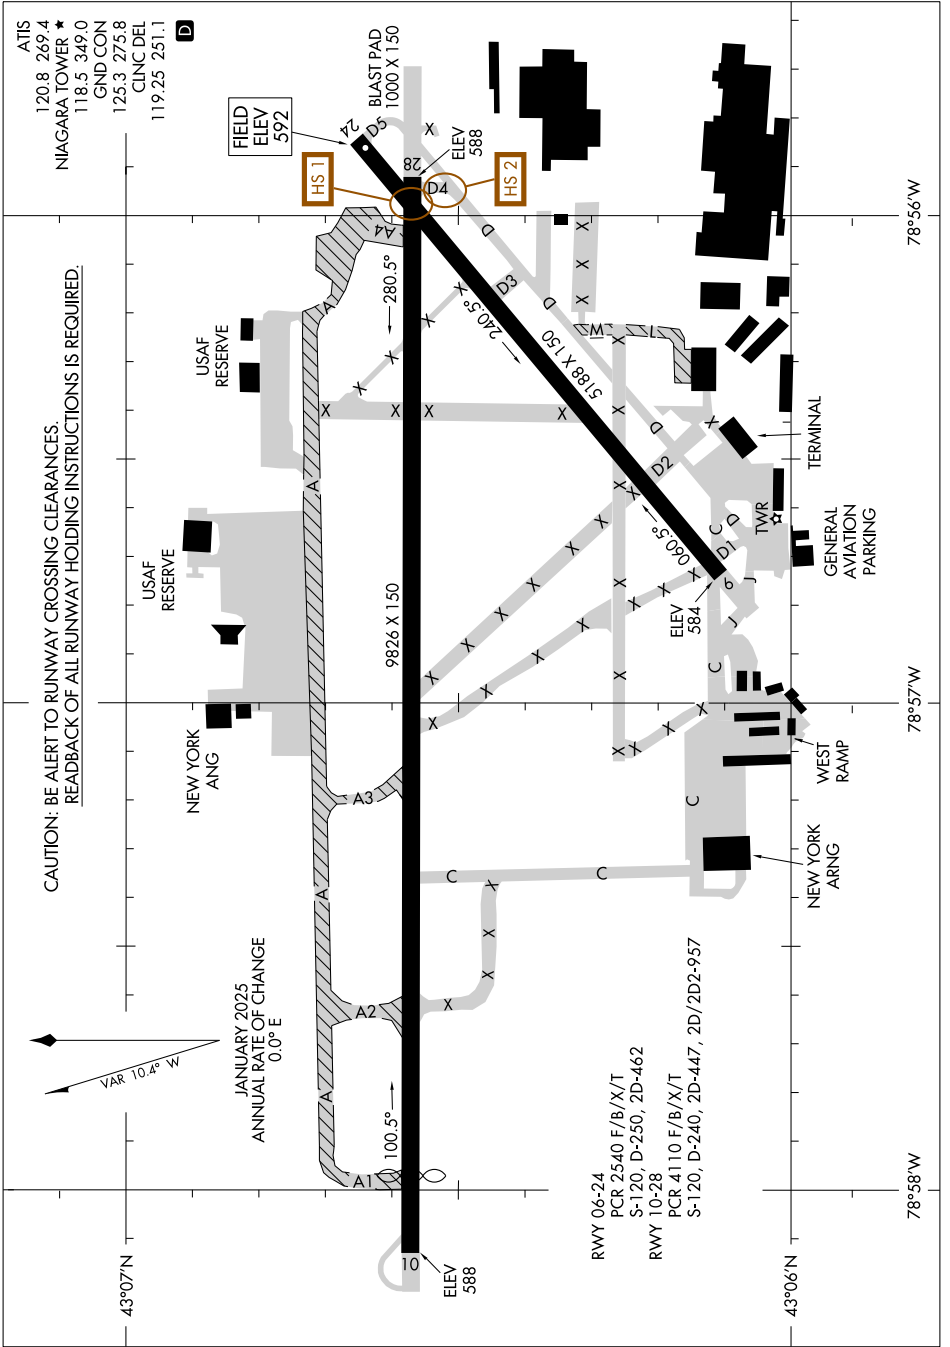

25331

# AIRPORT DIAGRAM

AL-614 (FAA)

NIAGARA FALLS INTL (IAG)  
NIAGARA FALLS, NEW YORK

NE-2, 16 APR 2026 to 14 MAY 2026

NE-2, 16 APR 2026 to 14 MAY 2026

# AIRPORT DIAGRAM

25331

NIAGARA FALLS, NEW YORK  
NIAGARA FALLS INTL (IAG)