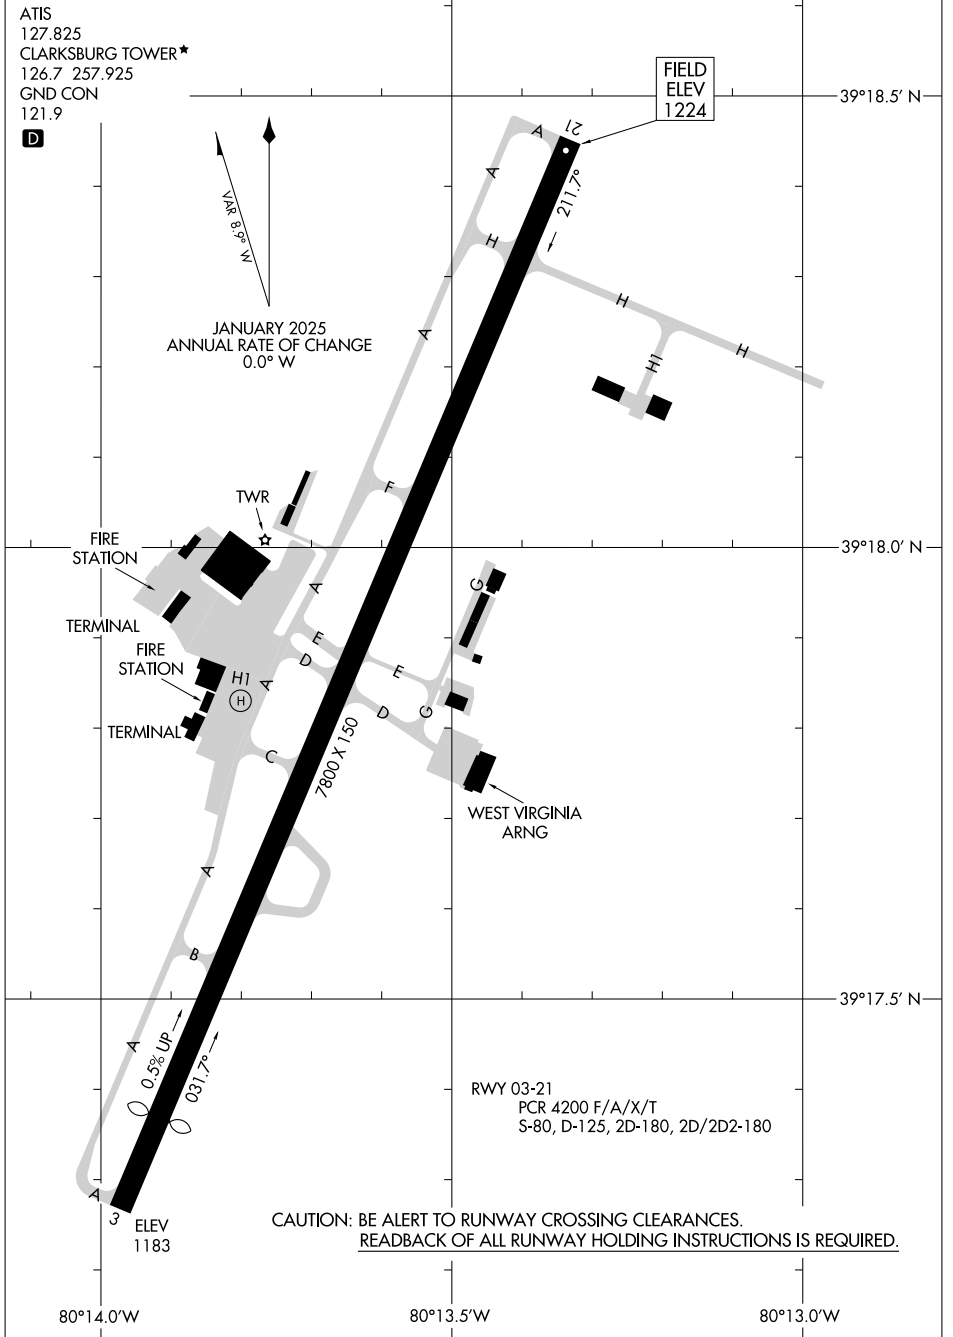

26022

AIRPORT DIAGRAM

NORTH CENTRAL WEST VIRGINIA (CKB)
CLARKSBURG, WEST VIRGINIA

AL-616 (FAA)

NE-4, 16 APR 2026 to 14 MAY 2026

NE-4, 16 APR 2026 to 14 MAY 2026

AIRPORT DIAGRAM
26022

CLARKSBURG, WEST VIRGINIA
NORTH CENTRAL WEST VIRGINIA (CKB)