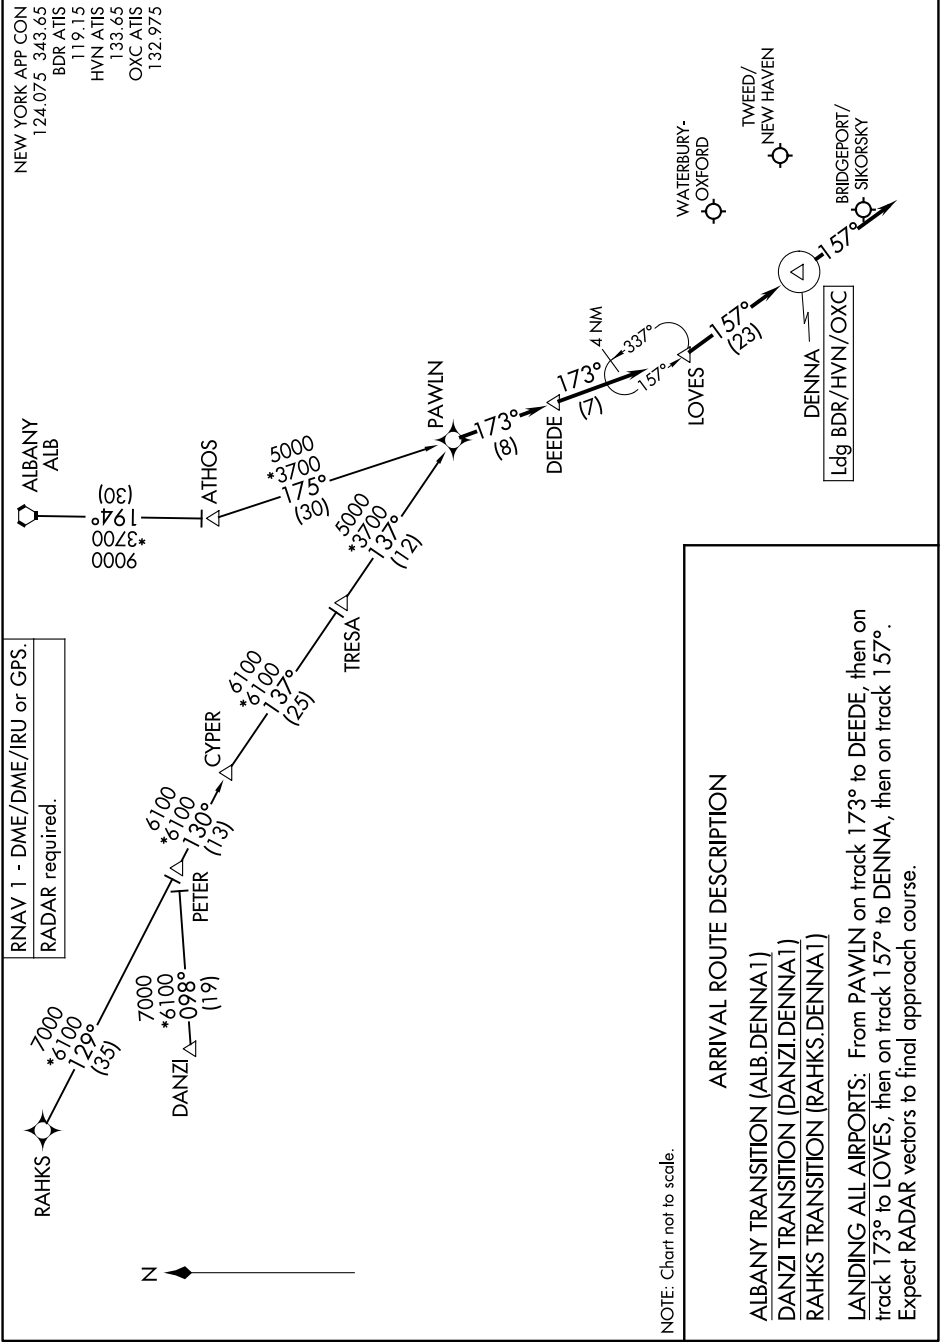

DENNA ONE ARRIVAL (RNAV)

BRIDGEPORT, CONNECTICUT

NE-1, 16 APR 2026 to 14 MAY 2026

NE-1, 16 APR 2026 to 14 MAY 2026

DENNA ONE ARRIVAL (RNAV)

BRIDGEPORT, CONNECTICUT