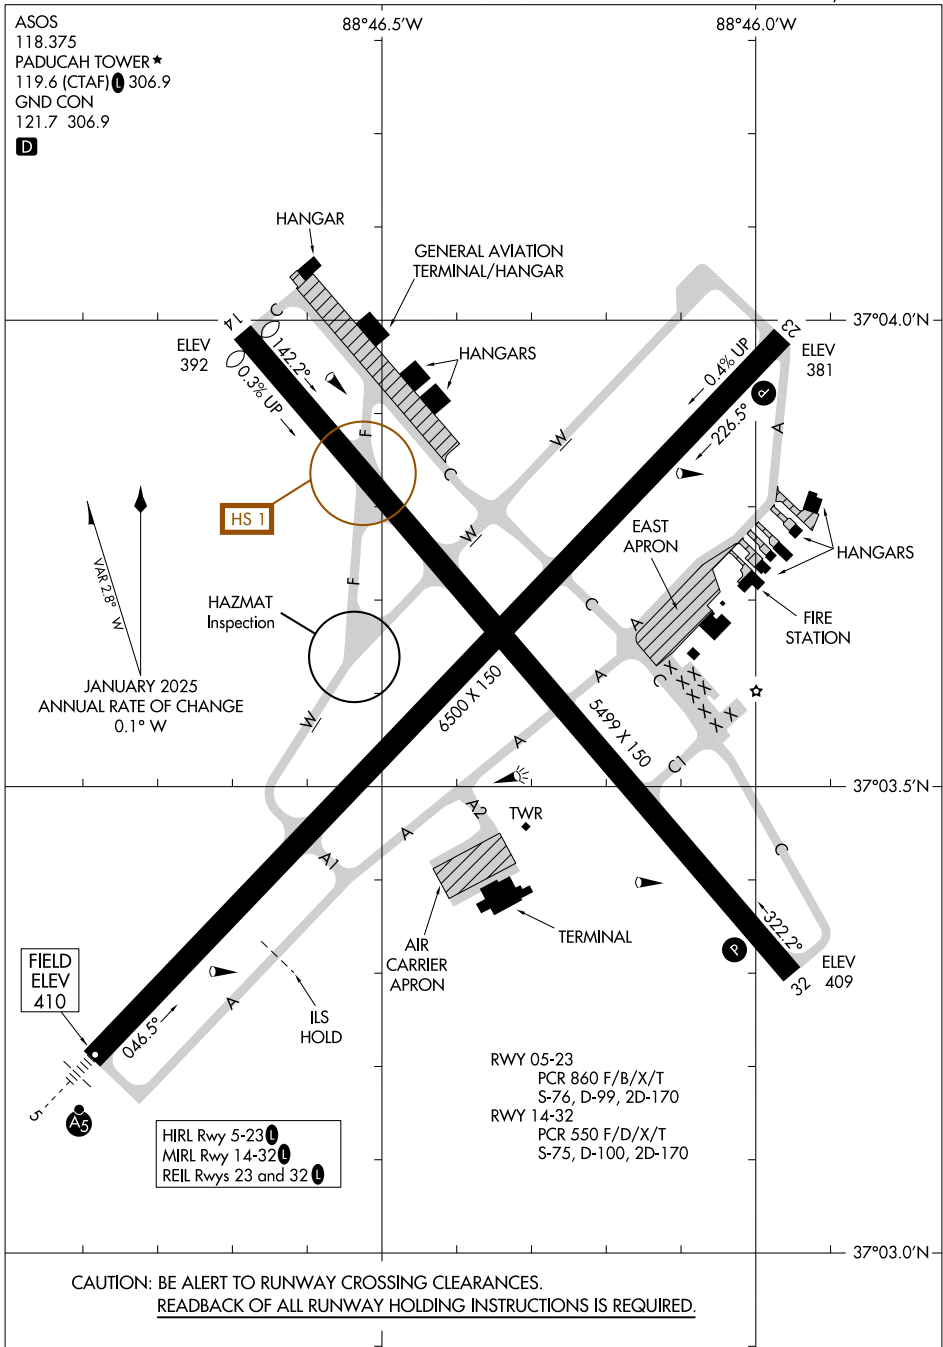

25219

AIRPORT DIAGRAM

AL-628 (FAA)

BARKLEY RGNL (P.A.H)
PADUCAH, KENTUCKY

ASOS
118.375
PADUCAH TOWER★
119.6 (CTAF) 306.9
GND CON
121.7 306.9

D

88°46.5'W

88°46.0'W

SE-1, 16 APR 2026 to 14 MAY 2026

SE-1, 16 APR 2026 to 14 MAY 2026

CAUTION: BE ALERT TO RUNWAY CROSSING CLEARANCES.
READBACK OF ALL RUNWAY HOLDING INSTRUCTIONS IS REQUIRED.

AIRPORT DIAGRAM

25219

PADUCAH, KENTUCKY
BARKLEY RGNL (P.A.H)