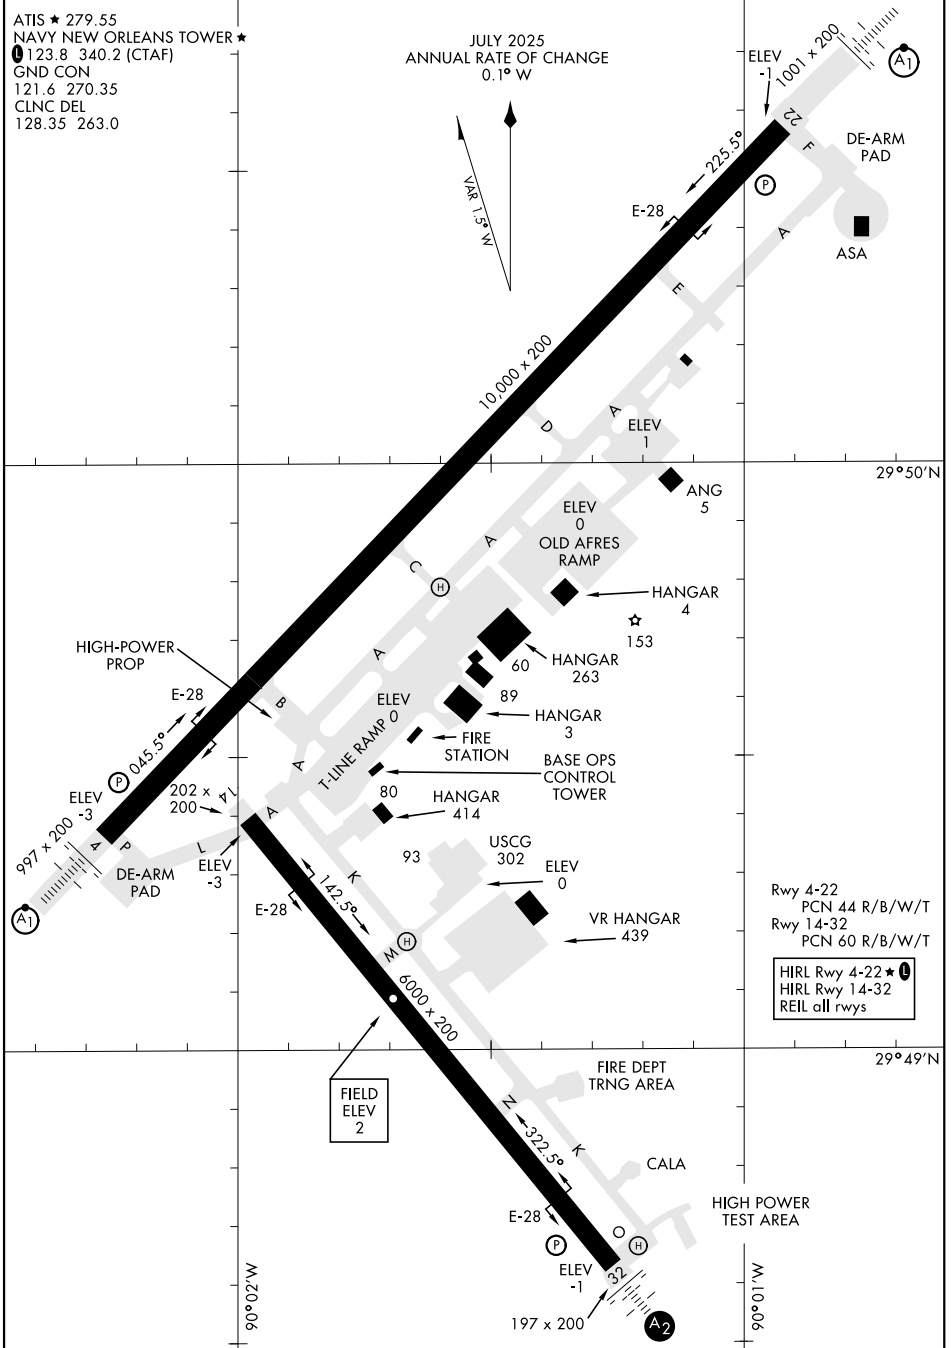

AIRPORT DIAGRAM

NEW ORLEANS NAS JRB
(ALVIN CALLENDER FLD) (KNBG)
NEW ORLEANS, LOUISIANA

[USN]

ATIS ★ 279.55
NAVY NEW ORLEANS TOWER ★
① 123.8 340.2 (CTAF)
GND CON
121.6 270.35
CLNC DEL
128.35 263.0

JULY 2025
ANNUAL RATE OF CHANGE
0.1° W

SC-4, 16 APR 2026 to 14 MAY 2026

SC-4, 16 APR 2026 to 14 MAY 2026

Rwy 4-22
PCN 44 R/B/W/T
Rwy 14-32
PCN 60 R/B/W/T

HIRL Rwy 4-22 ★ ①
HIRL Rwy 14-32
REIL all rwy's

AIRPORT DIAGRAM

NEW ORLEANS, LOUISIANA
NEW ORLEANS NAS JRB
(ALVIN CALLENDER FLD) (KNBG)