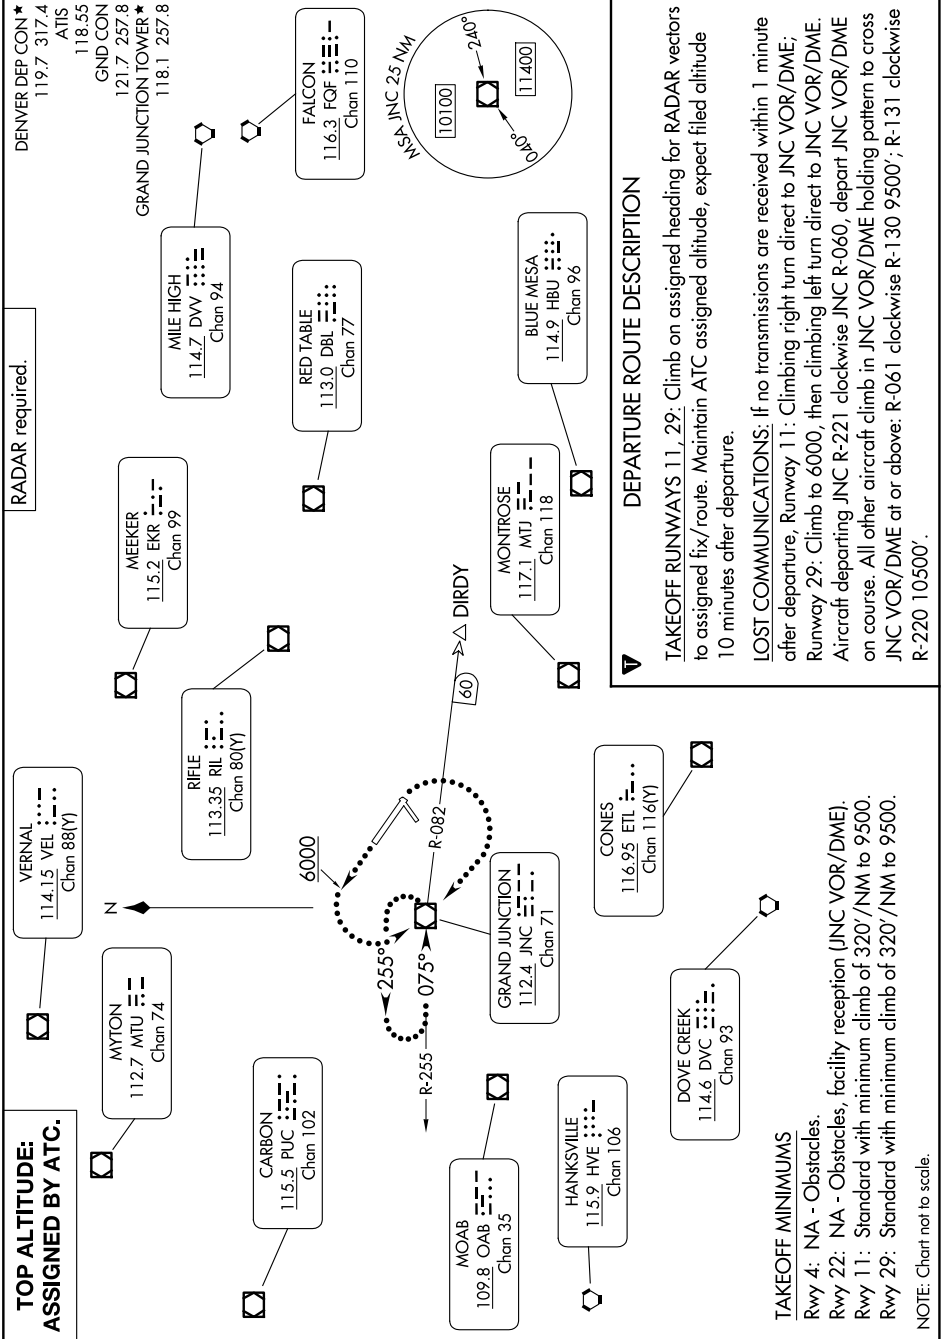

GRAND MESA TWO DEPARTURE

AL-634 (FAA)

GRAND JUNCTION RGNL (GJT)

GRAND JUNCTION, COLORADO

SW-1, 16 APR 2026 to 14 MAY 2026

SW-1, 16 APR 2026 to 14 MAY 2026

GRAND MESA TWO DEPARTURE

GRAND JUNCTION, COLORADO

GRAND JUNCTION RGNL (GJT)